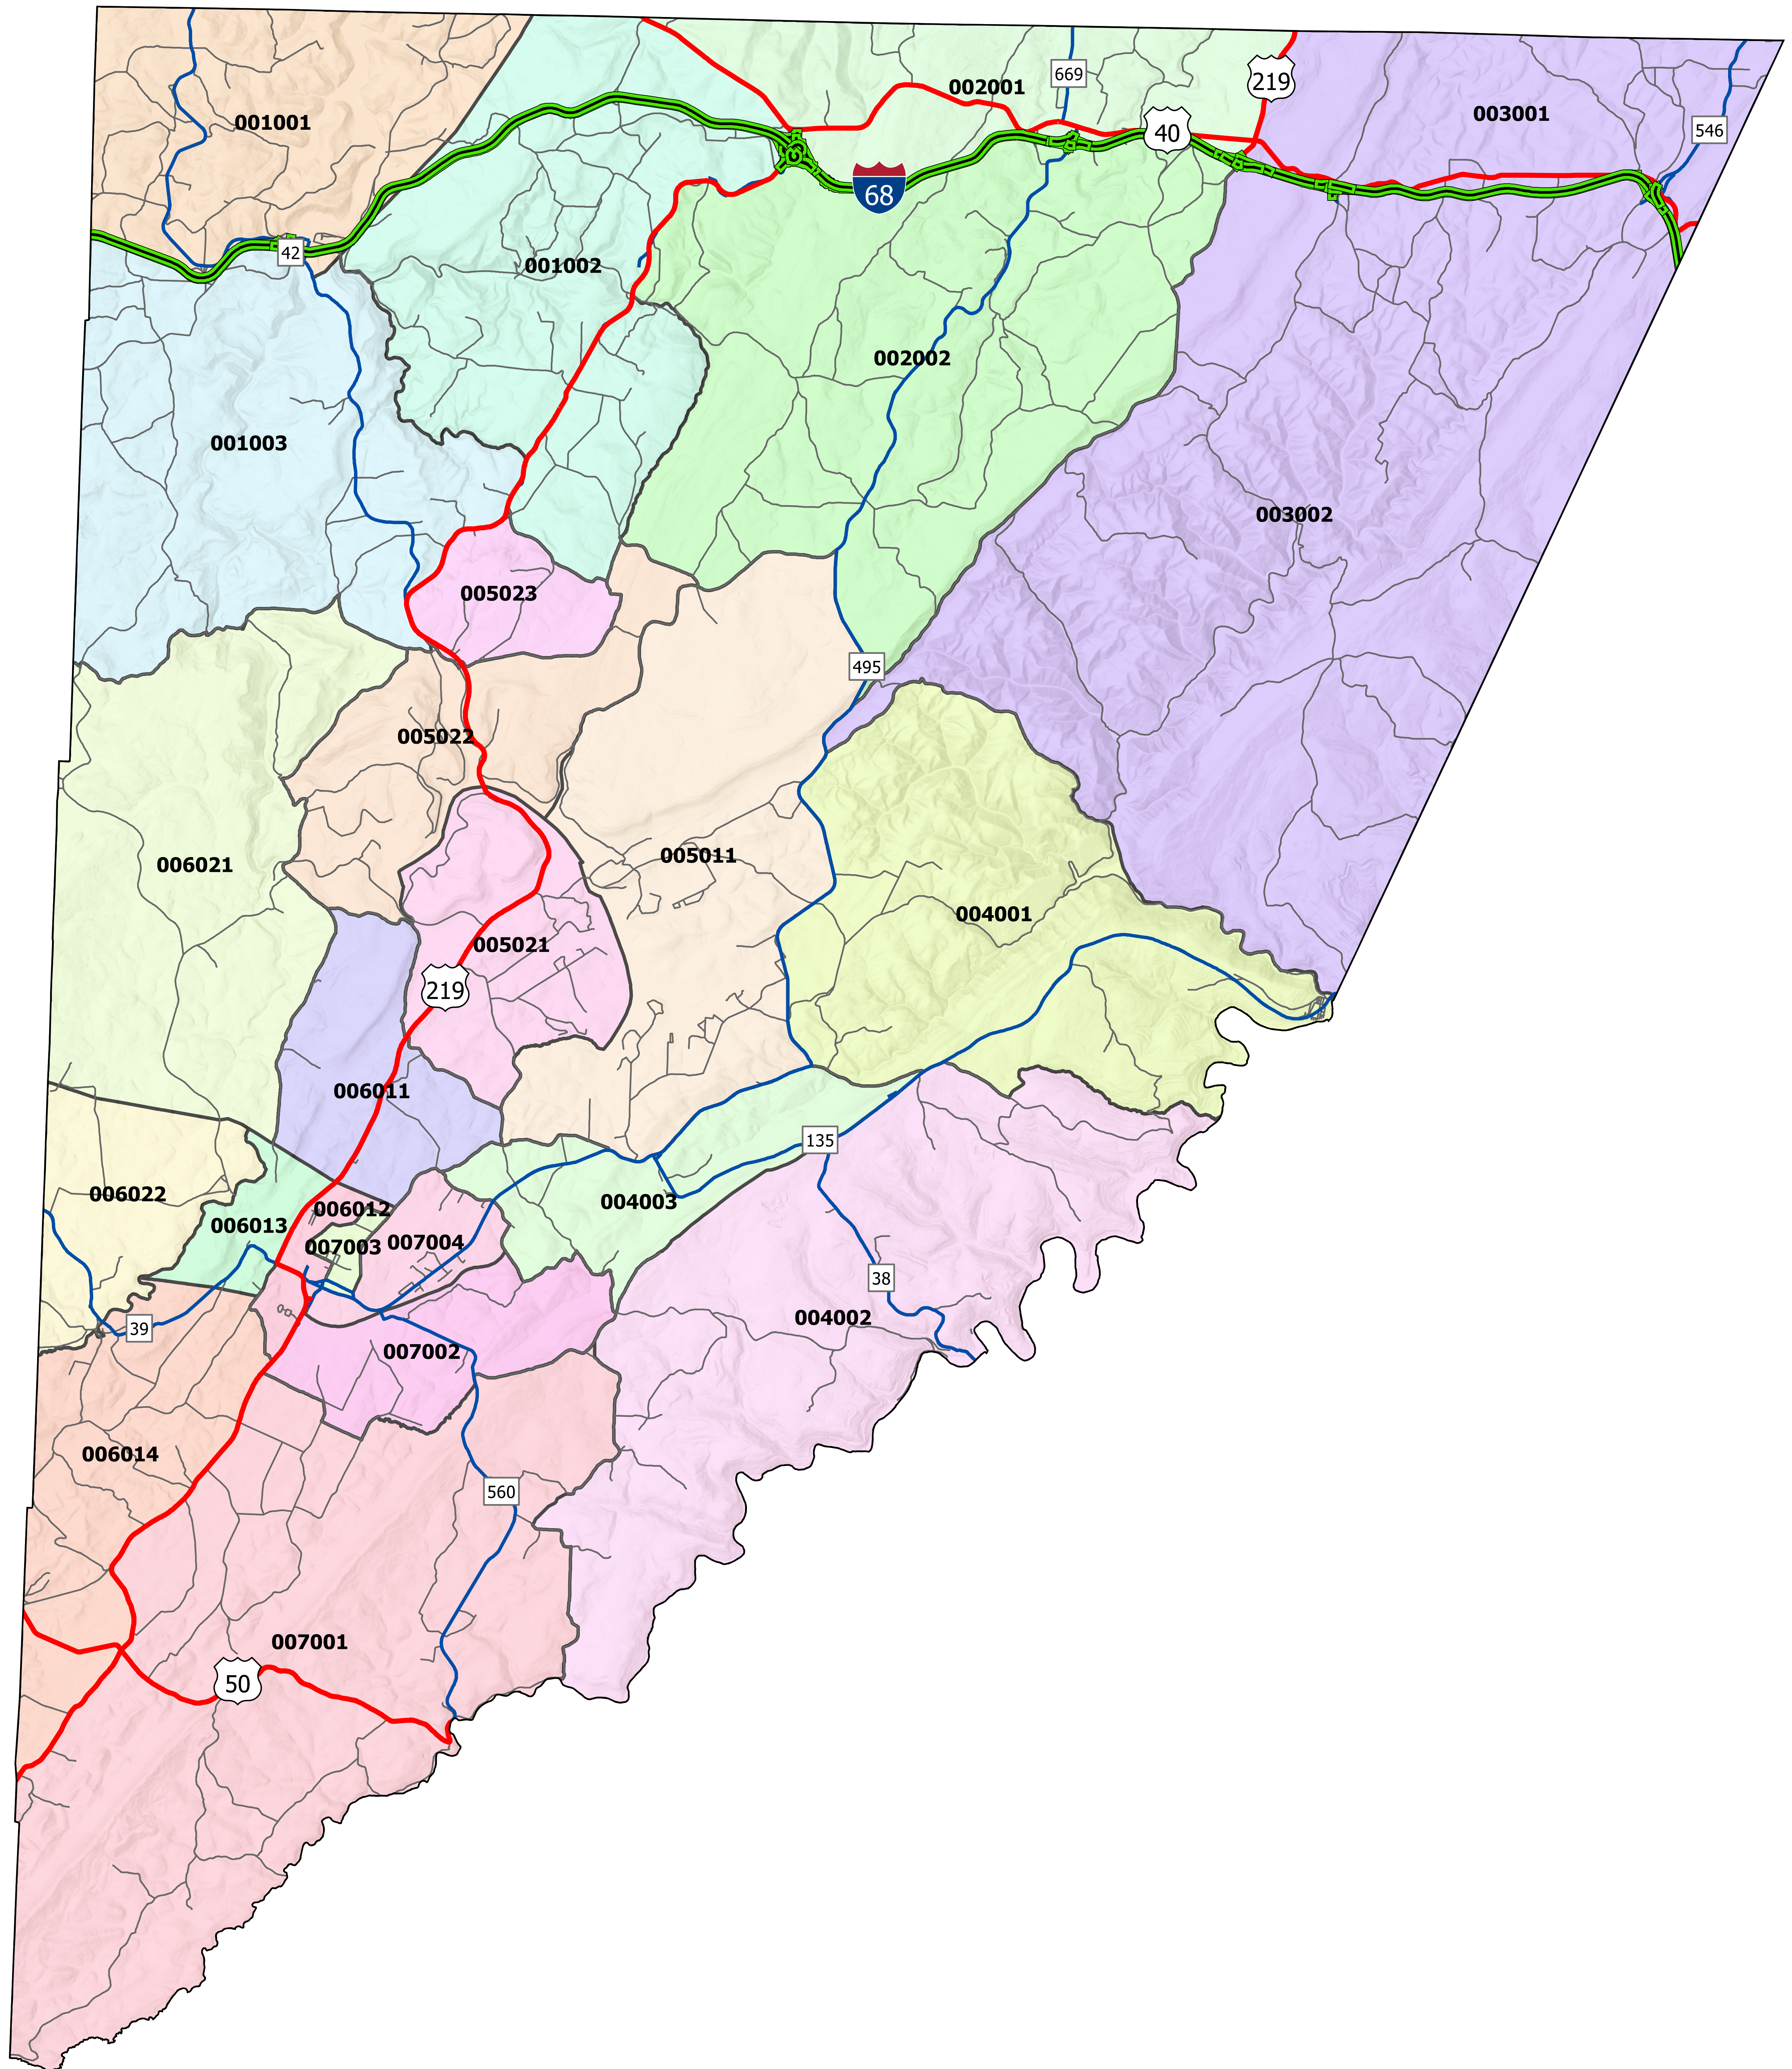

Garrett County, Maryland 2020 Block Groups

ESRI, NASA, NOAA, USGS, FEMA