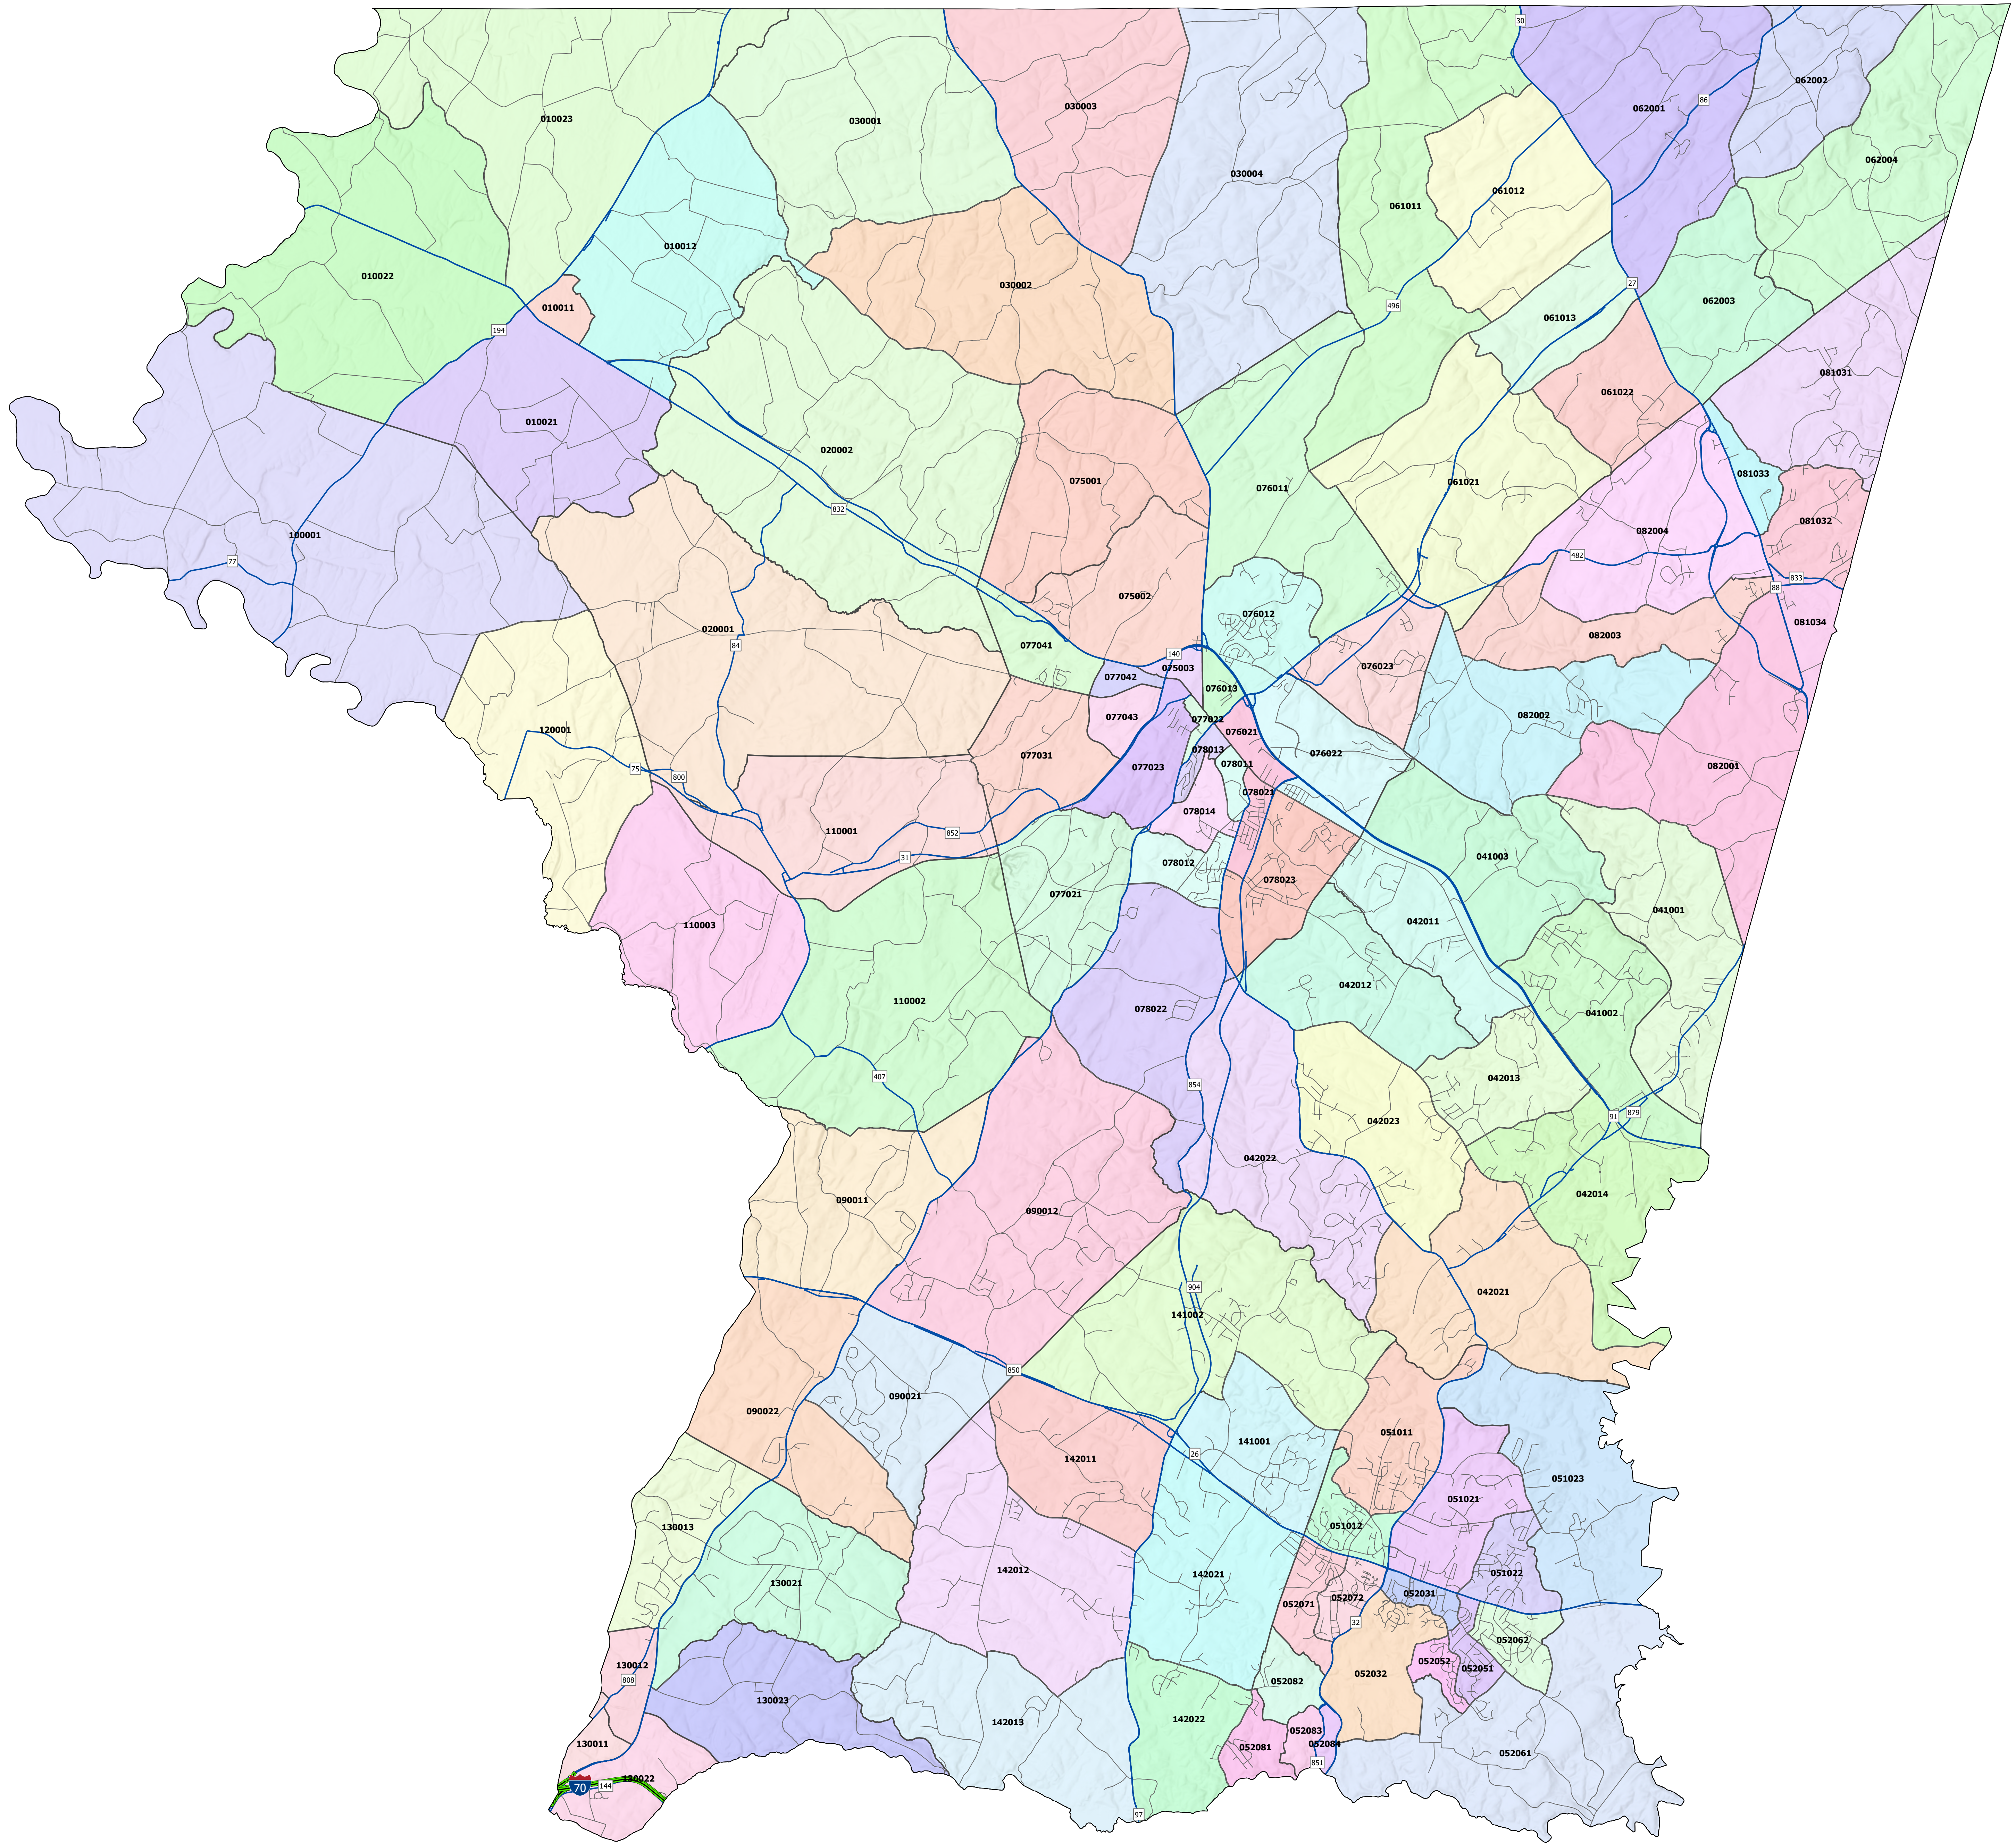

Carroll County, Maryland 2020 Block Groups

ESRI, NASA, NOAA, USGS, FEMA