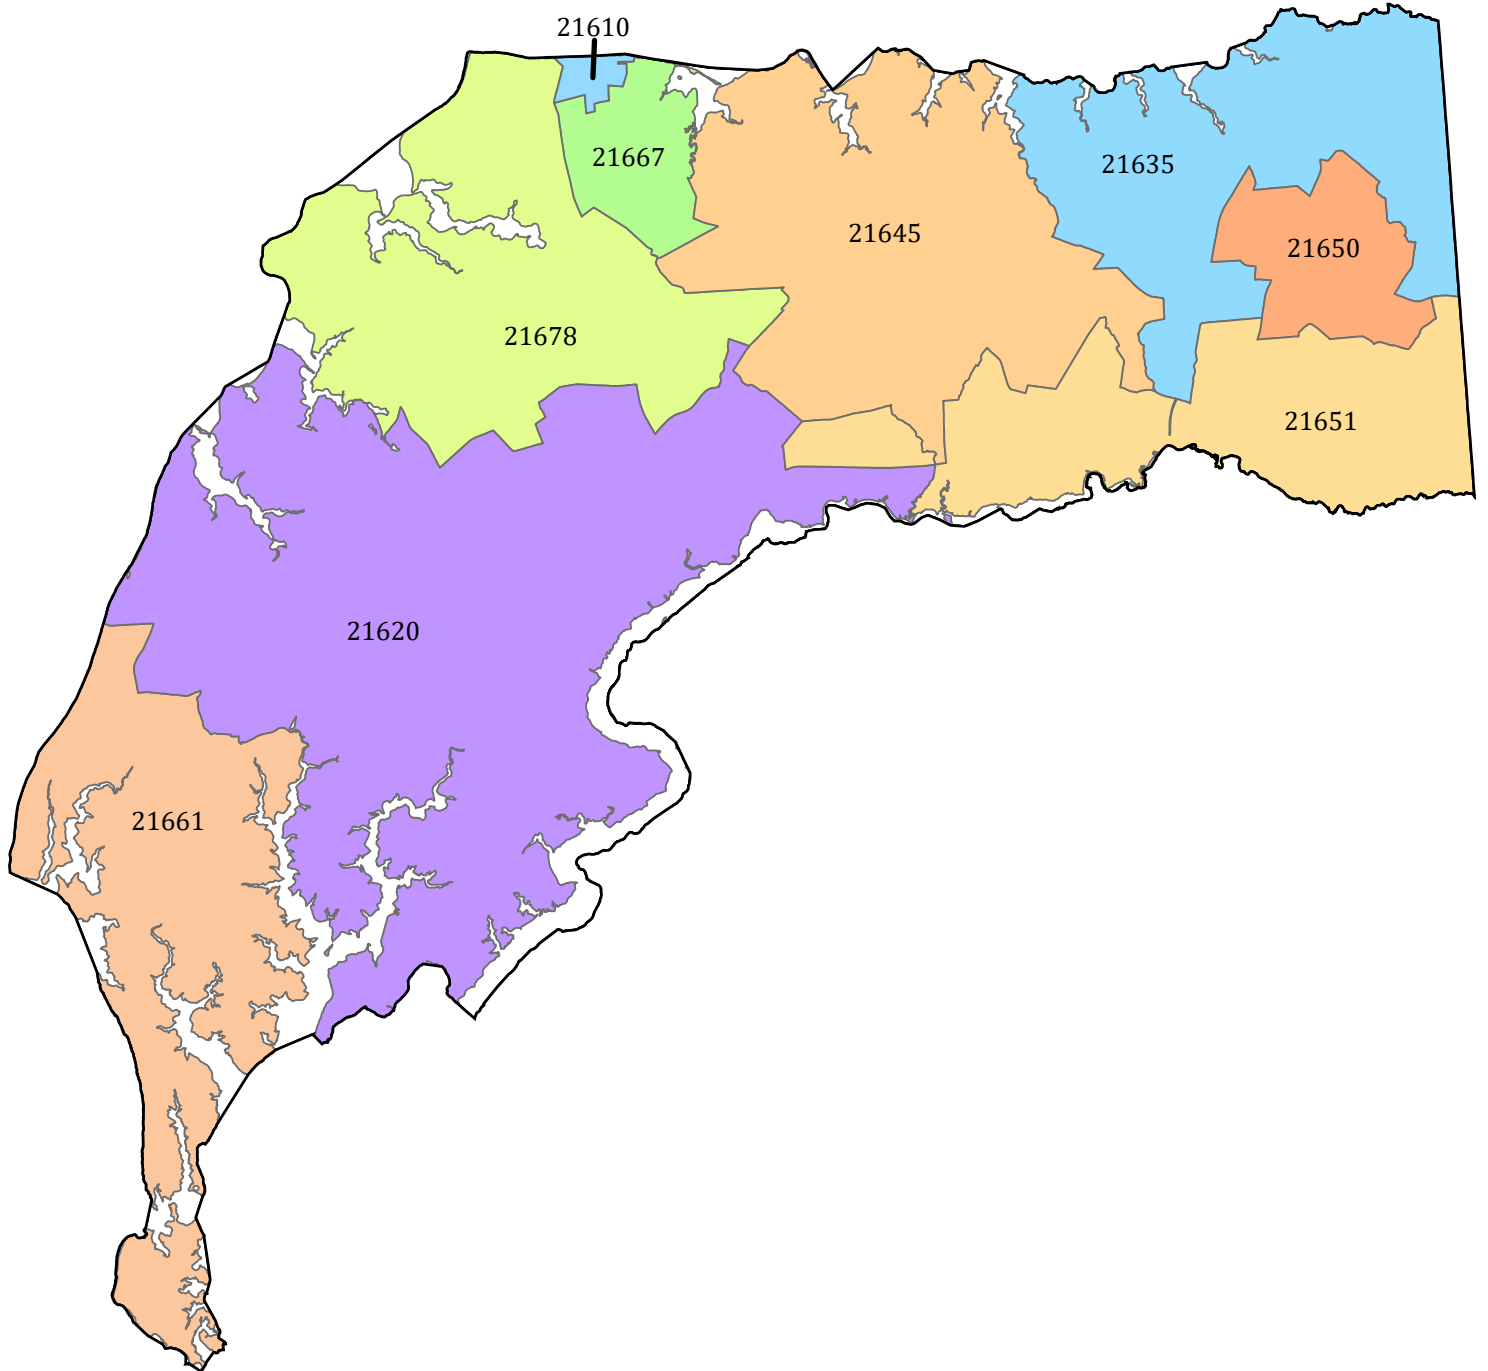

Kent County Zip Code Tabulation Areas 2020

Source: Maryland Department of Planning
Projections and State Data Center
Source: 2020 Census TIGER/Line Files