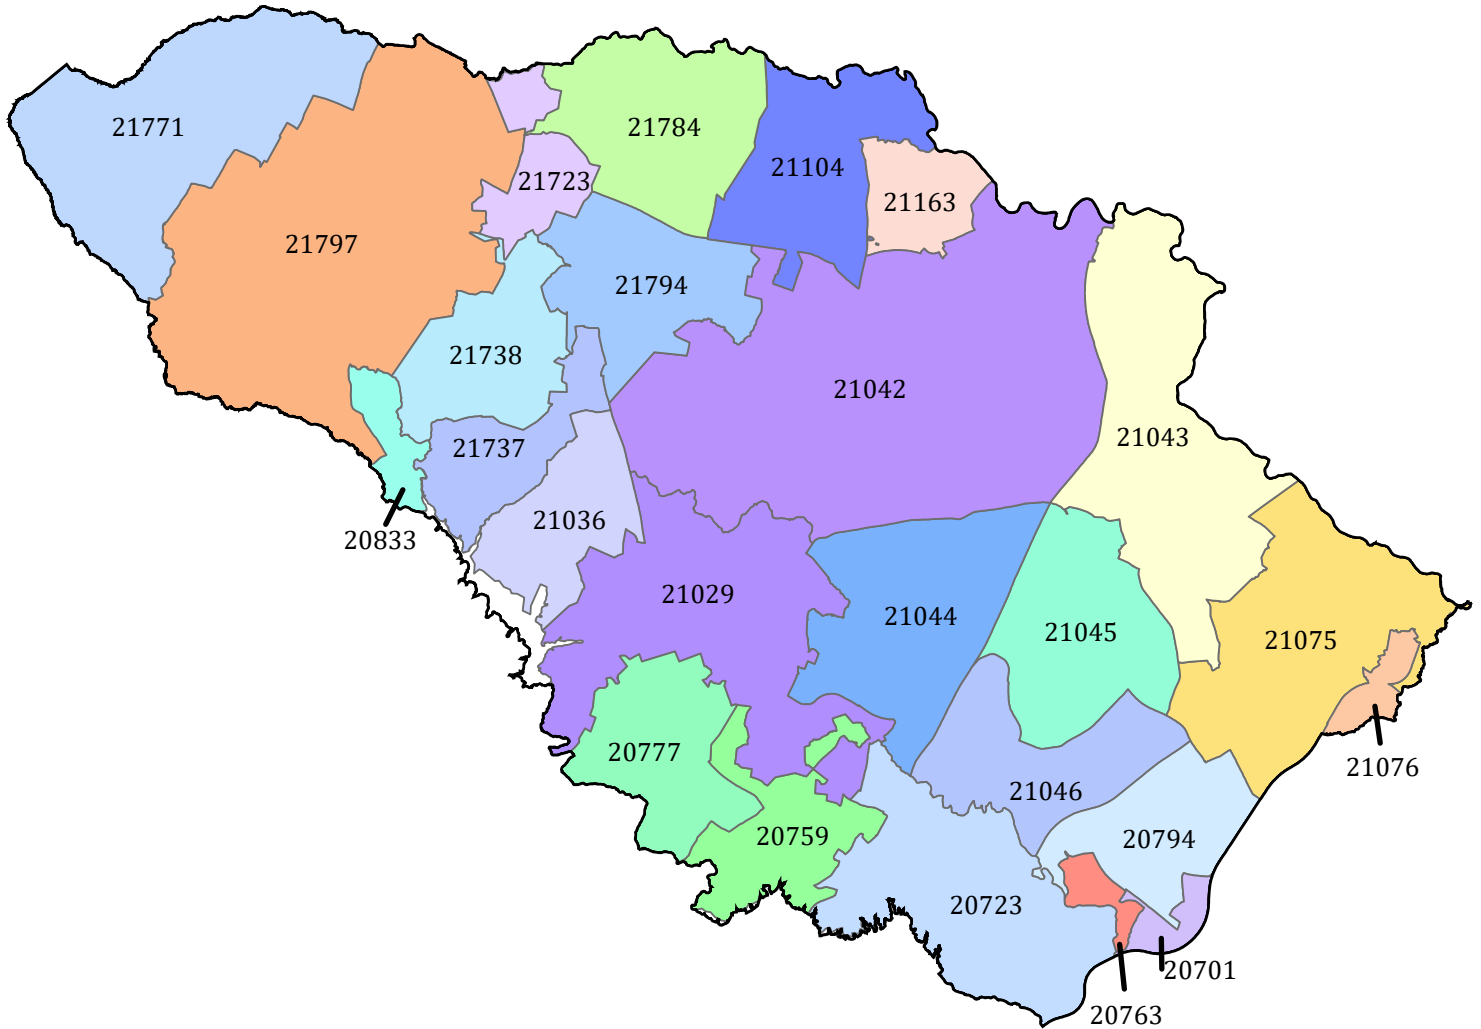

# Howard County Zip Code Tabulation Areas 2020

Source: Maryland Department of Planning  
Projections and State Data Center  
Source: 2020 Census TIGER/Line Files