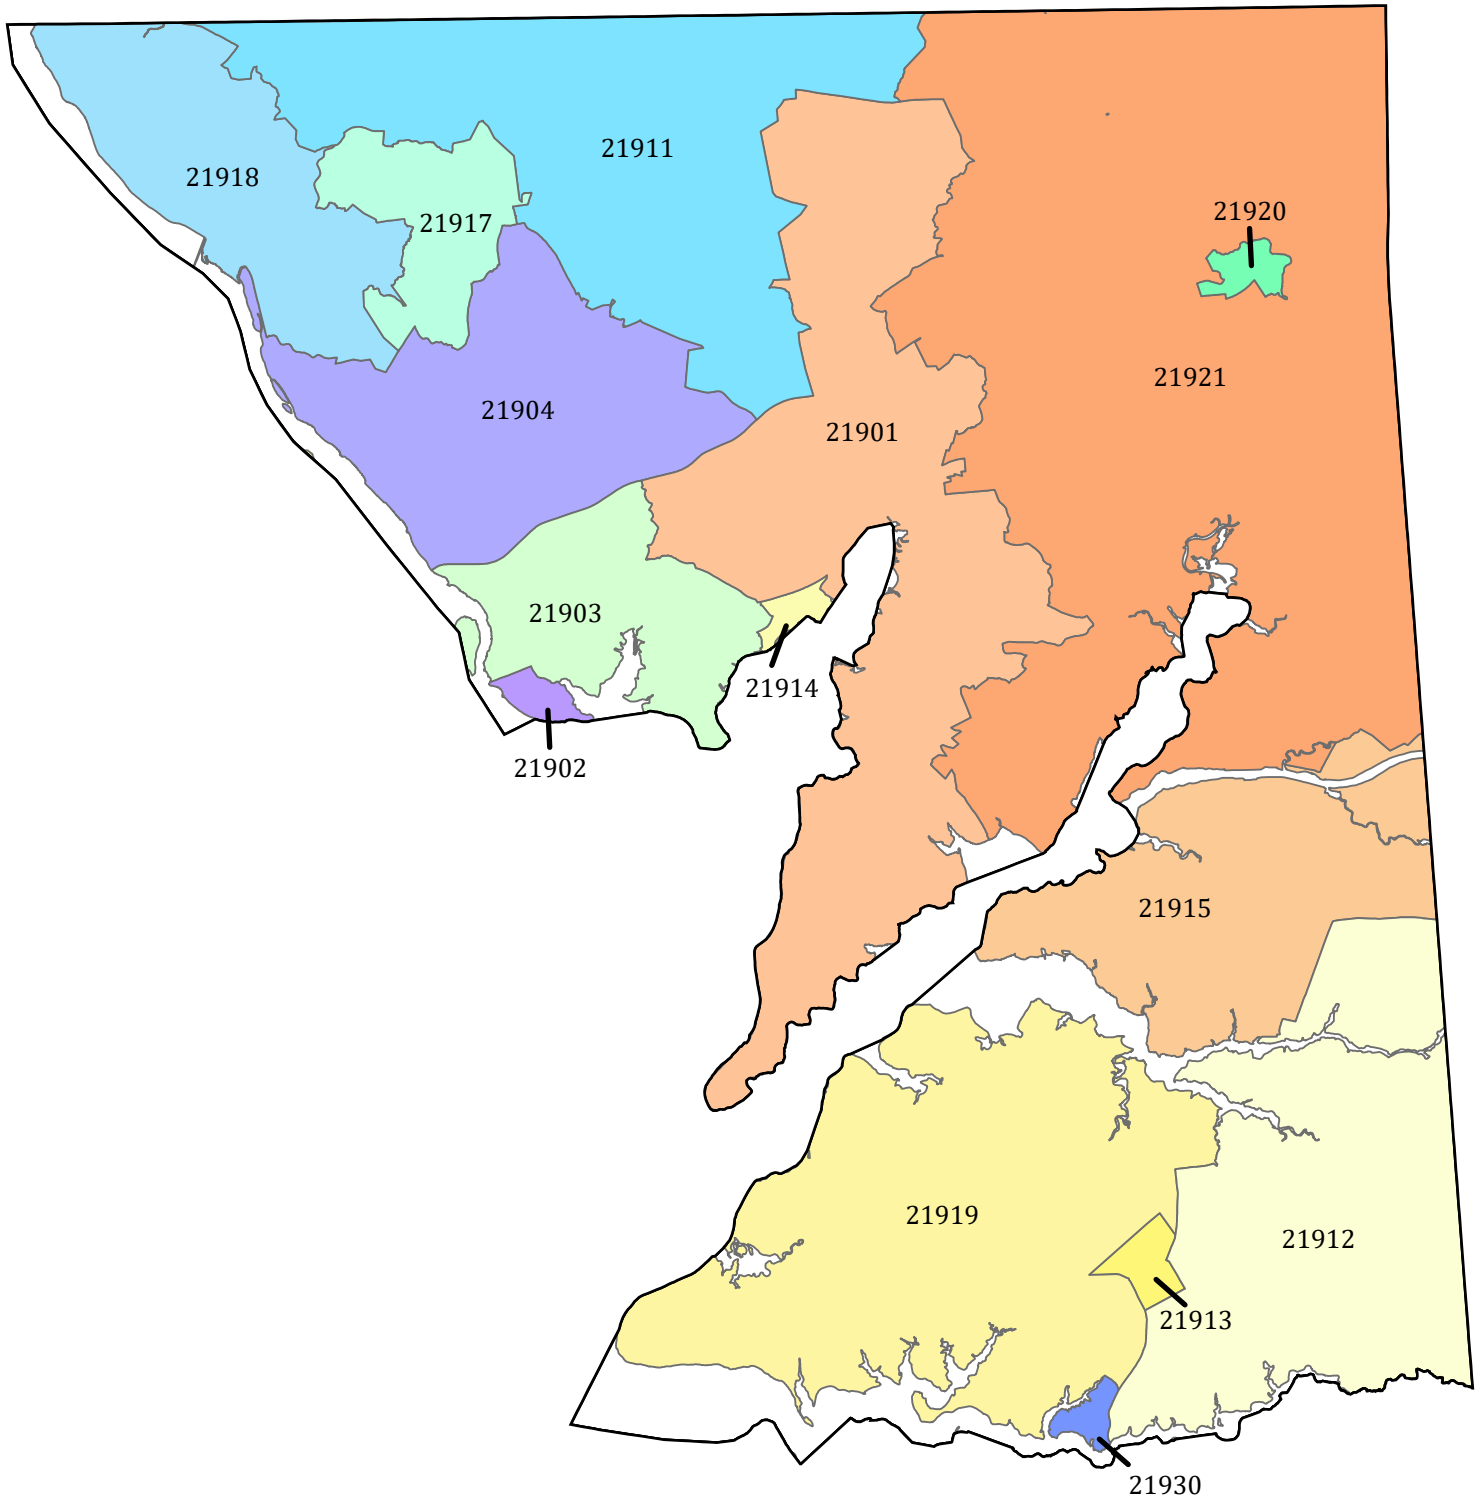

# Cecil County Zip Code Tabulation Areas 2020

Source: Maryland Department of Planning  
Projections and State Data Center  
Source: 2020 Census TIGER/Line Files