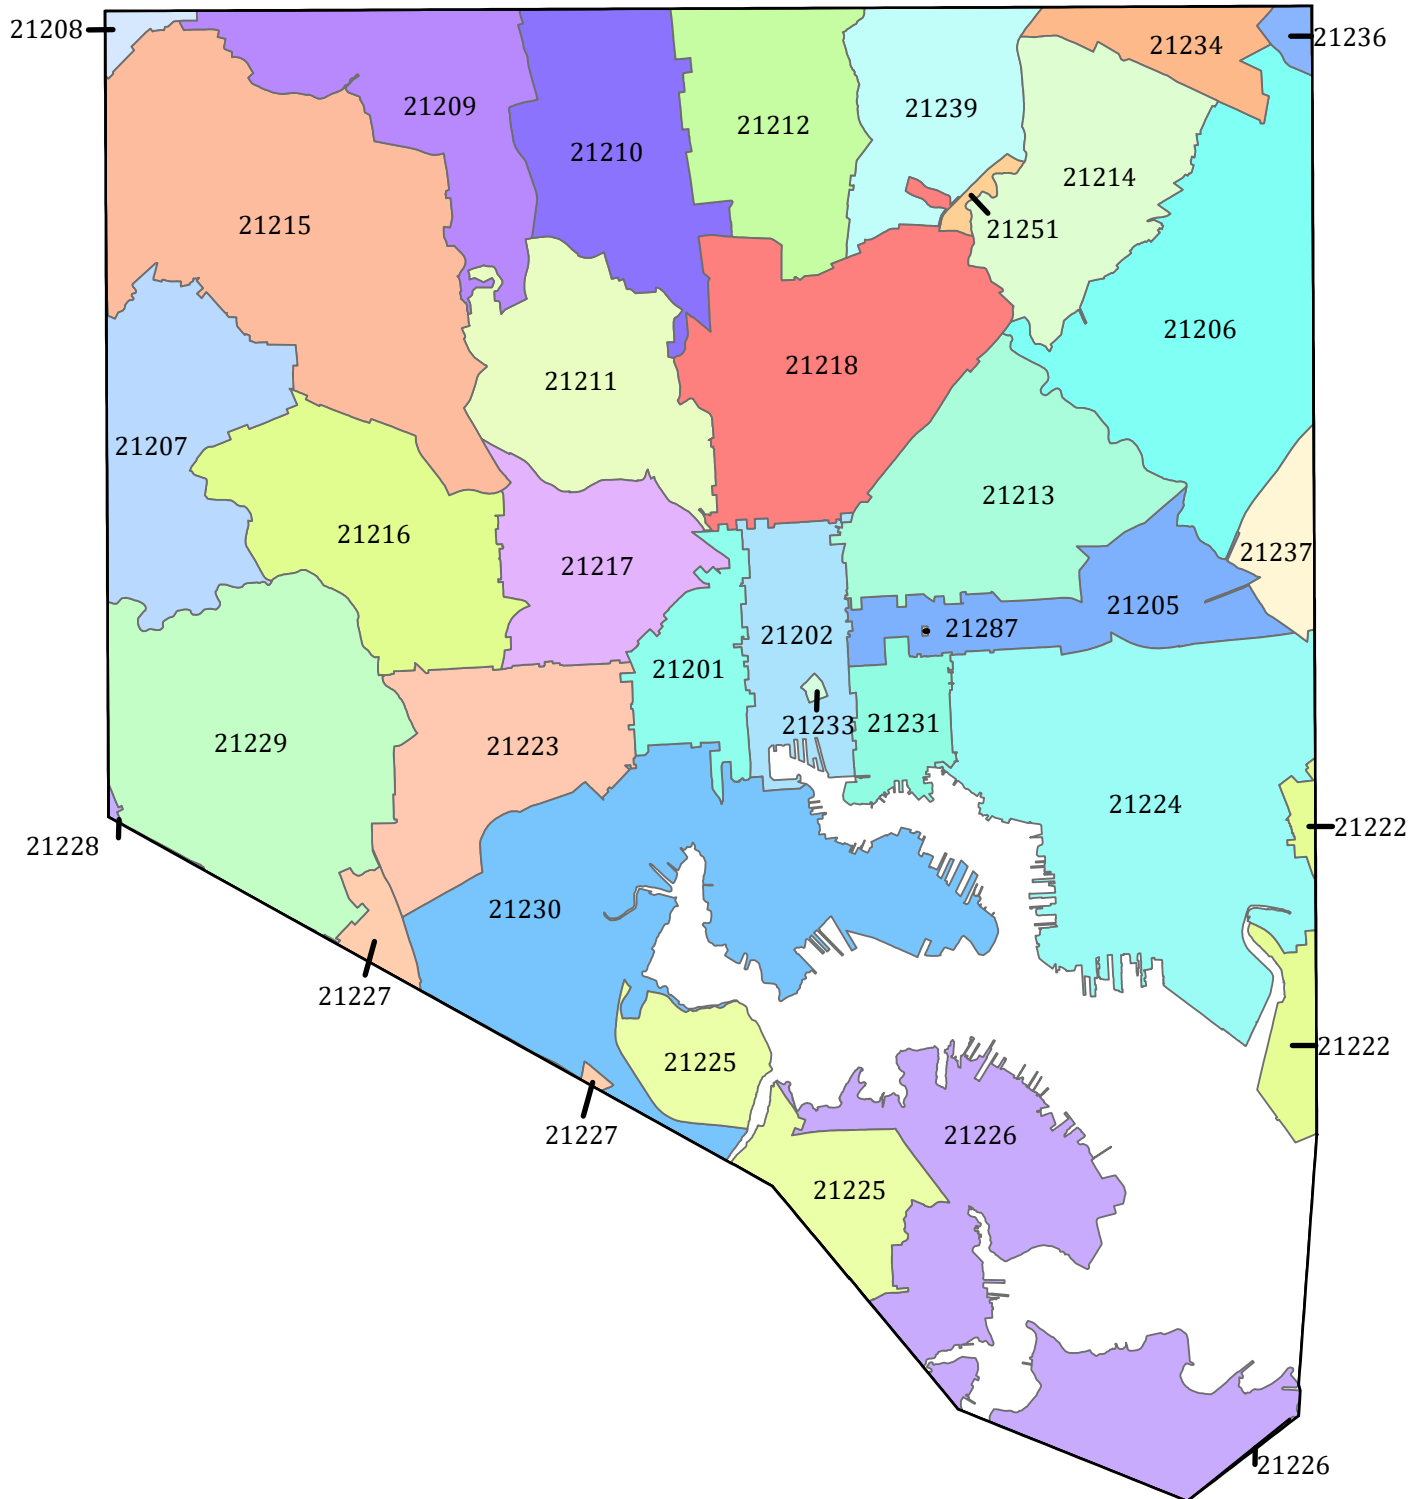

Baltimore City County Zip Code Tabulation Areas 2020

Source: Maryland Department of Planning
Projections and State Data Center
Source: 2020 Census TIGER/Line Files