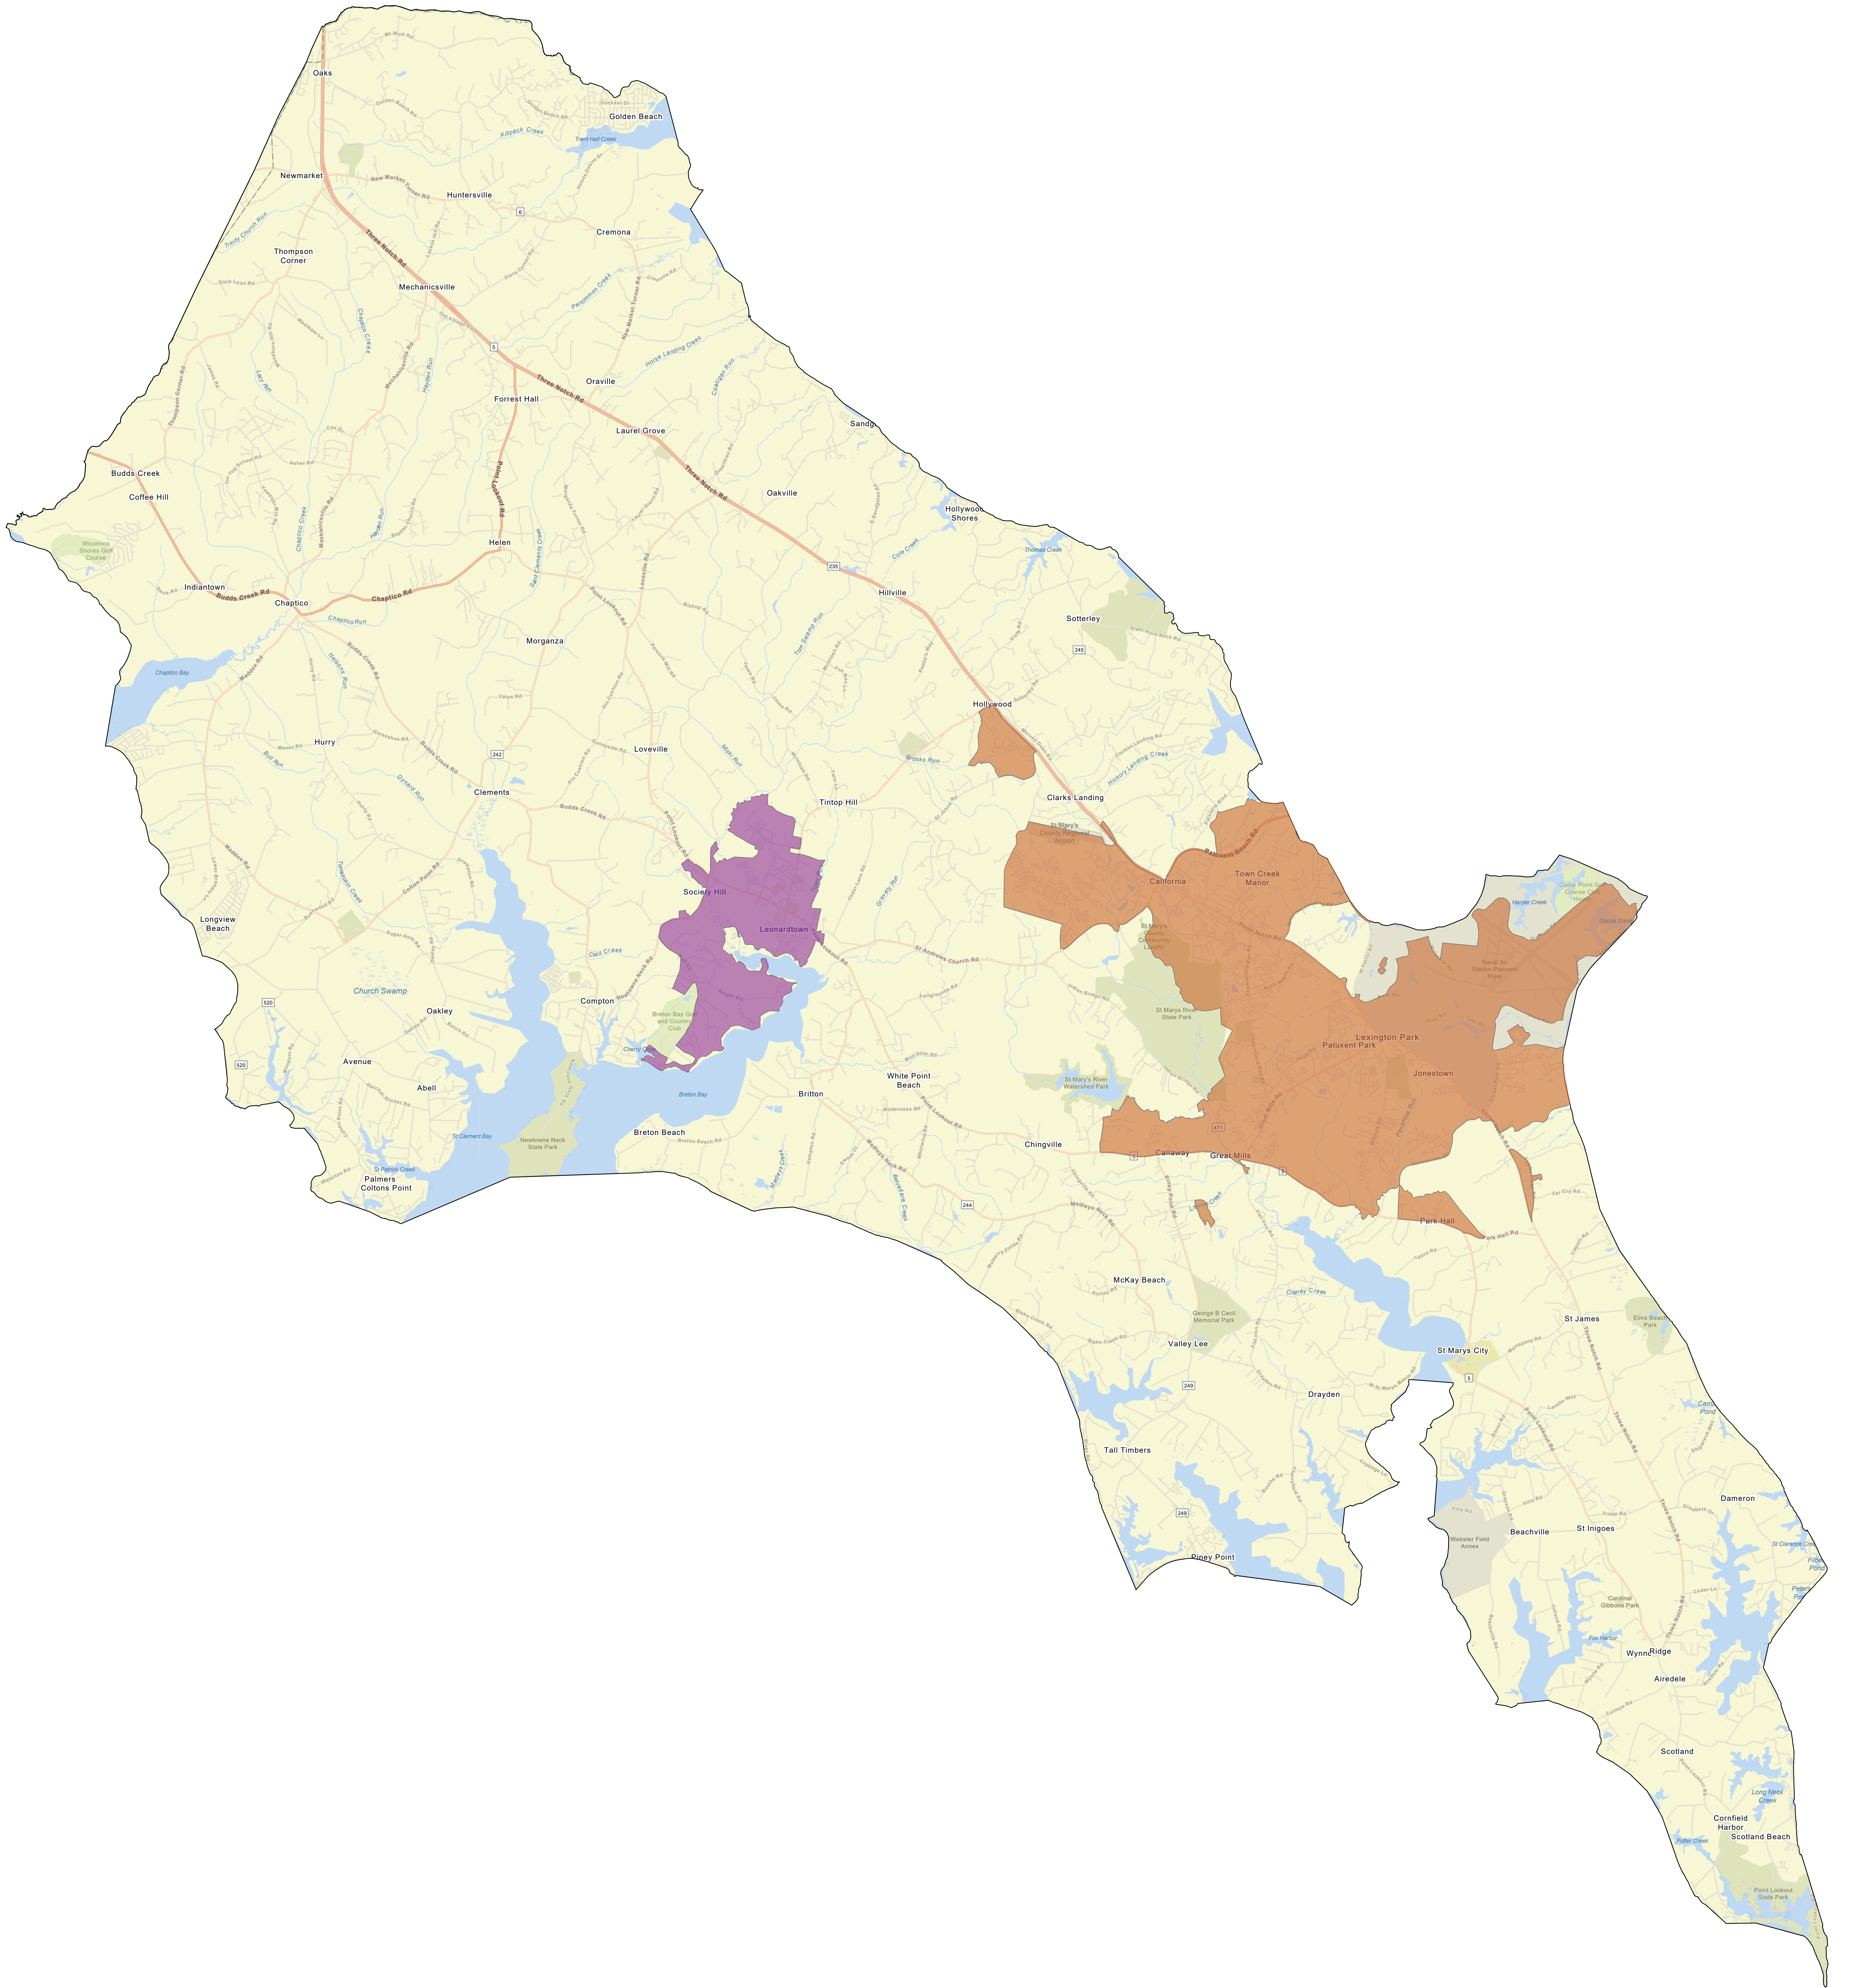

# St. Mary's County Urban Areas 2020

VGN, Est, HERE, Garmin

Data Source: 2020 Census TIGER/Line Files  
Prepared by the Maryland Department of Planning  
May 2023

## 2020 Census Urban Areas

- Leonardtown MD
- Lexington Park--California--Chesapeake Ranch Estates, MD