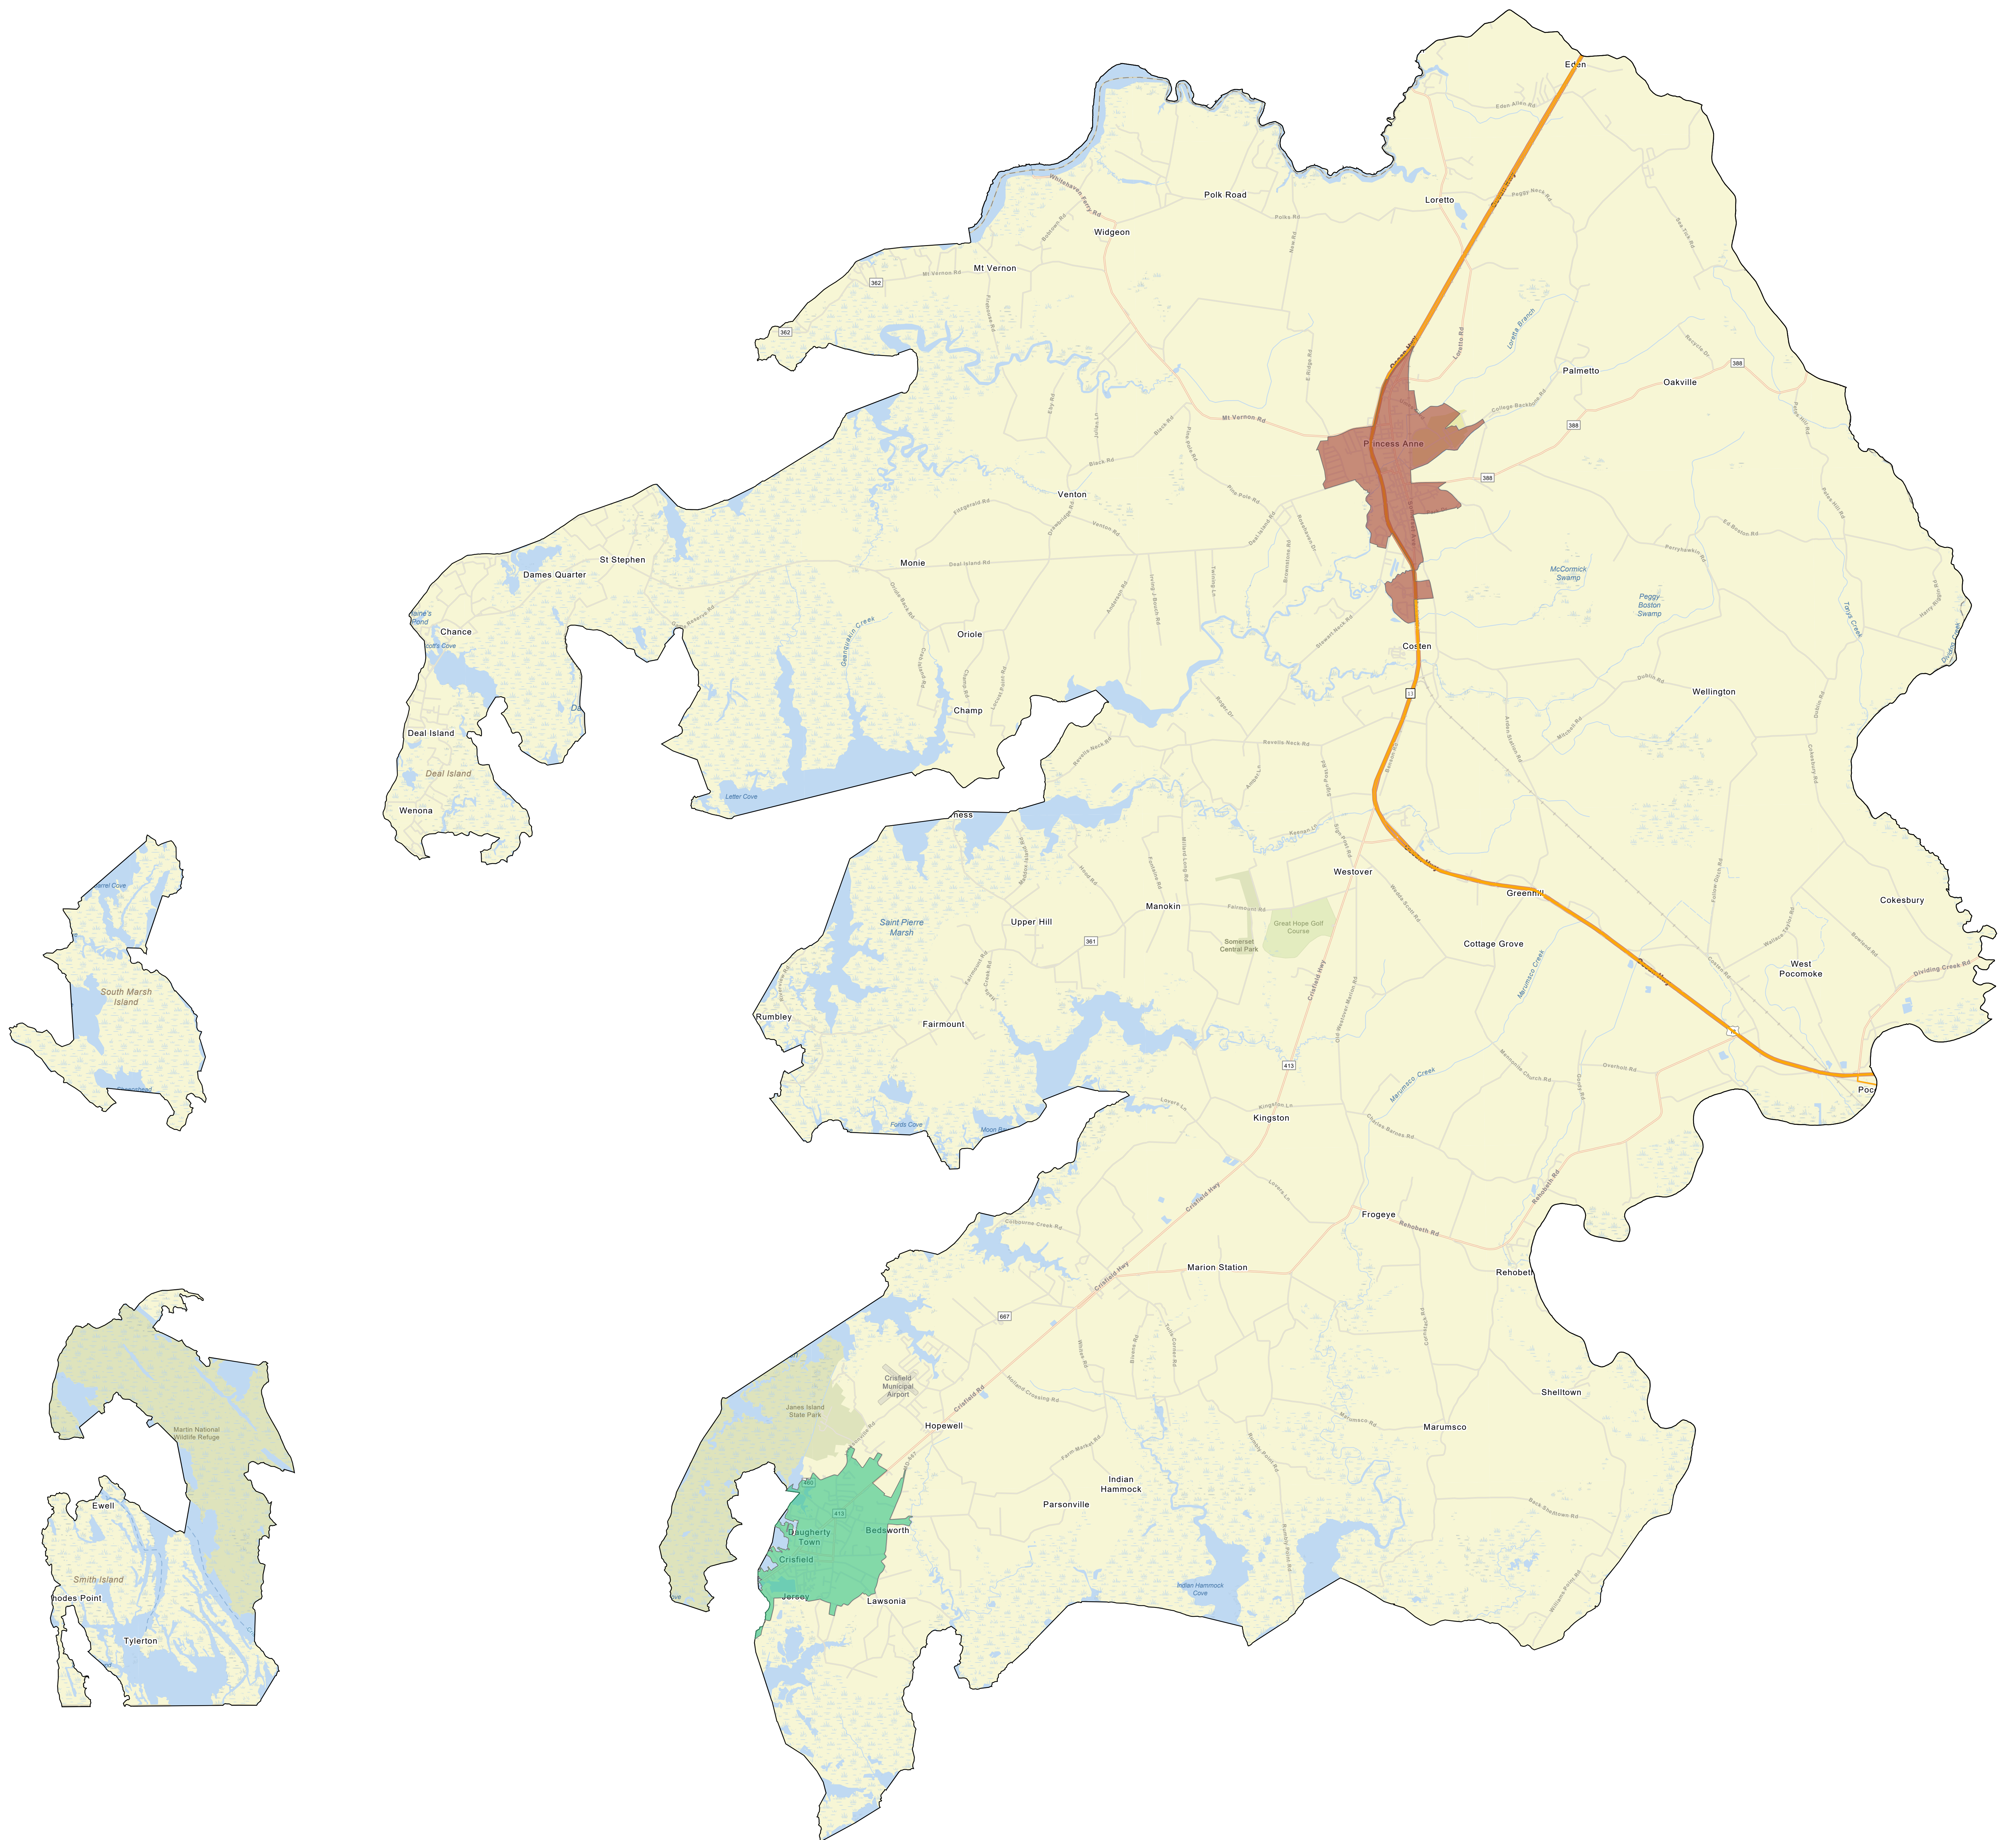

Somerset County Urban Areas 2020

VGN, Est., HERE, Garmin

Data Source: 2020 Census TIGER/Line Files
Prepared by the Maryland Department of Planning
May 2023

2020 Census Urban Areas

- Crisfield, MD
- Princess Anne, MD

US Routes

- US Route