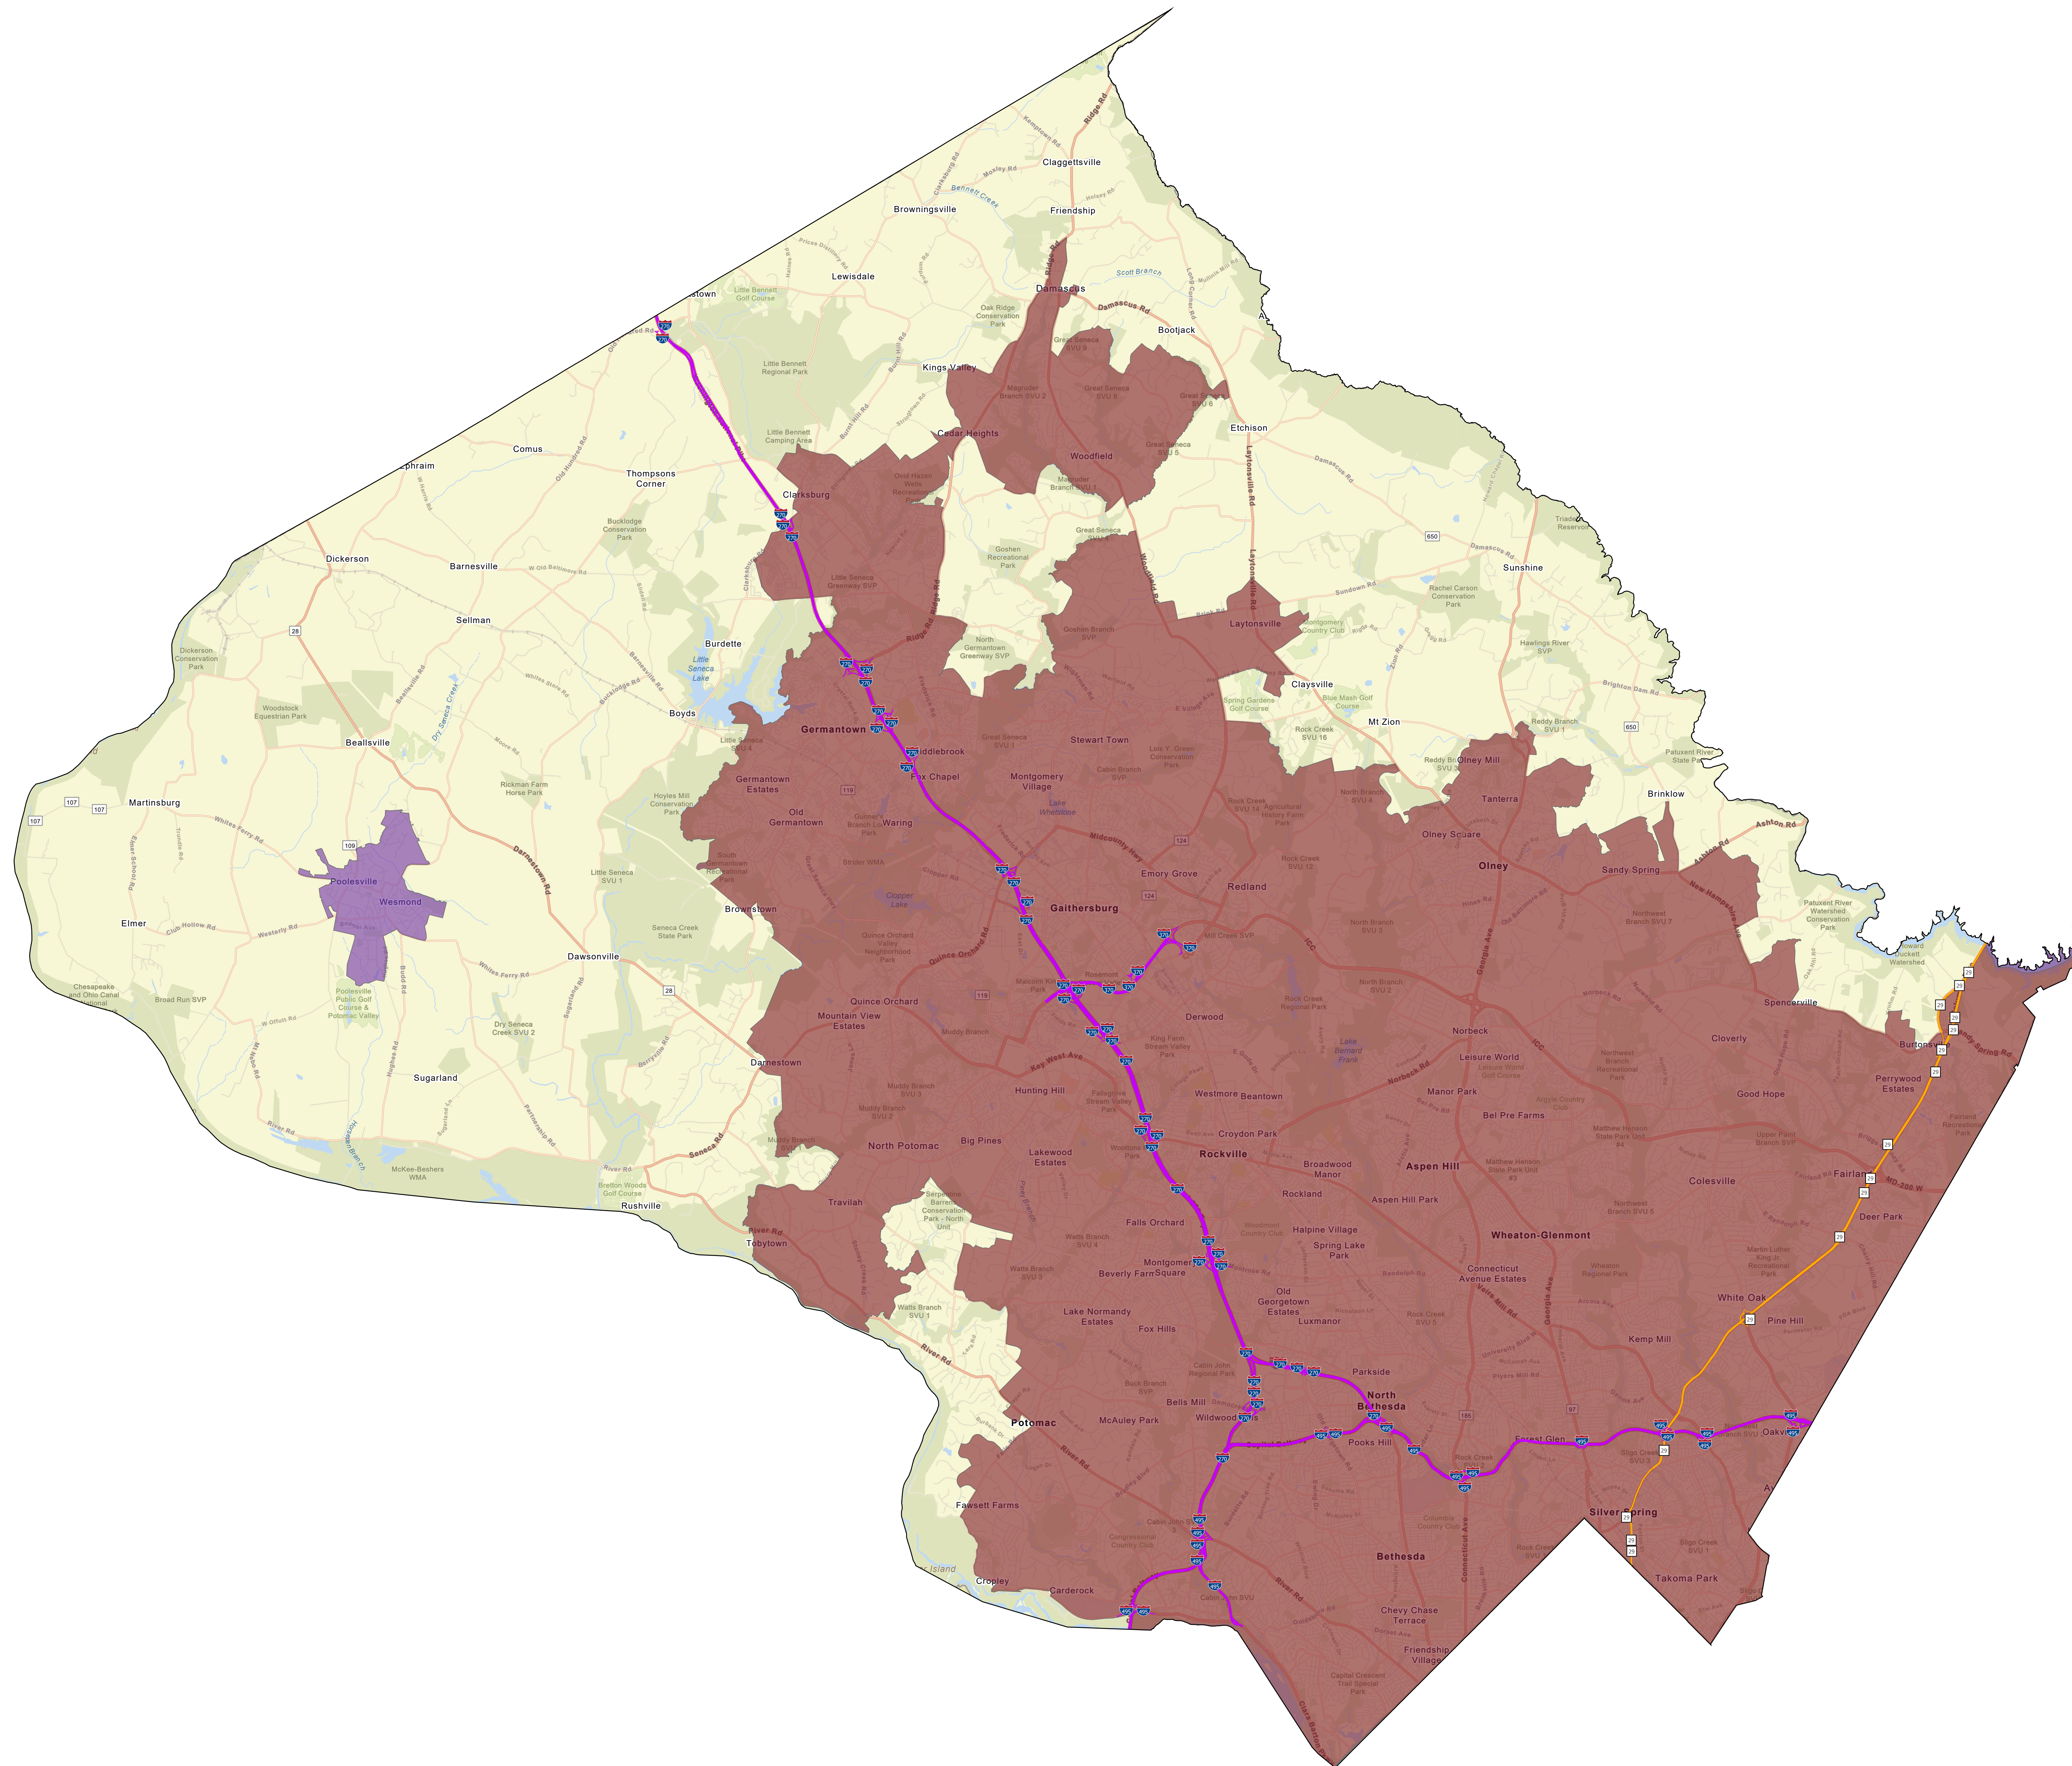

Montgomery County Urban Areas 2020

2020 Urban Areas

- Baltimore, MD
- Frederick, MD
- Poolesville, MD
- Washington--Arlington, DC--VA--MD

US Routes

- US Route
- US Route Ramp

Interstates

- Interstate Routes
- Interstate Ramp

Source: Maryland Department of Planning Projections and State Data Center
Source: 2020 Census TIGER/Line Files