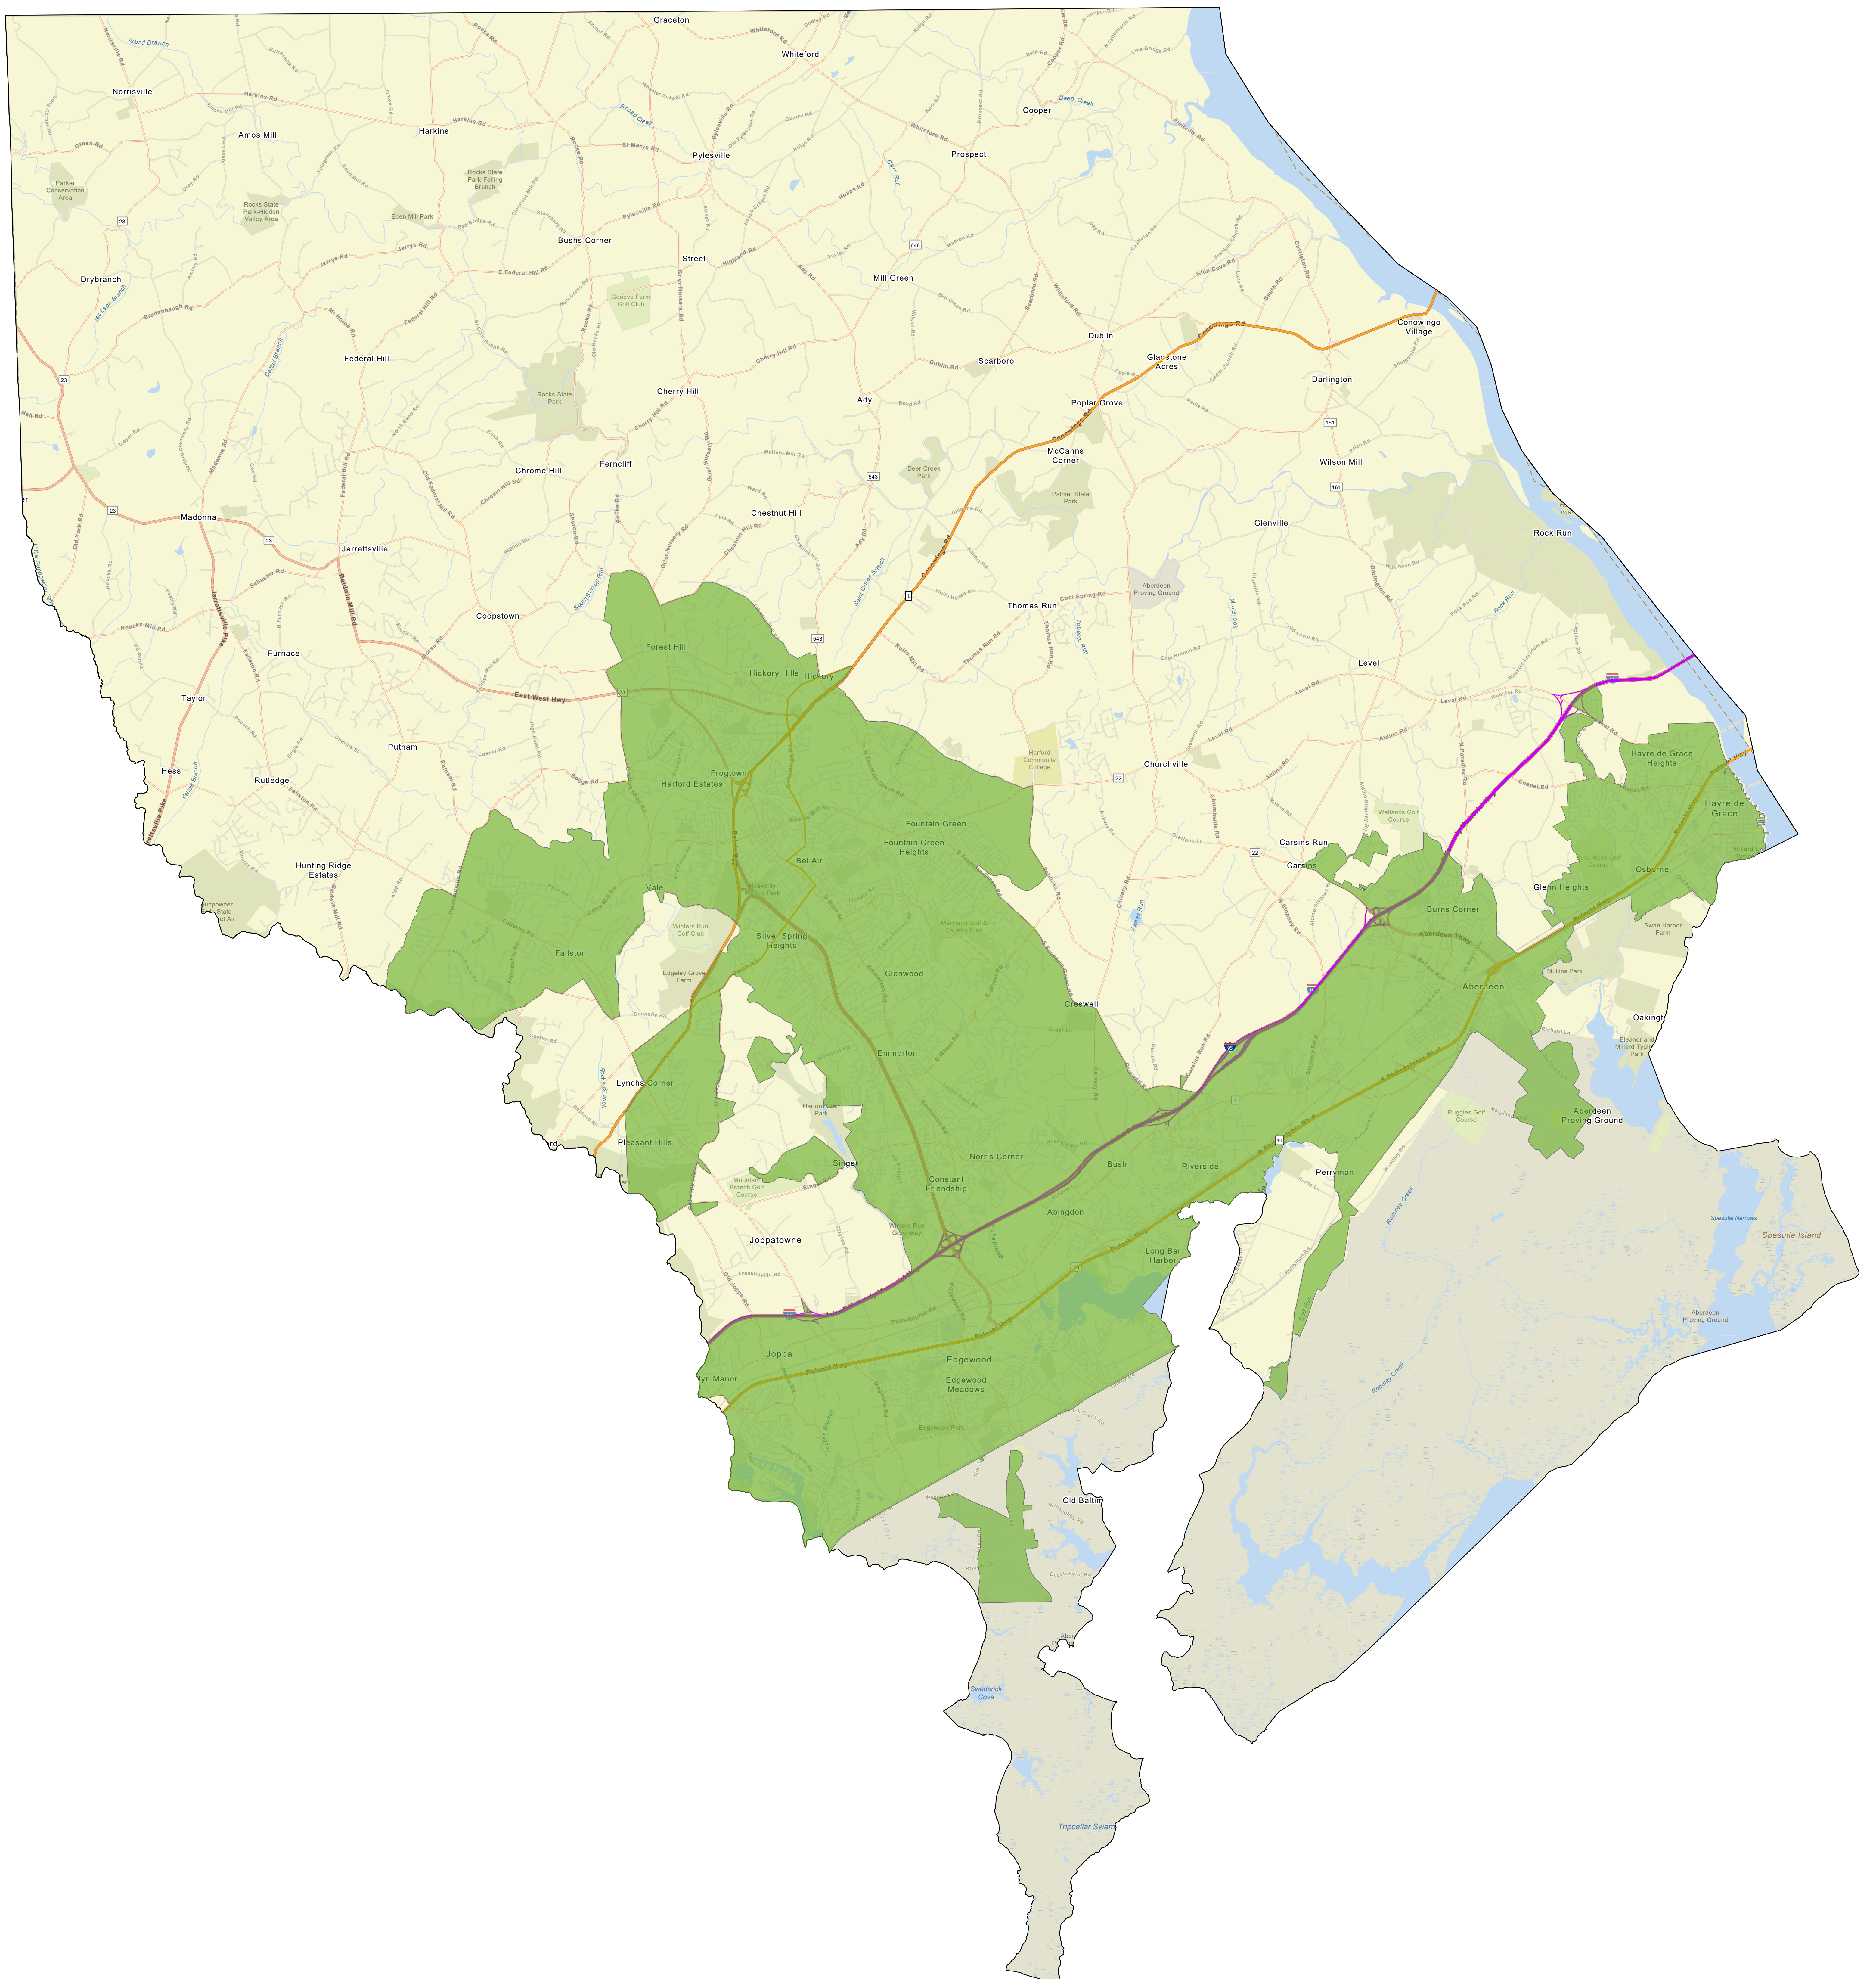

# Harford County Urban Areas 2020

Baltimore County

Data Source: 2020 Census TIGER/Line Files  
 Prepared by the Maryland Department of Planning  
 May 2023

### 2020 Census Urban Areas

- Bel Air--
- Aberdeen, MD

### Interstates US Routes

- Interstate Routes
- US Route
- Interstate Ramp
- US Route Ramp