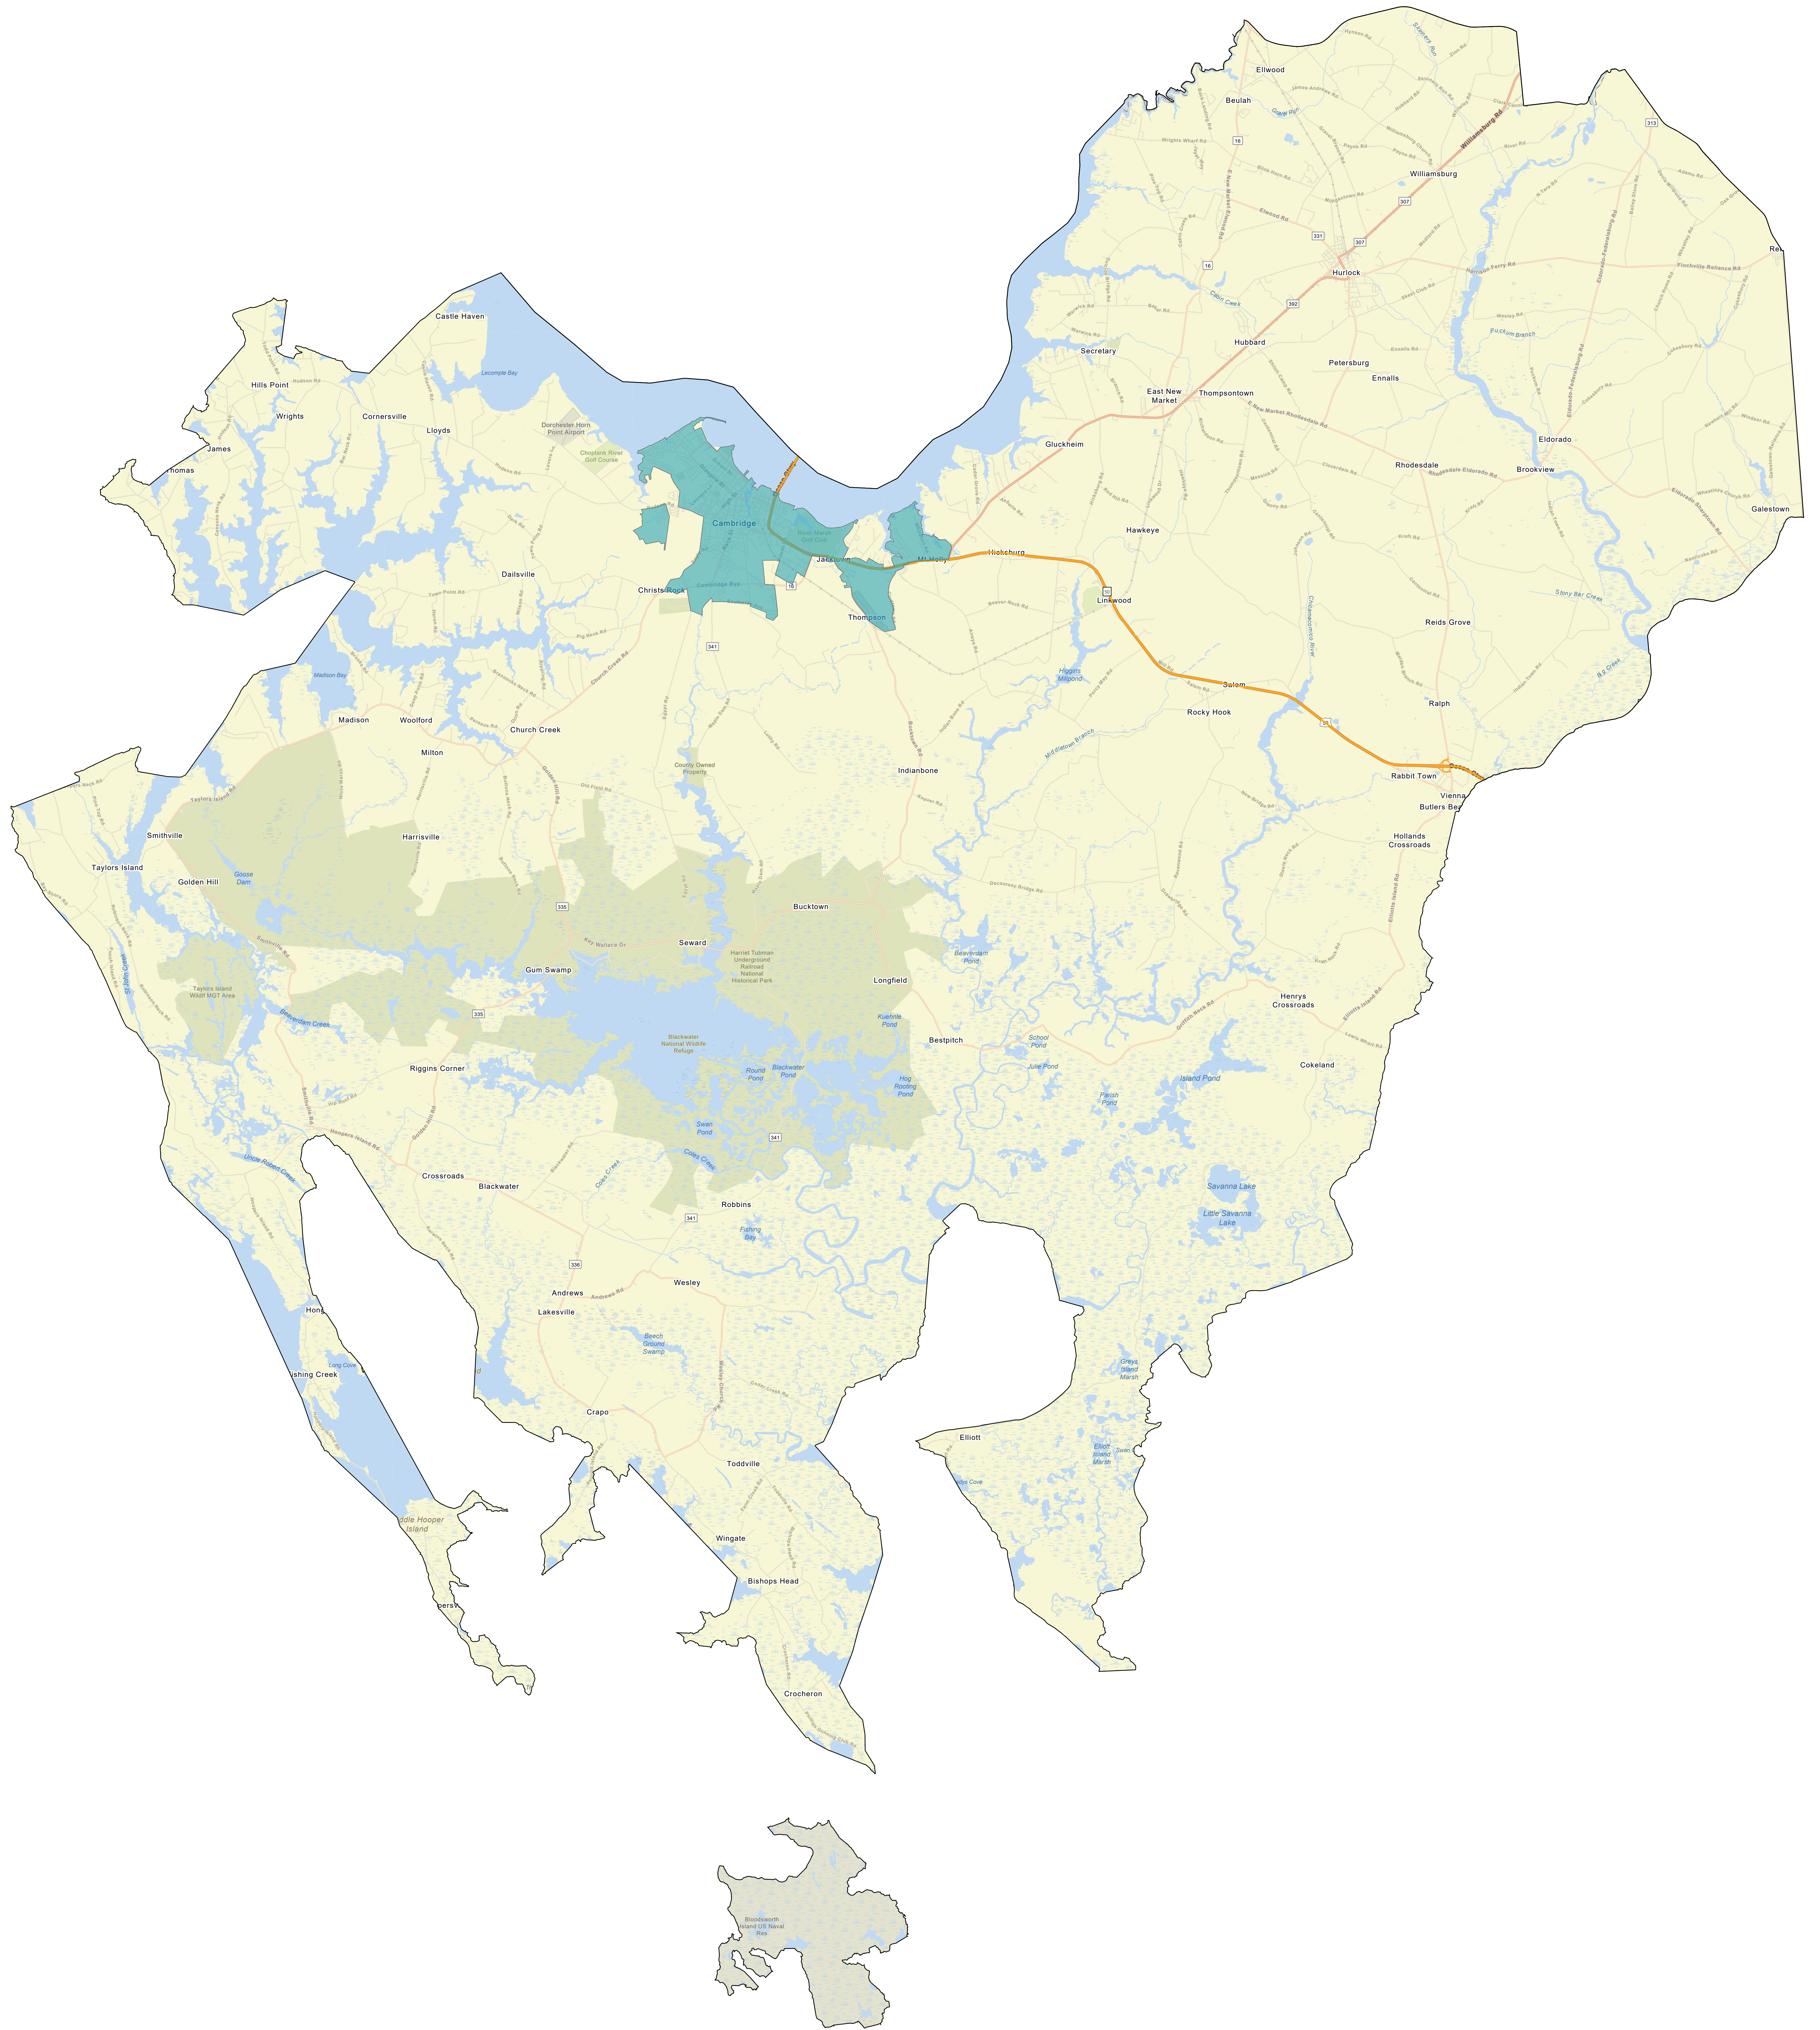

Dorchester County Urban Areas 2020

VGIN, Esri, HERE, Garmin

Data Source: 2020 Census TIGER/Line Files
Prepared by the Maryland Department of Planning
May 2023

2020 Census Urban Areas

Cambridge, MD

US Routes

US Route
US Route Ramp

0 1 Miles