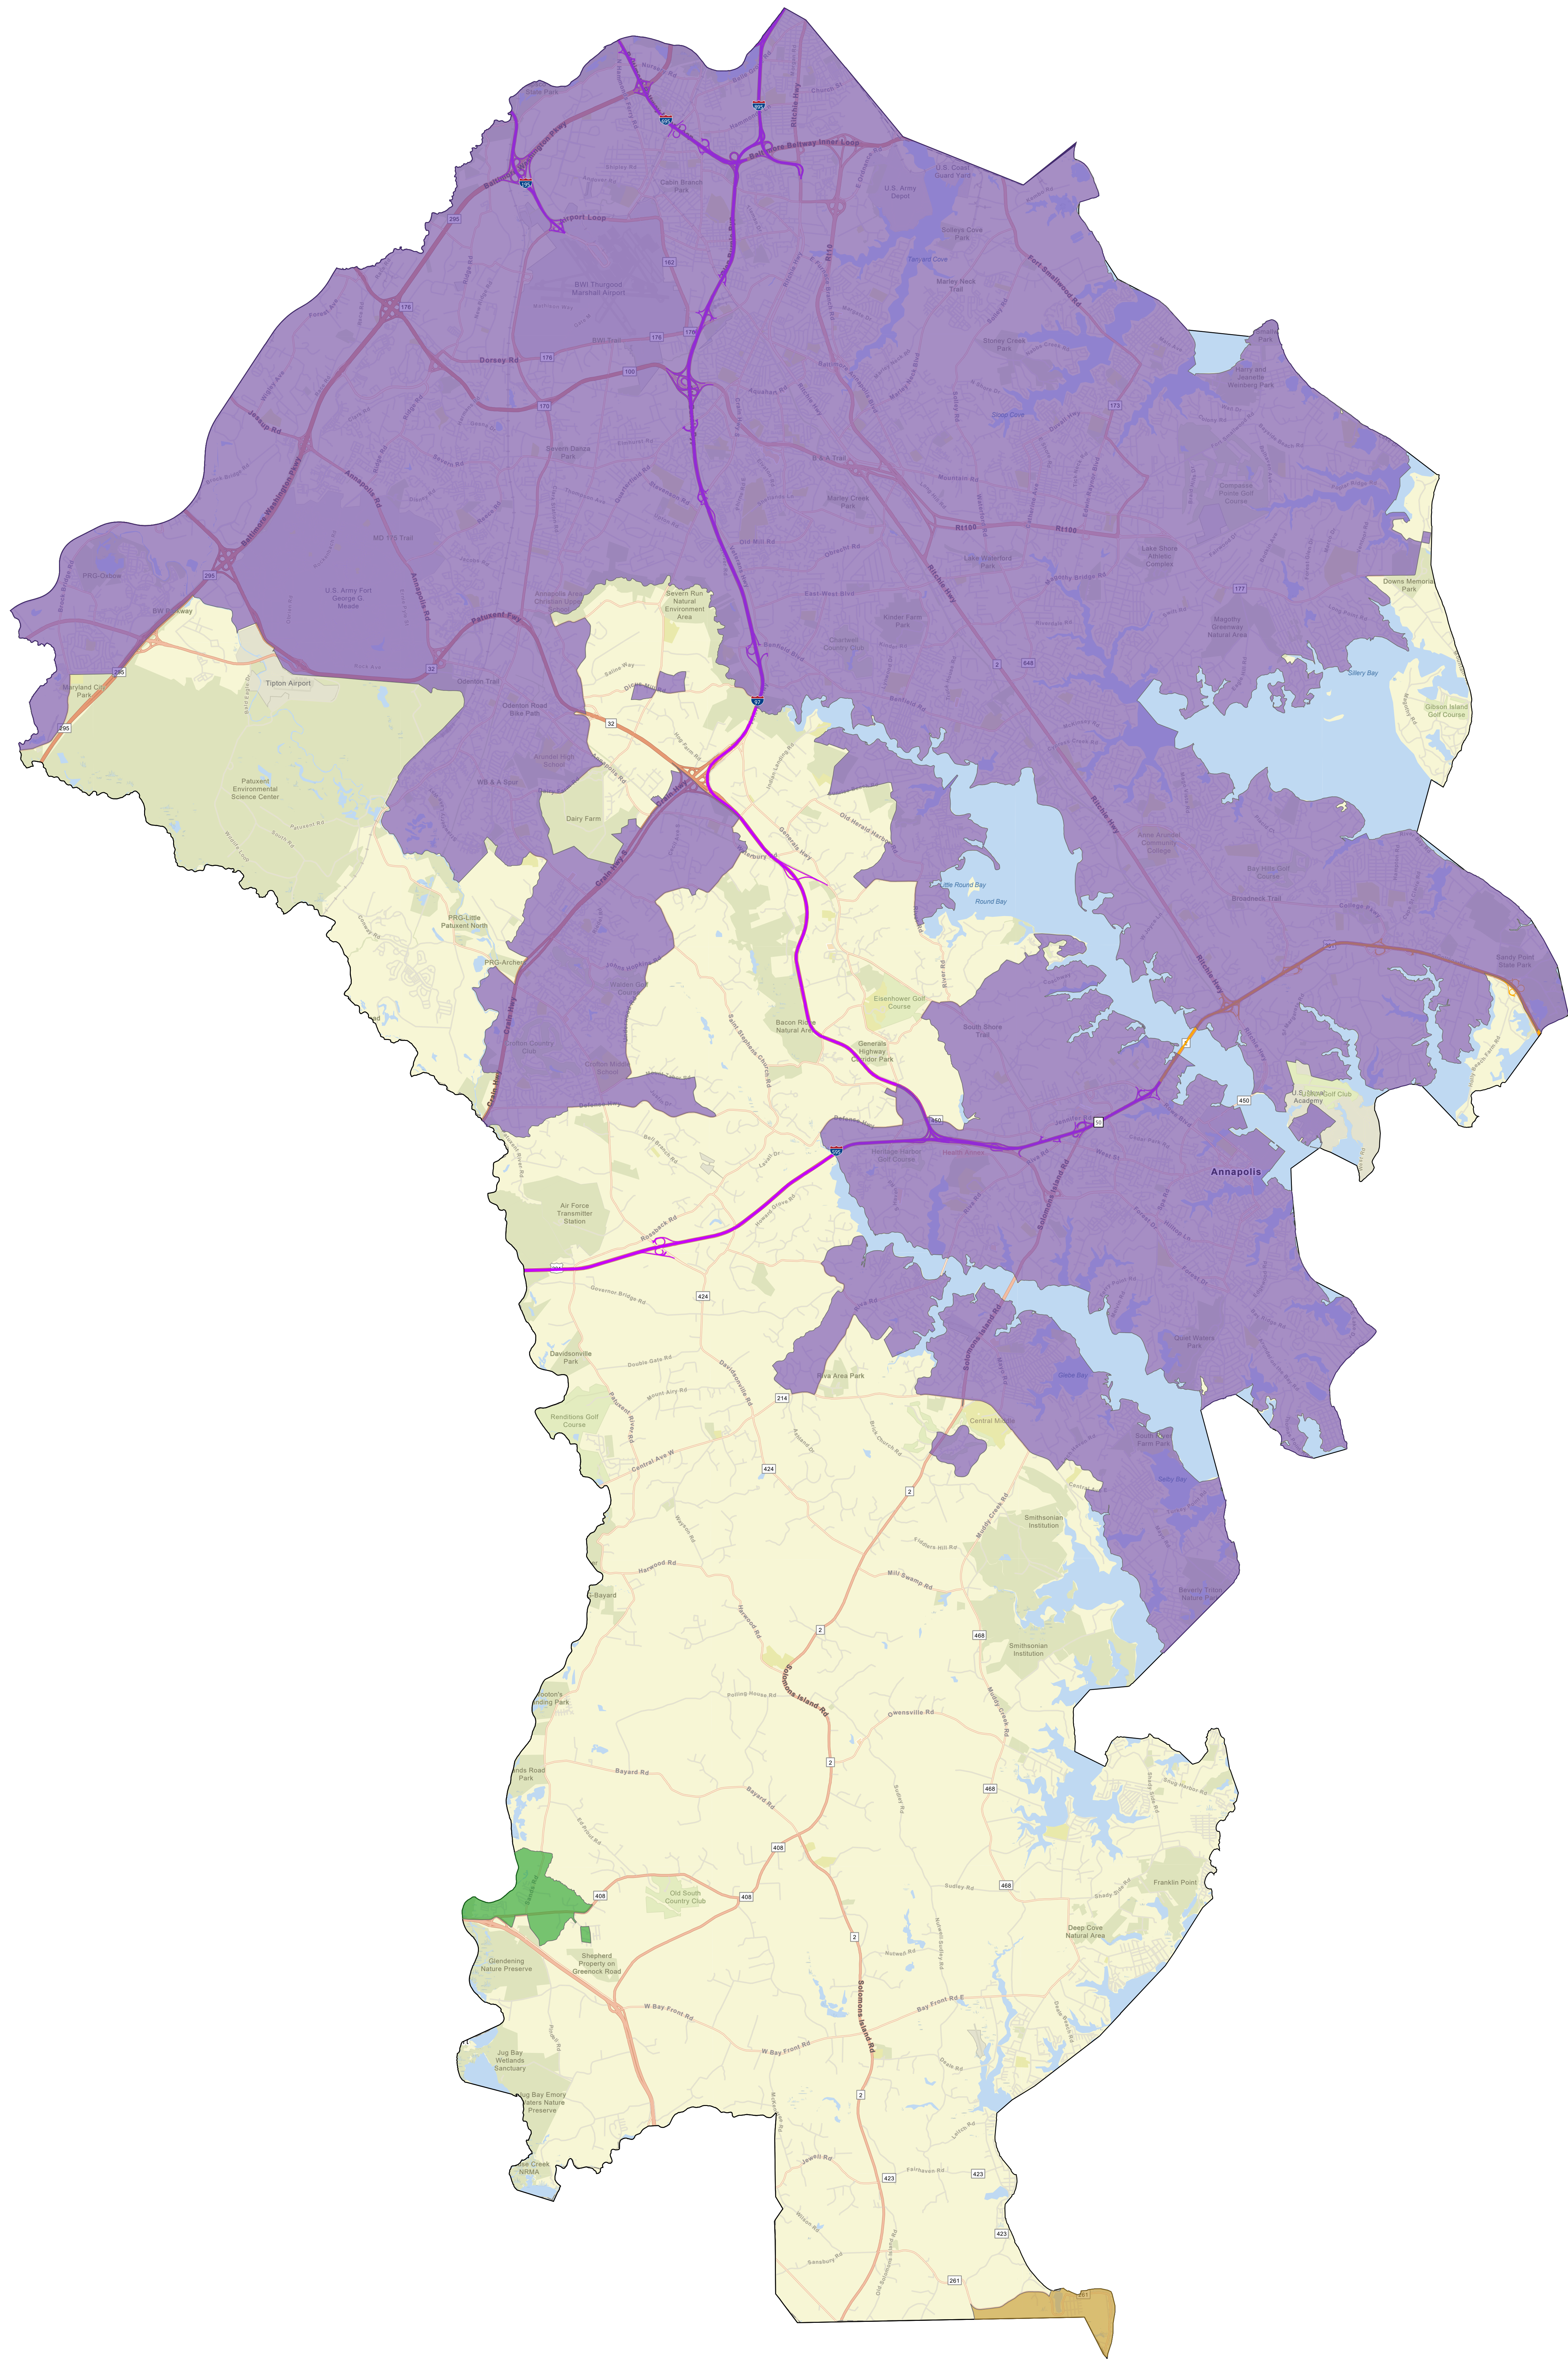

Anne Arundel County Urban Areas 2020

Courtesy of Anne Arundel.

Data Source: 2020 Census TIGER/Line Files
 Prepared by the Maryland Department of Planning
 May 2023

2020 Census Urban Areas

- Baltimore, MD
- Chesapeake Beach, MD
- Washington, Arlington, DC--VA--MD

Interstates US Routes

- Interstate Routes
- Interstate Ramp
- US Route
- US Route Ramp

0 1 Miles