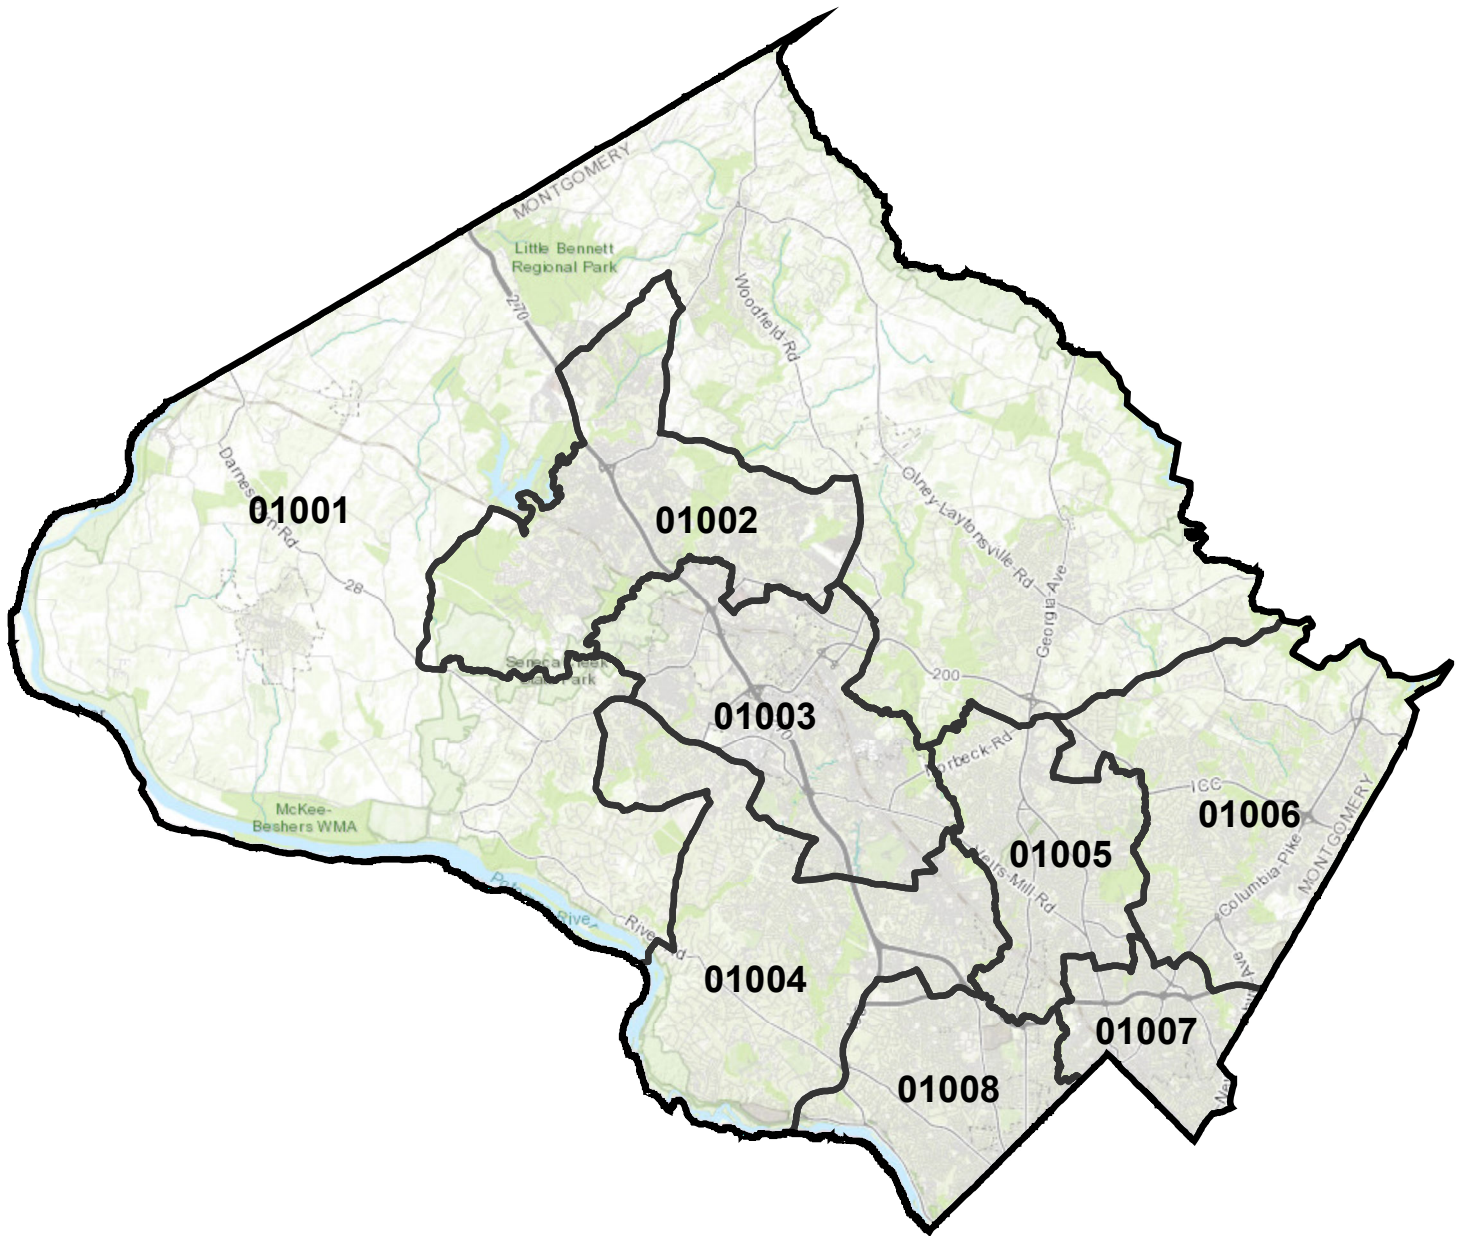

**MARYLAND 2020 CENSUS PUMAS**  
**(01001 - North Montgomery County)**  
**(01002 - North Central Montgomery County)**  
**(01003 - Central Montgomery County)**  
**(01004 - Southwest Montgomery County)**  
**(01005 - East Central Montgomery County)**  
**(01006 - East Montgomery County)**  
**(01007 - Southeast Montgomery County)**  
**(01008 - South Montgomery County)**

**DEPARTMENT OF PLANNING**

Source: U.S. Department of Commerce,  
Bureau of the Census, 2022

 2020 PUMA Boundaries