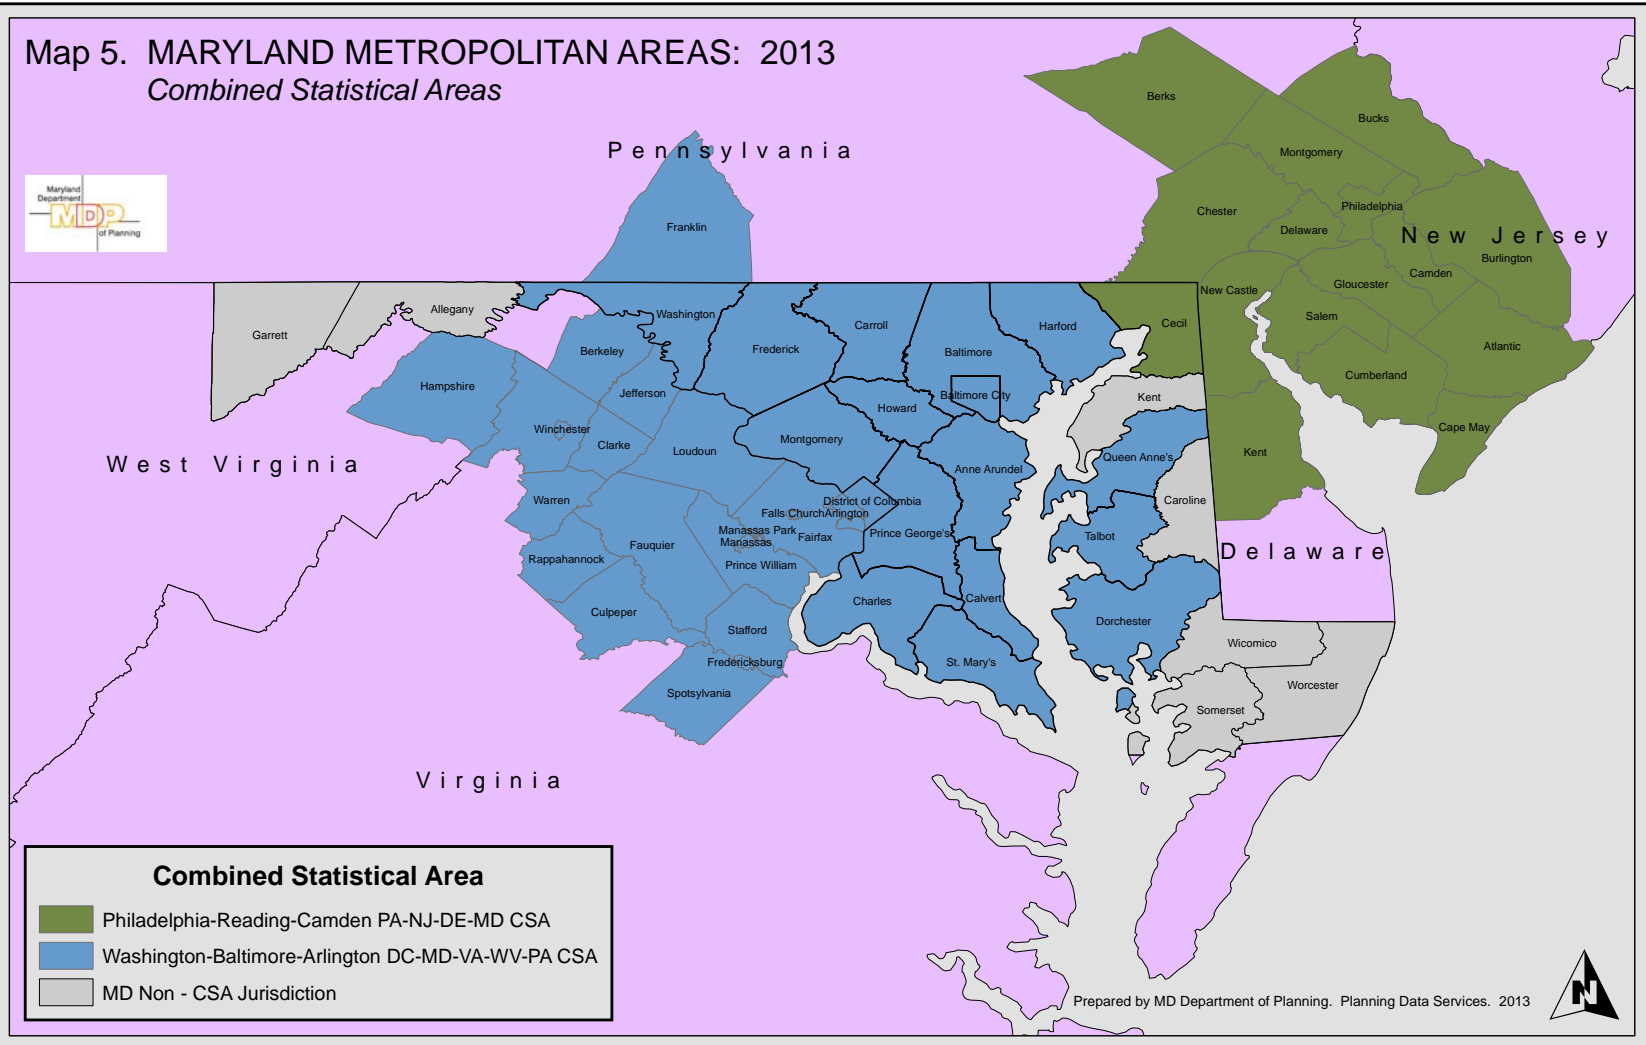

Map 5. MARYLAND METROPOLITAN AREAS: 2013
 Combined Statistical Areas

Combined Statistical Area

- Philadelphia-Reading-Camden PA-NJ-DE-MD CSA
- Washington-Baltimore-Arlington DC-MD-VA-WV-PA CSA
- MD Non - CSA Jurisdiction