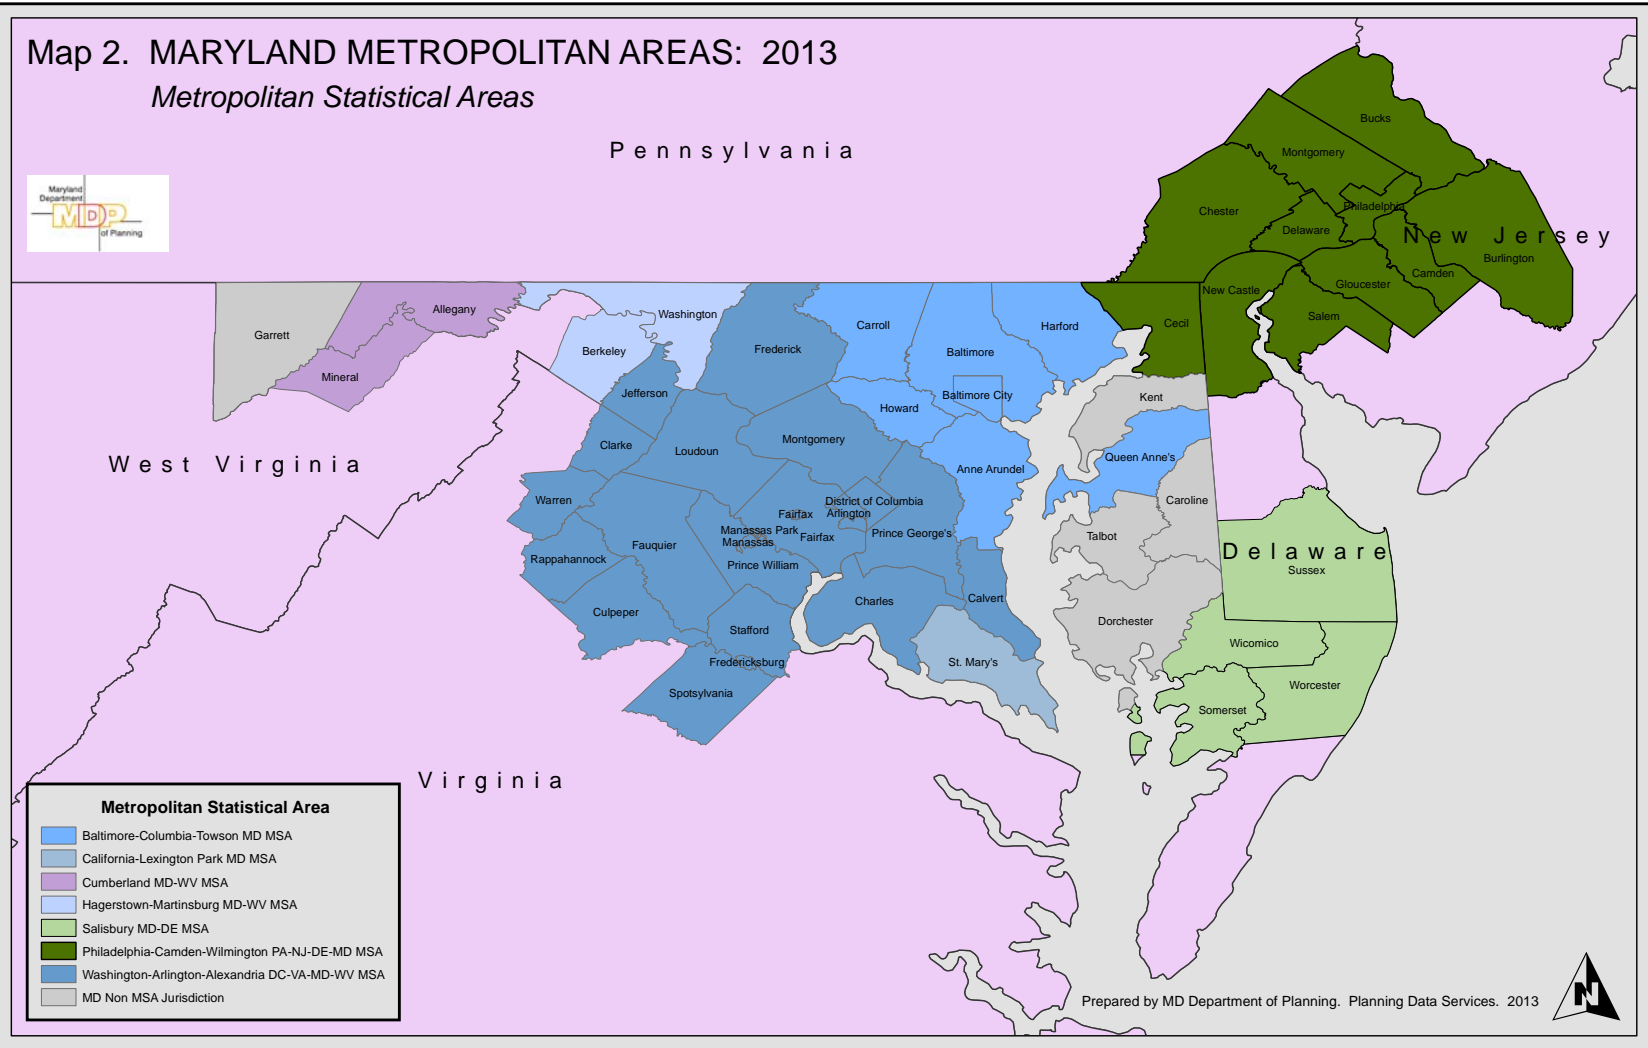

Map 2. MARYLAND METROPOLITAN AREAS: 2013

Metropolitan Statistical Areas

Metropolitan Statistical Area	
■	Baltimore-Columbia-Towson MD MSA
■	California-Lexington Park MD MSA
■	Cumberland MD-WV MSA
■	Hagerstown-Martinsburg MD-WV MSA
■	Salisbury MD-DE MSA
■	Philadelphia-Camden-Wilmington PA-NJ-DE-MD MSA
■	Washington-Arlington-Alexandria DC-VA-MD-WV MSA
■	MD Non MSA Jurisdiction