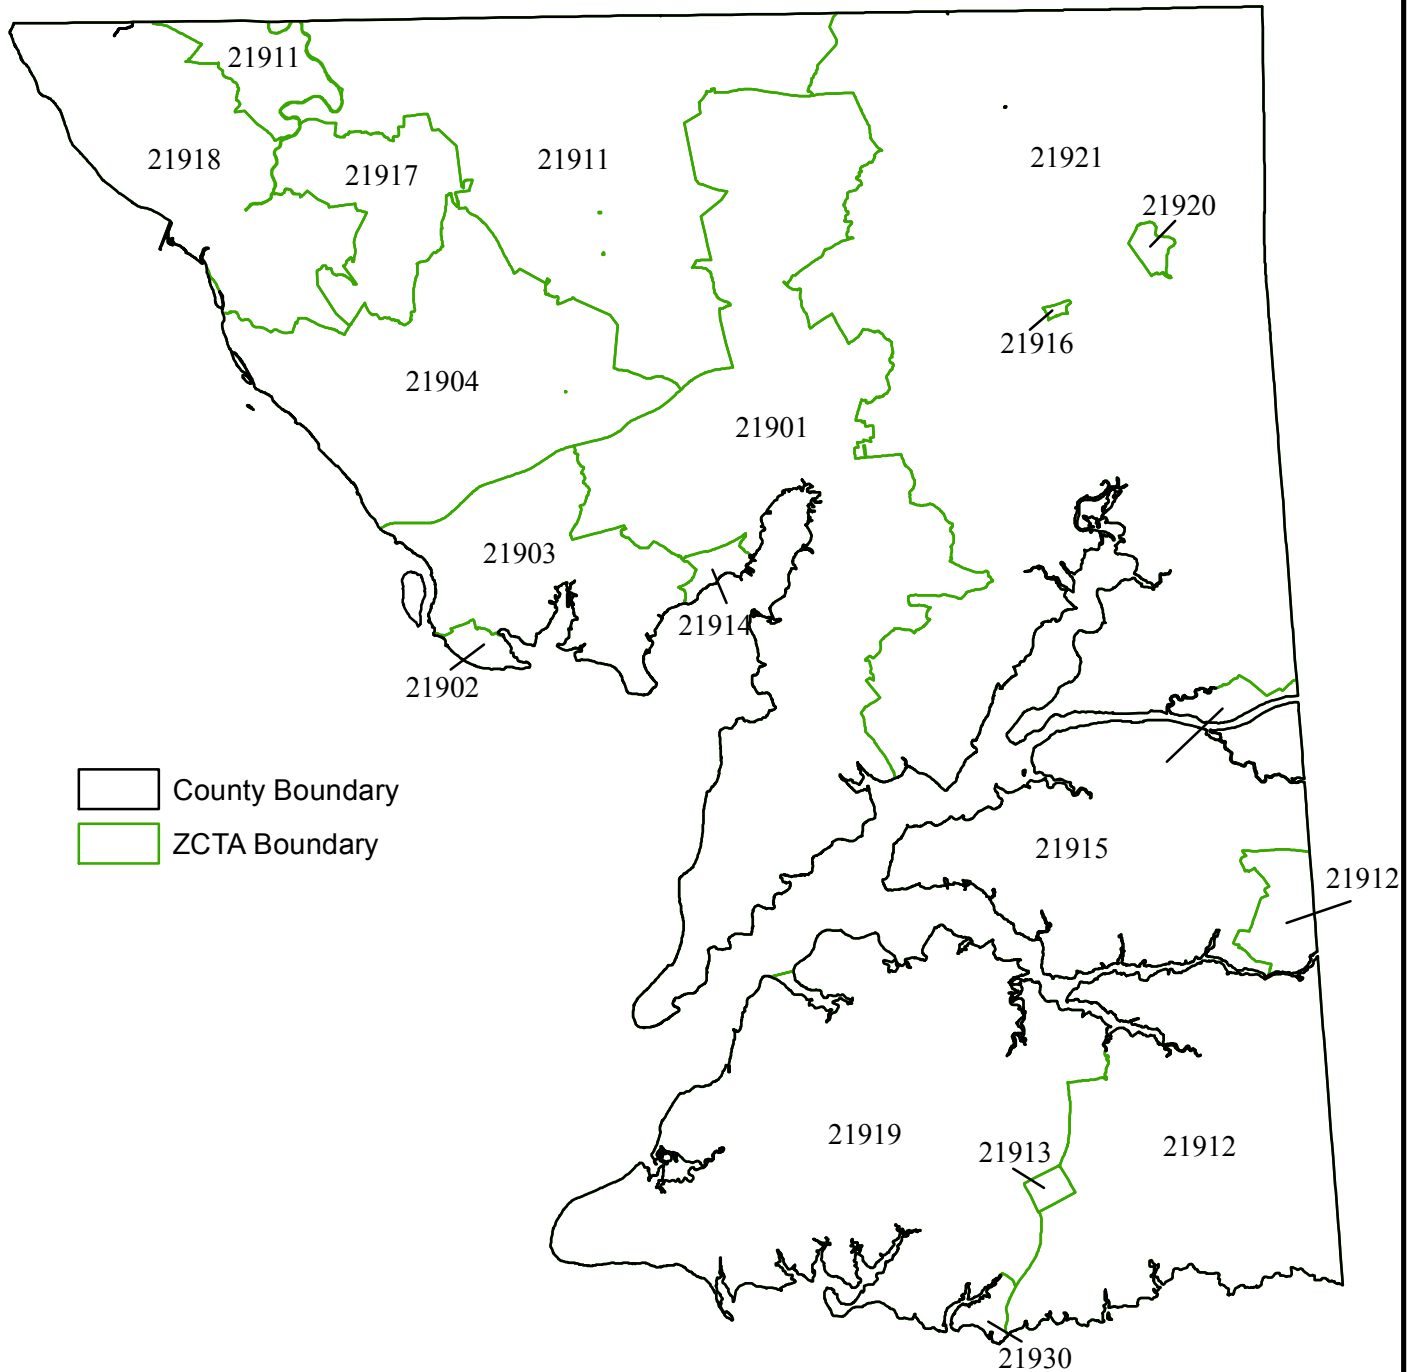

Cecil County, Maryland 2010 Zip Code Tabulation Areas

County Boundary
ZCTA Boundary

Prepared by the Maryland Department of Planning,
Projections & Data Analysis / State Data Center
Source: U.S. Census Bureau, 2010 Census