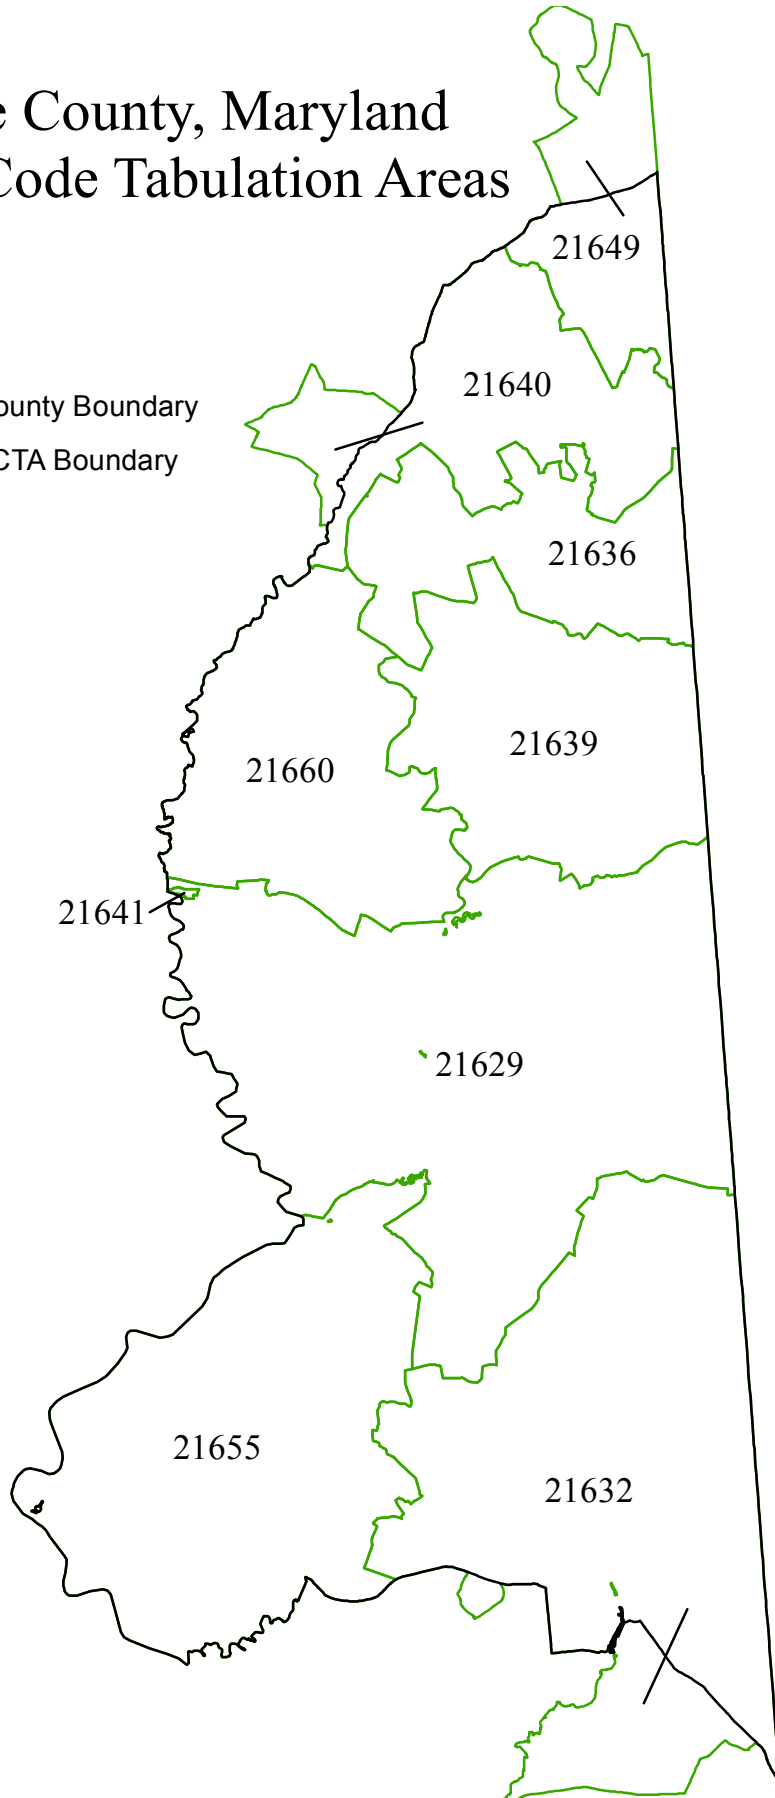

Caroline County, Maryland 2010 Zip Code Tabulation Areas

- County Boundary
- ZCTA Boundary

Prepared by the Maryland Department of Planning,
Projections & Data Analysis / State Data Center
Source: U.S. Census Bureau, 2010 Census