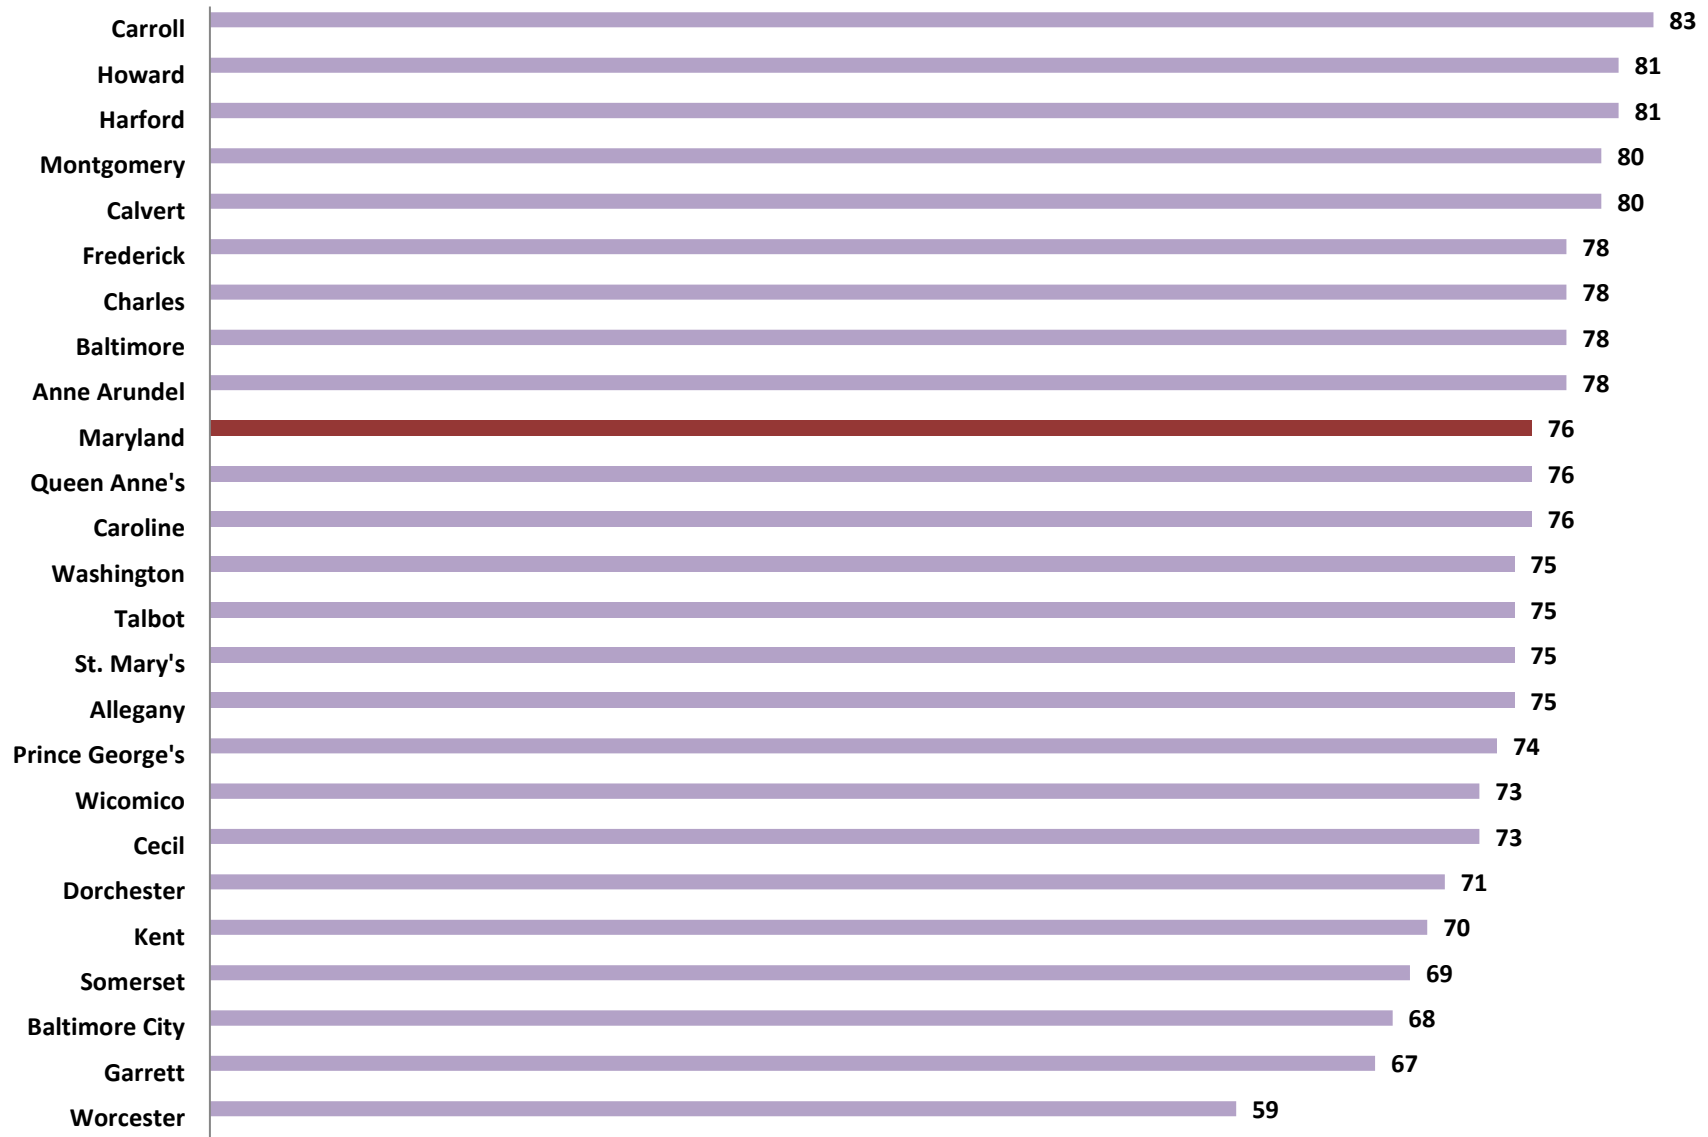

## 2010 Final Participation Rates for Maryland's Jurisdictions

Prepared by the Maryland Department of Planning. Source: U.S. Census Bureau, October 21, 2010