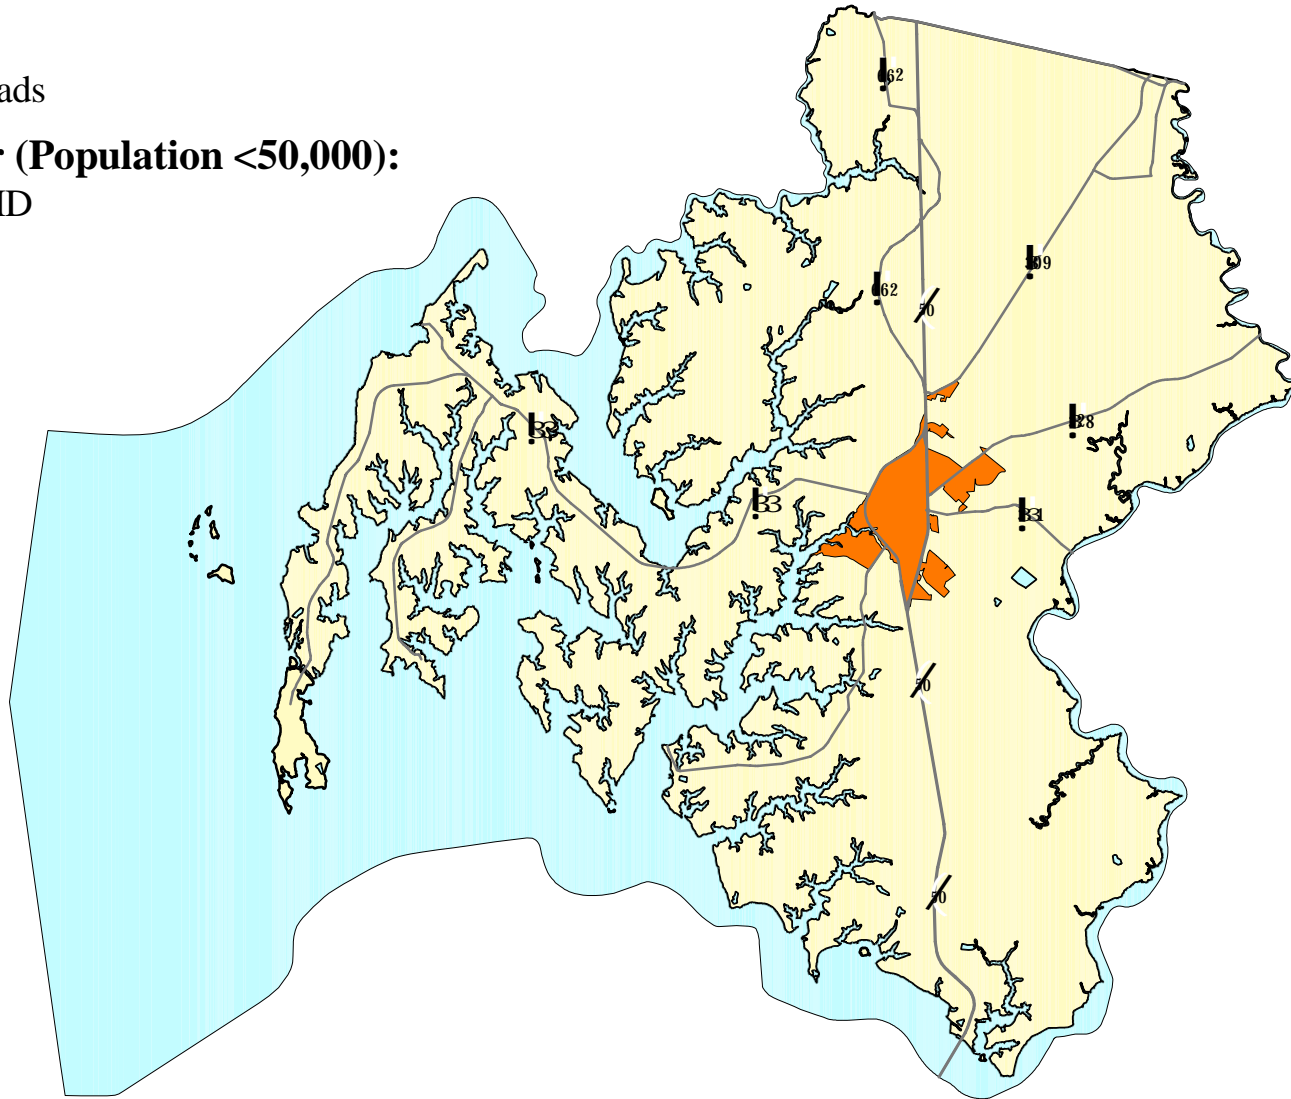

Urban Areas in Talbot County, Maryland - 2000

 Major Roads

Urban Cluster (Population <50,000):

 Easton, MD

Source: U.S. Department of Commerce. Bureau of the Census. 2000 Census of Population
Prepared by the Maryland Department of Planning, Planning Data Services. June 2002.