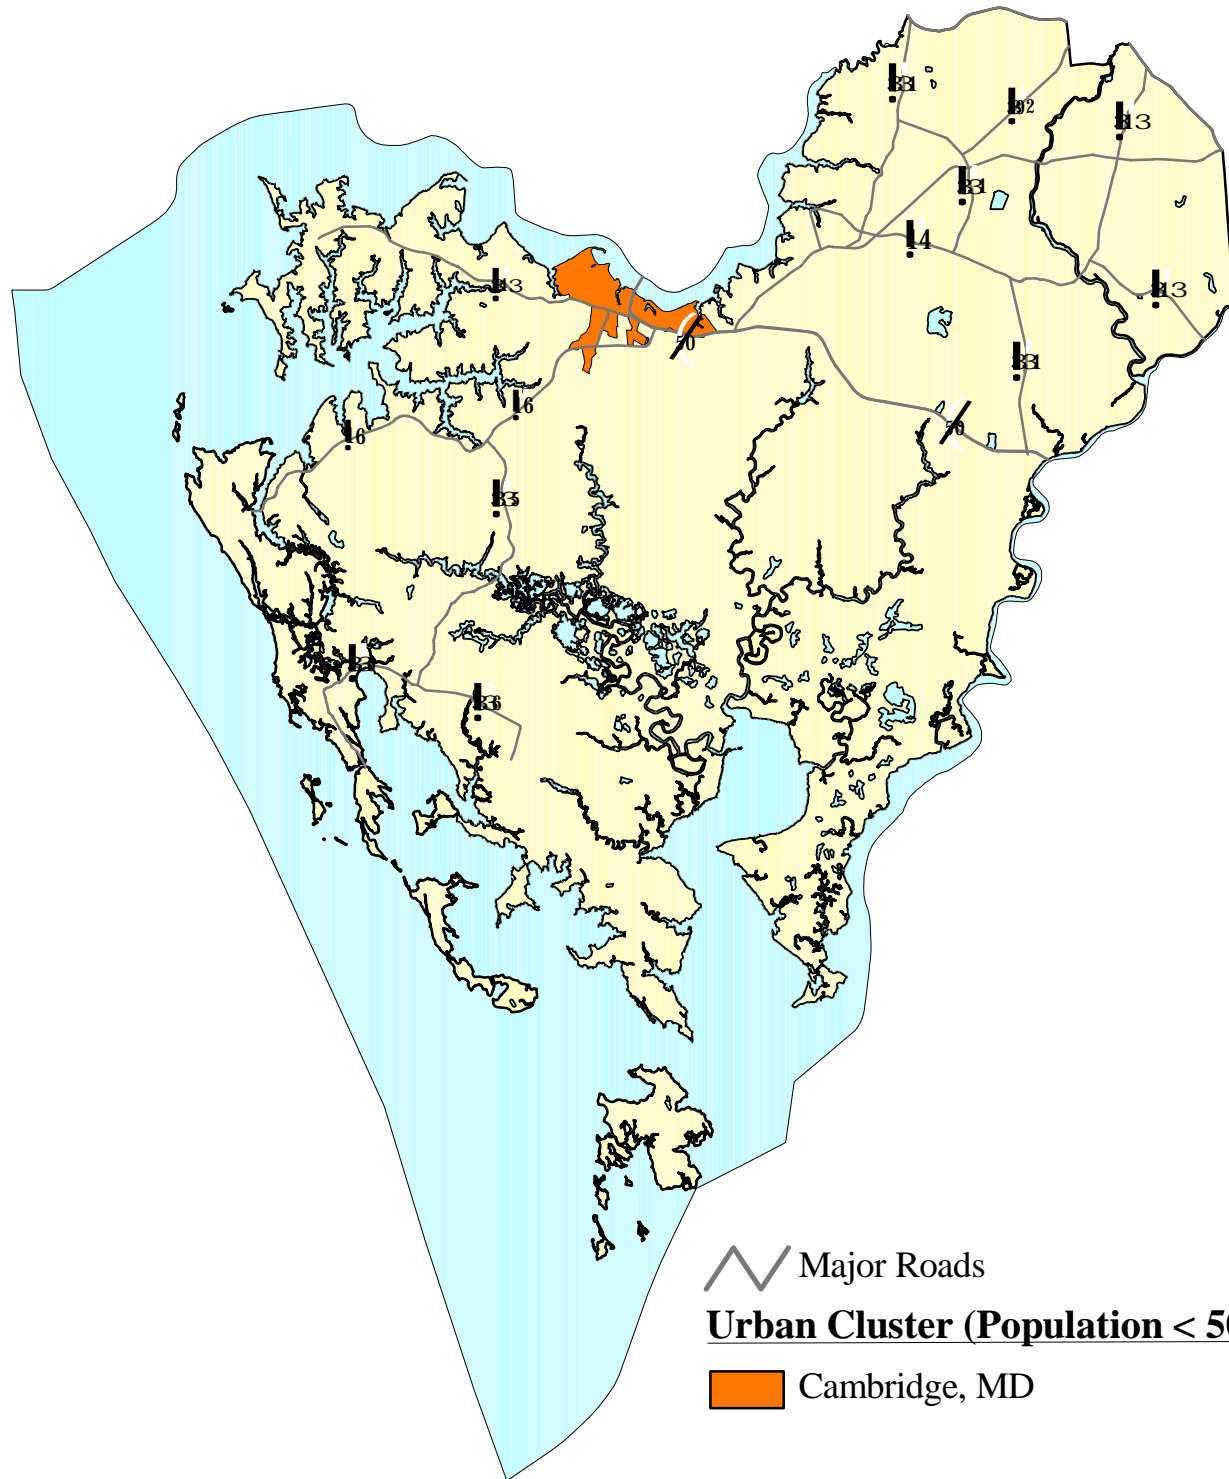

Urban Areas in Dorchester County Maryland - 2000

Source: U.S. Department of Commerce. Bureau of the Census. 2000 Census of Population
Prepared by the Maryland Department of Planning, Planning Data Services. June 2002.