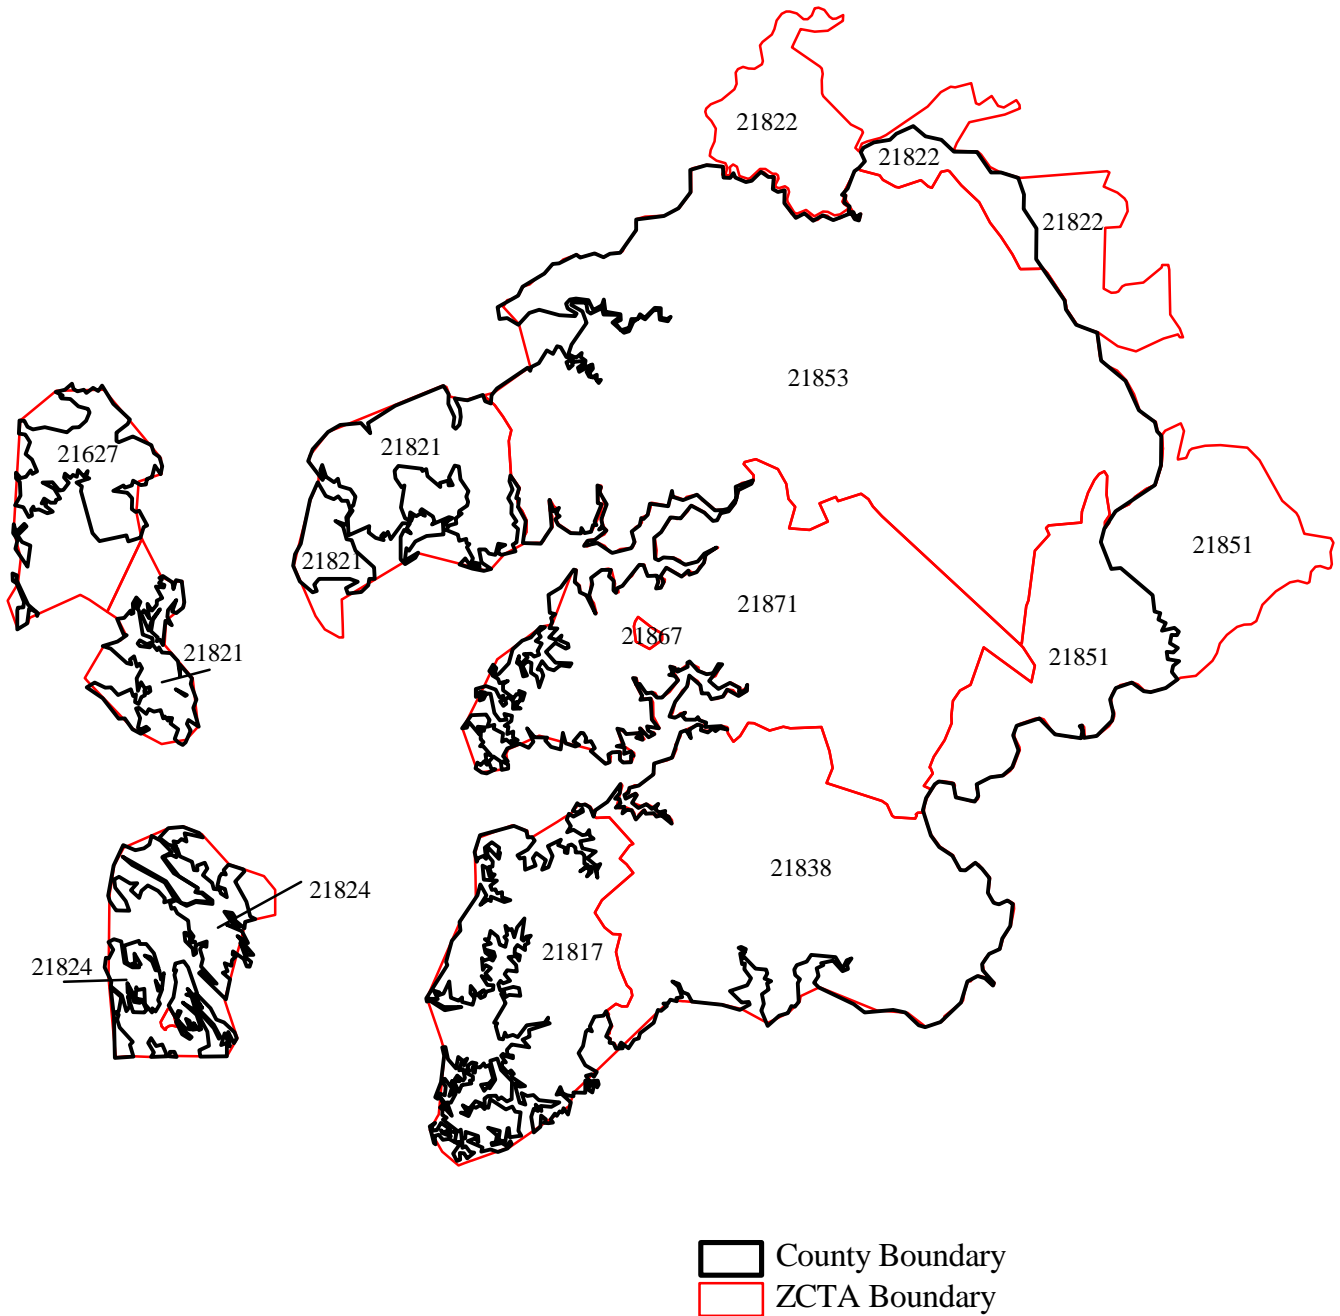

2000 CENSUS ZCTA BOUNDARIES FOR SOMERSET COUNTY

Source: U.S. Census Bureau
Prepared by the Maryland Department of Planning, Planning Data Services, August 2001.