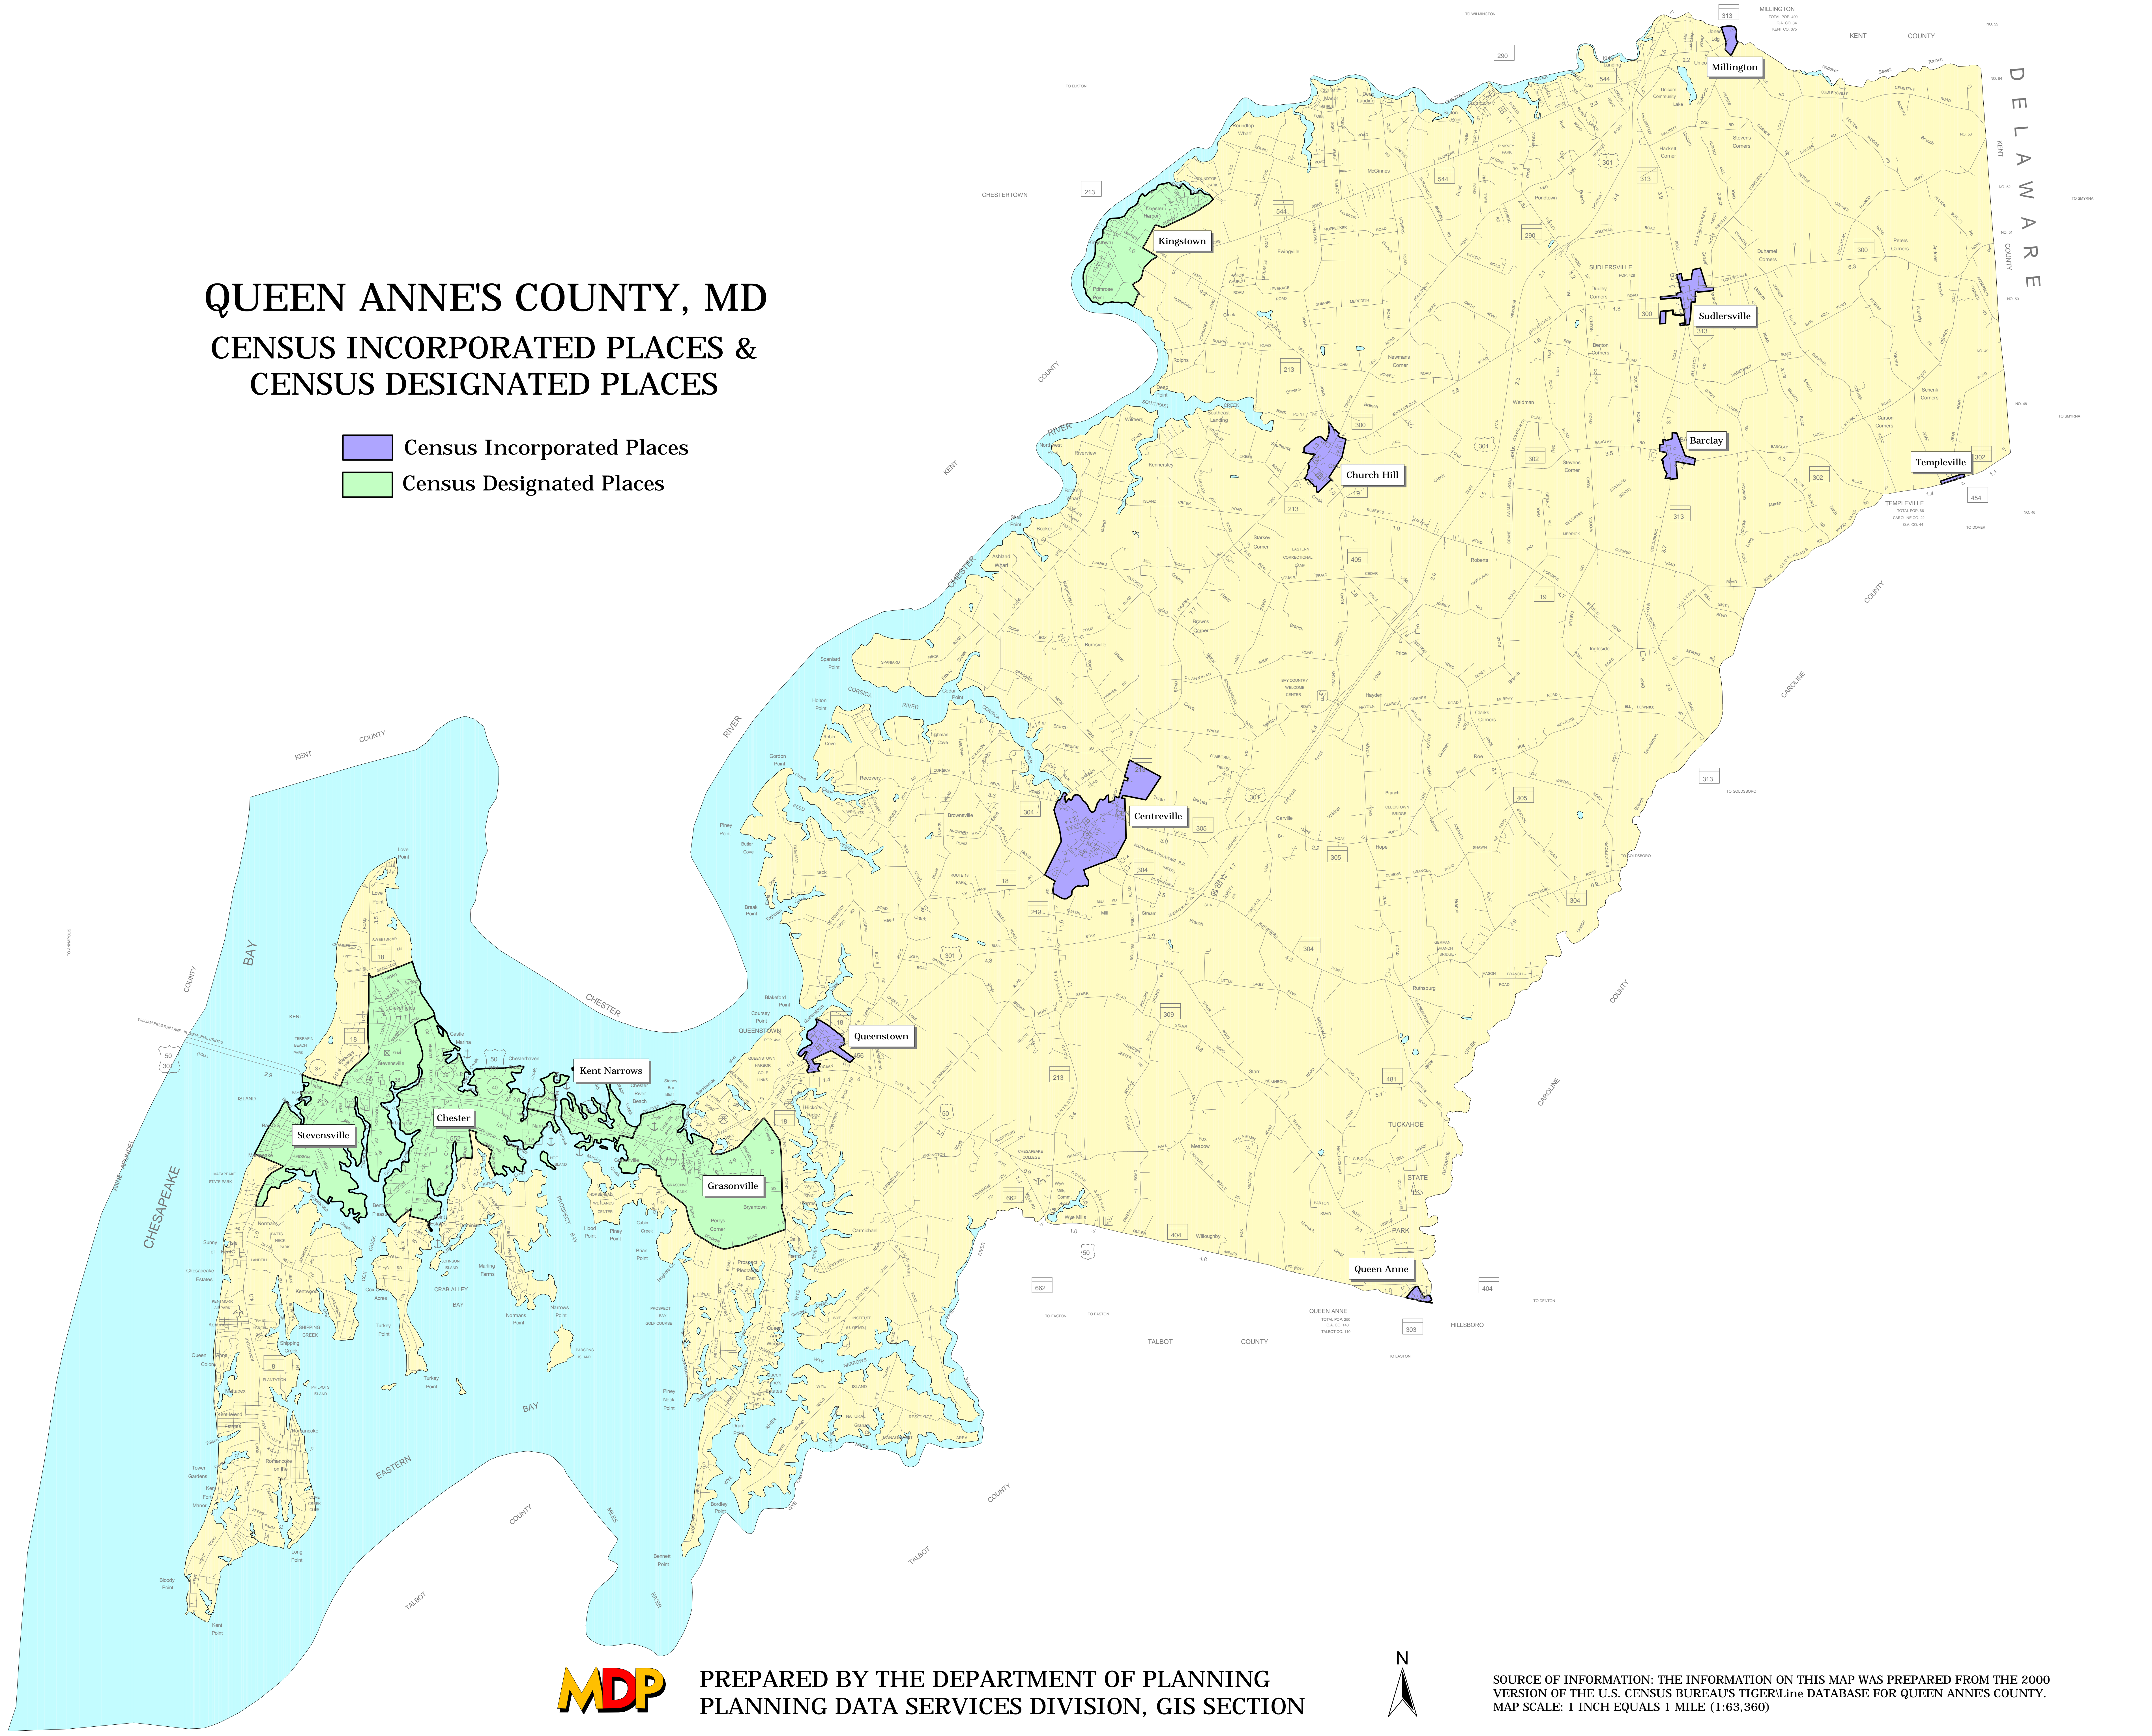

QUEEN ANNE'S COUNTY, MD CENSUS INCORPORATED PLACES & CENSUS DESIGNATED PLACES

- Census Incorporated Places
- Census Designated Places

PREPARED BY THE DEPARTMENT OF PLANNING
PLANNING DATA SERVICES DIVISION, GIS SECTION

SOURCE OF INFORMATION: THE INFORMATION ON THIS MAP WAS PREPARED FROM THE 2000 VERSION OF THE U.S. CENSUS BUREAU'S TIGER/Line DATABASE FOR QUEEN ANNE'S COUNTY. MAP SCALE: 1 INCH EQUALS 1 MILE (1:63,360)