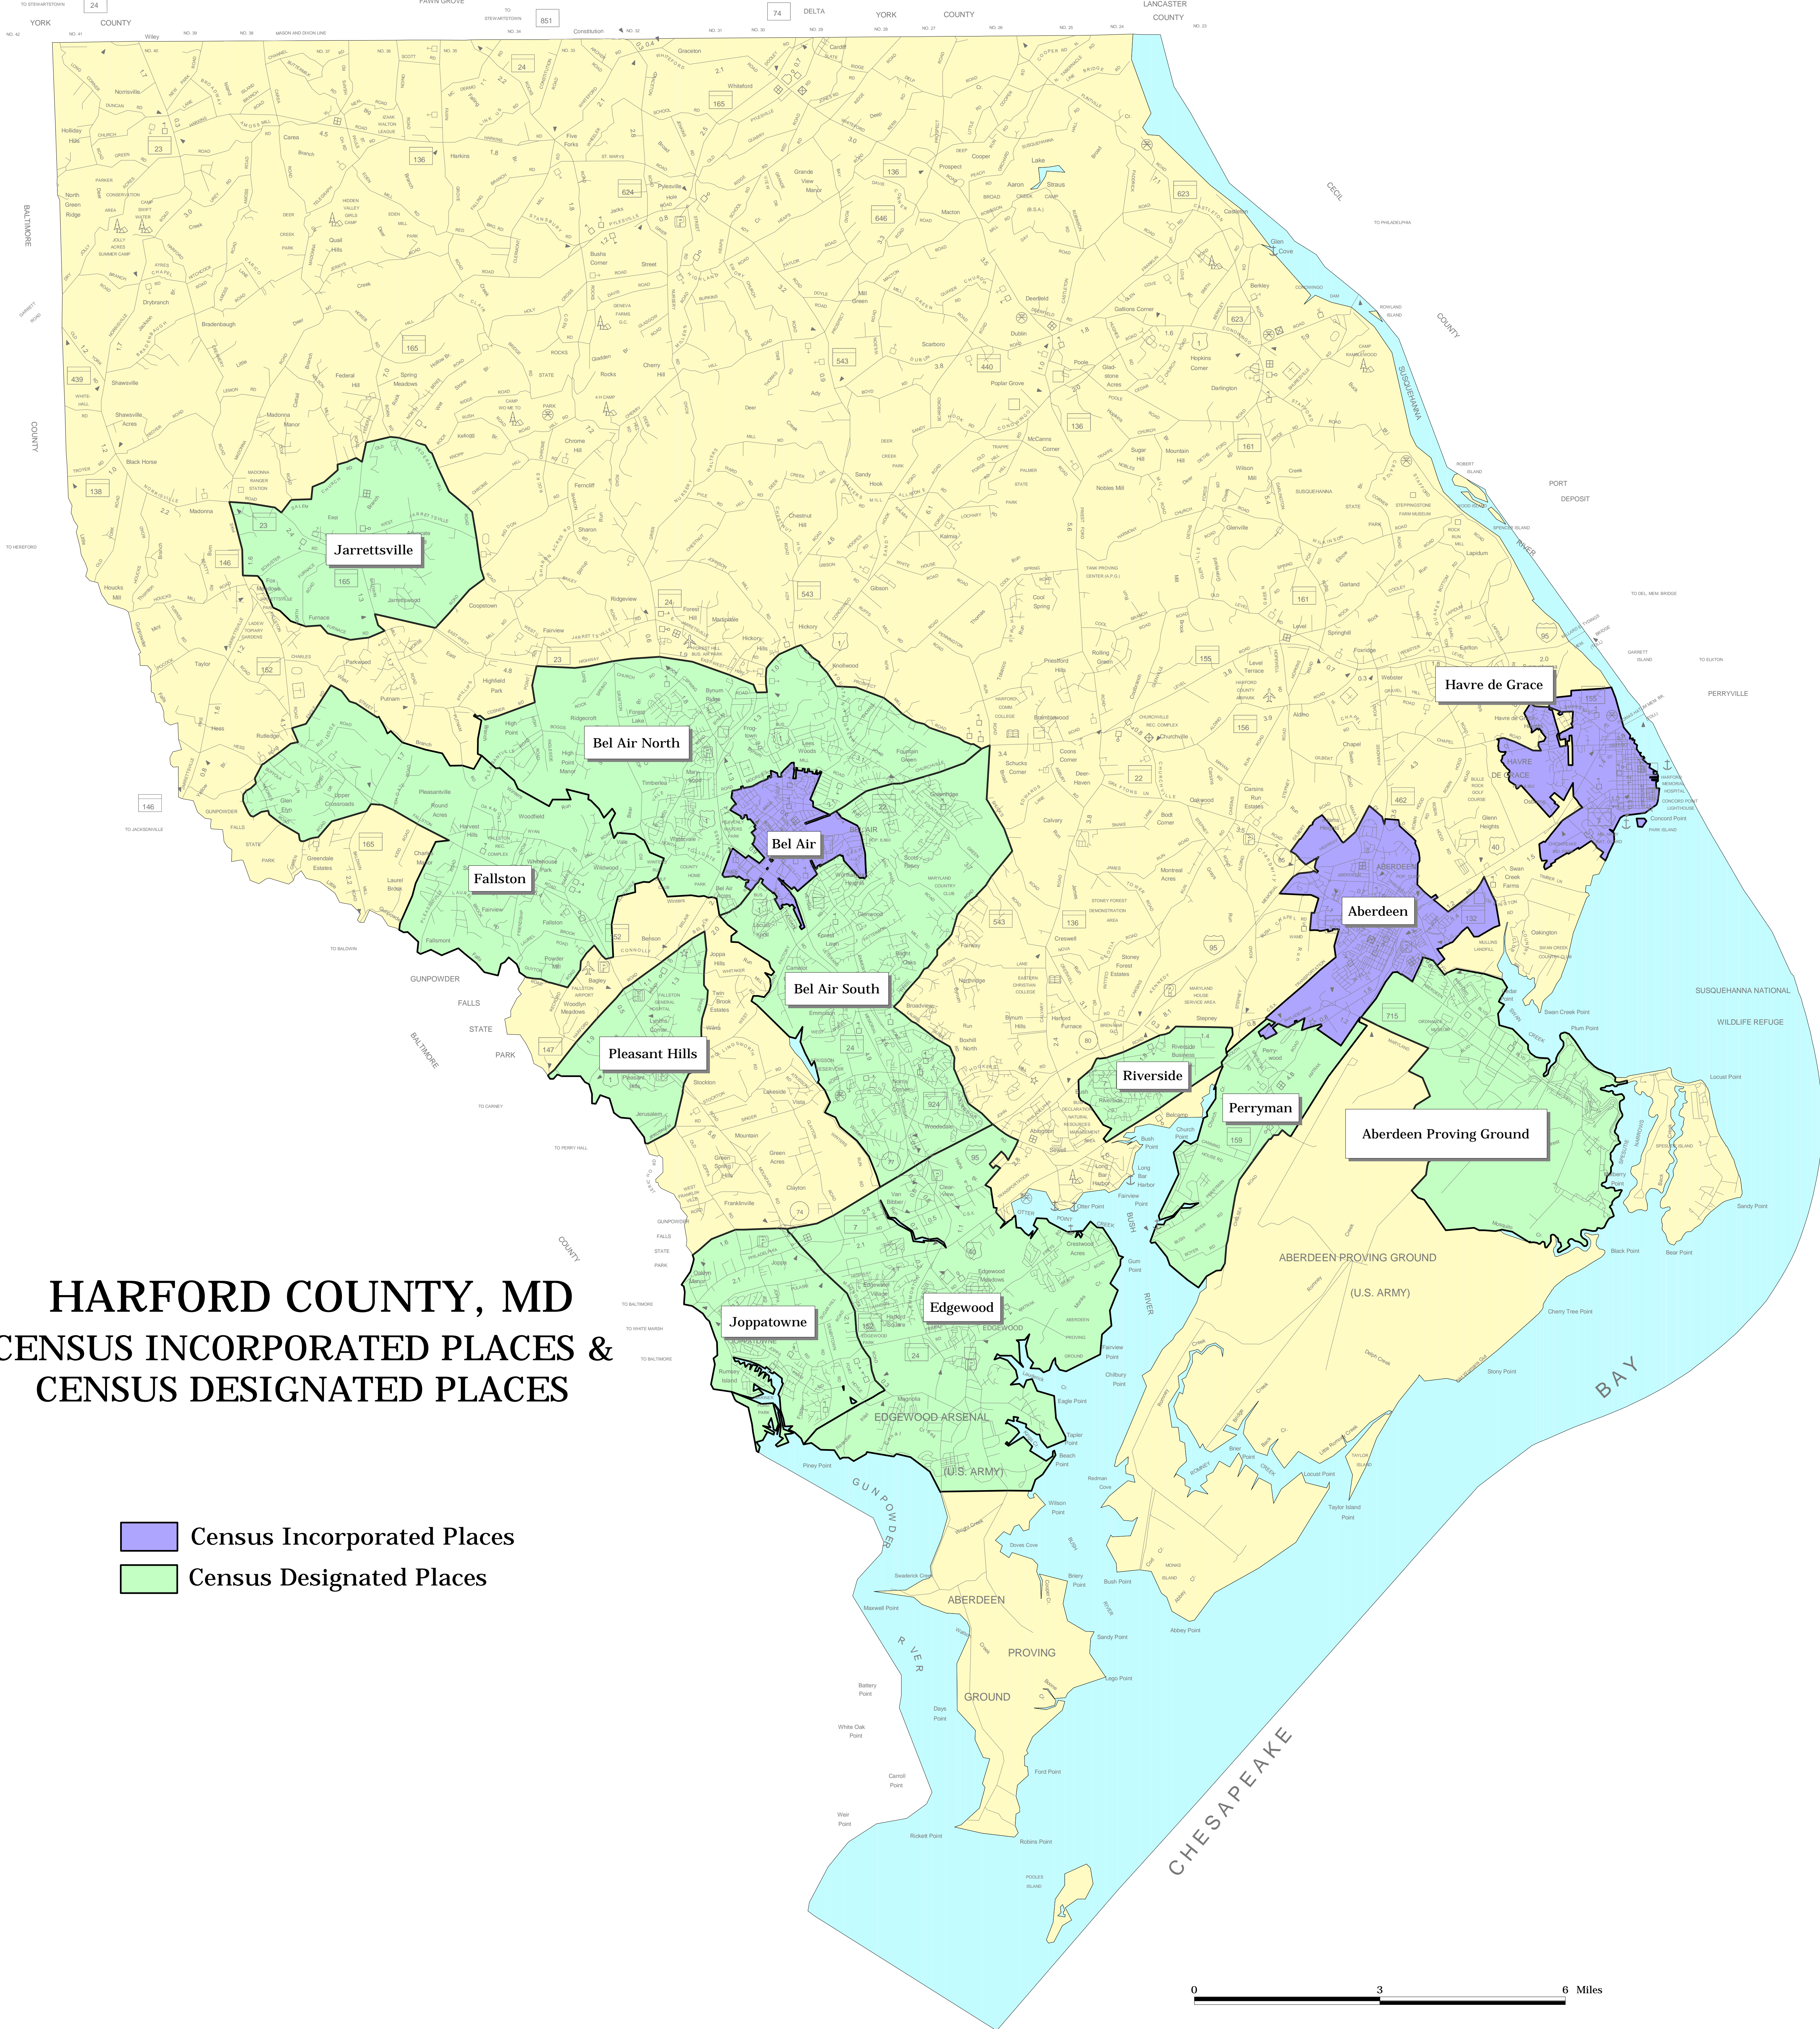

P E N N S Y L V A N I A

**HARFORD COUNTY, MD
CENSUS INCORPORATED PLACES &
CENSUS DESIGNATED PLACES**

-  Census Incorporated Places
-  Census Designated Places

0 3 6 Miles

PREPARED BY THE DEPARTMENT OF PLANNING
PLANNING DATA SERVICES DIVISION, GIS SECTION

SOURCE OF INFORMATION: THE INFORMATION ON THIS MAP WAS PREPARED FROM THE 2000 VERSION OF THE U.S. CENSUS BUREAU'S TIGER/Line DATABASE FOR HARFORD COUNTY. MAP SCALE: 1 INCH EQUALS 1 MILE (1:63,360)