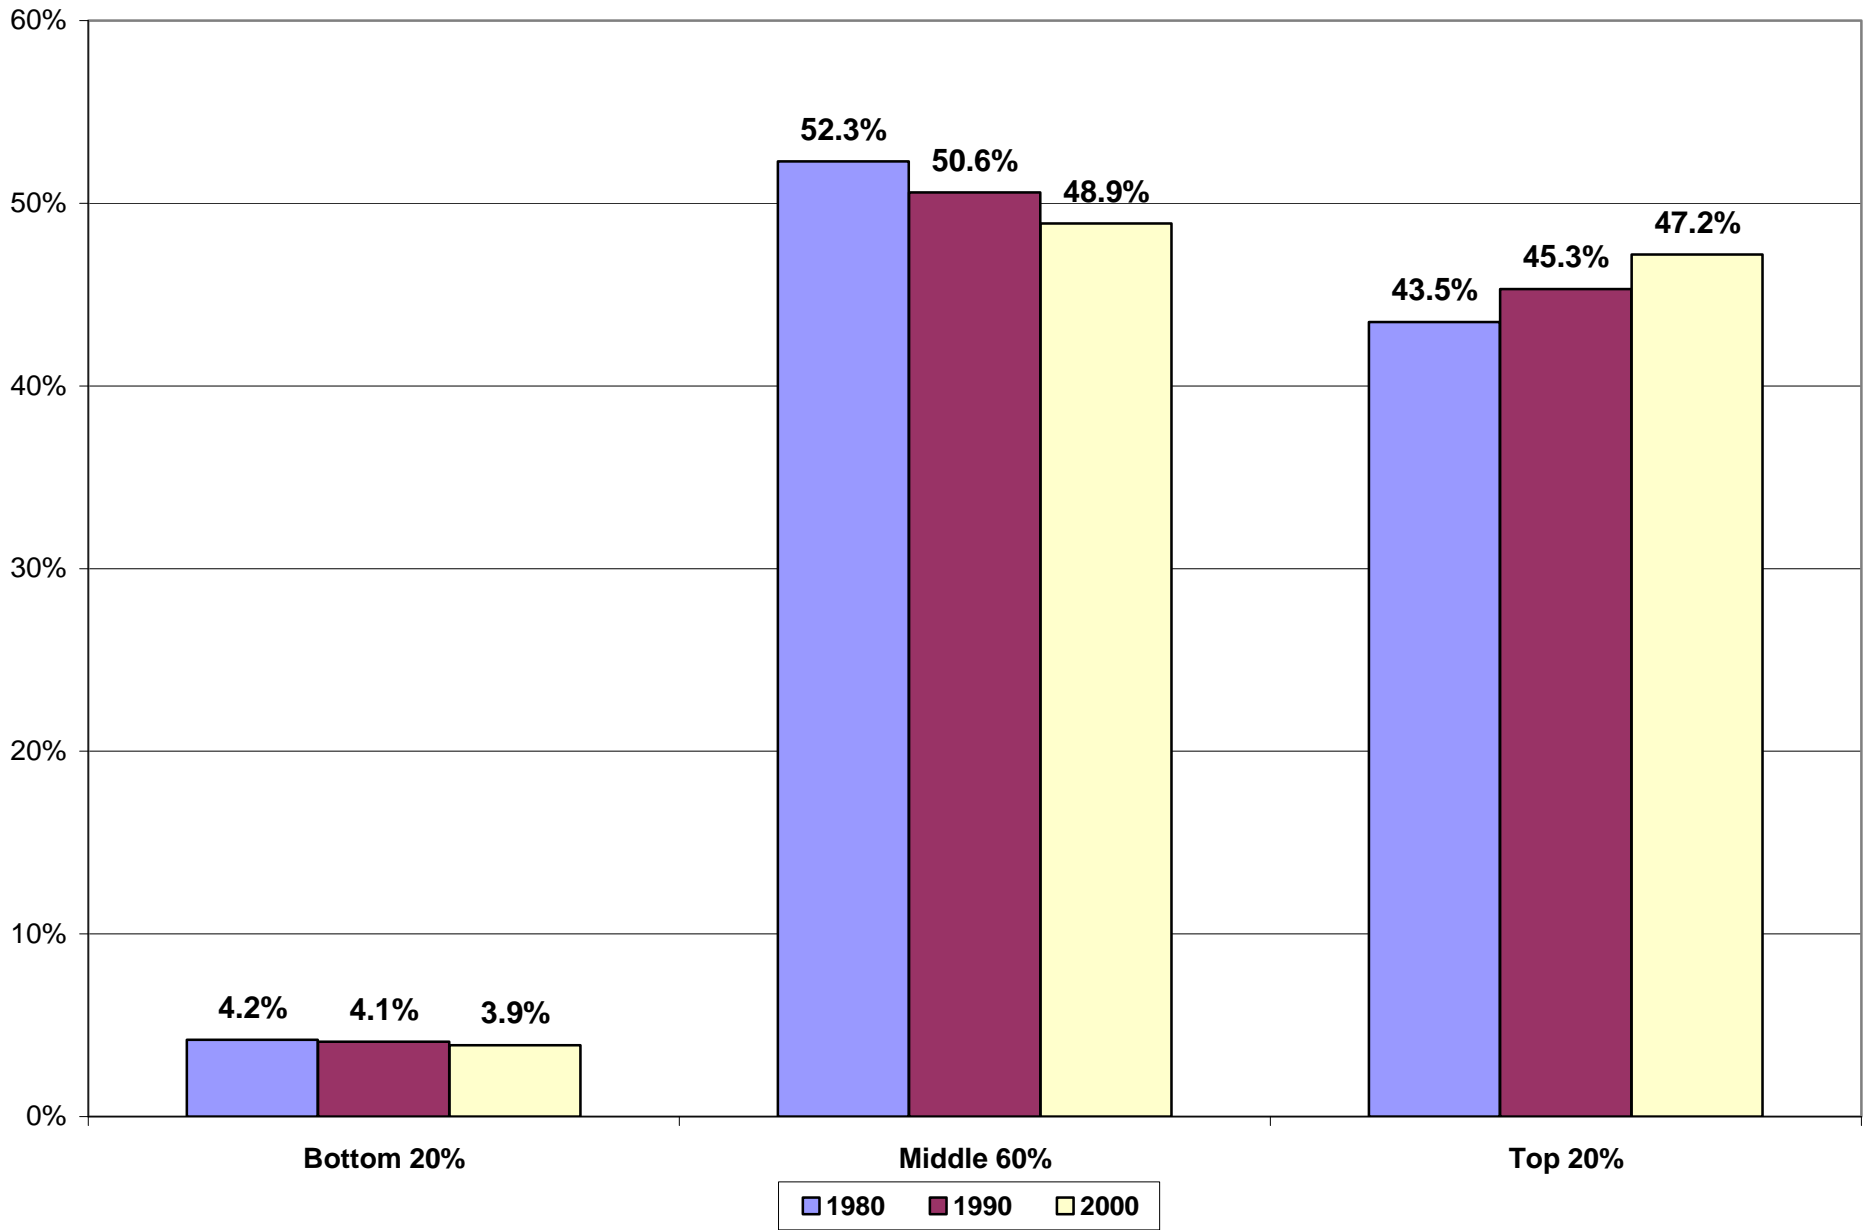

Chart 2. Household Share of Total Income in Maryland, 1980, 1990 & 2000

Prepared by the Md Department of Planning, Planning Data Services, using household income distributions from the 1980, 1990 and 2000 censuses.