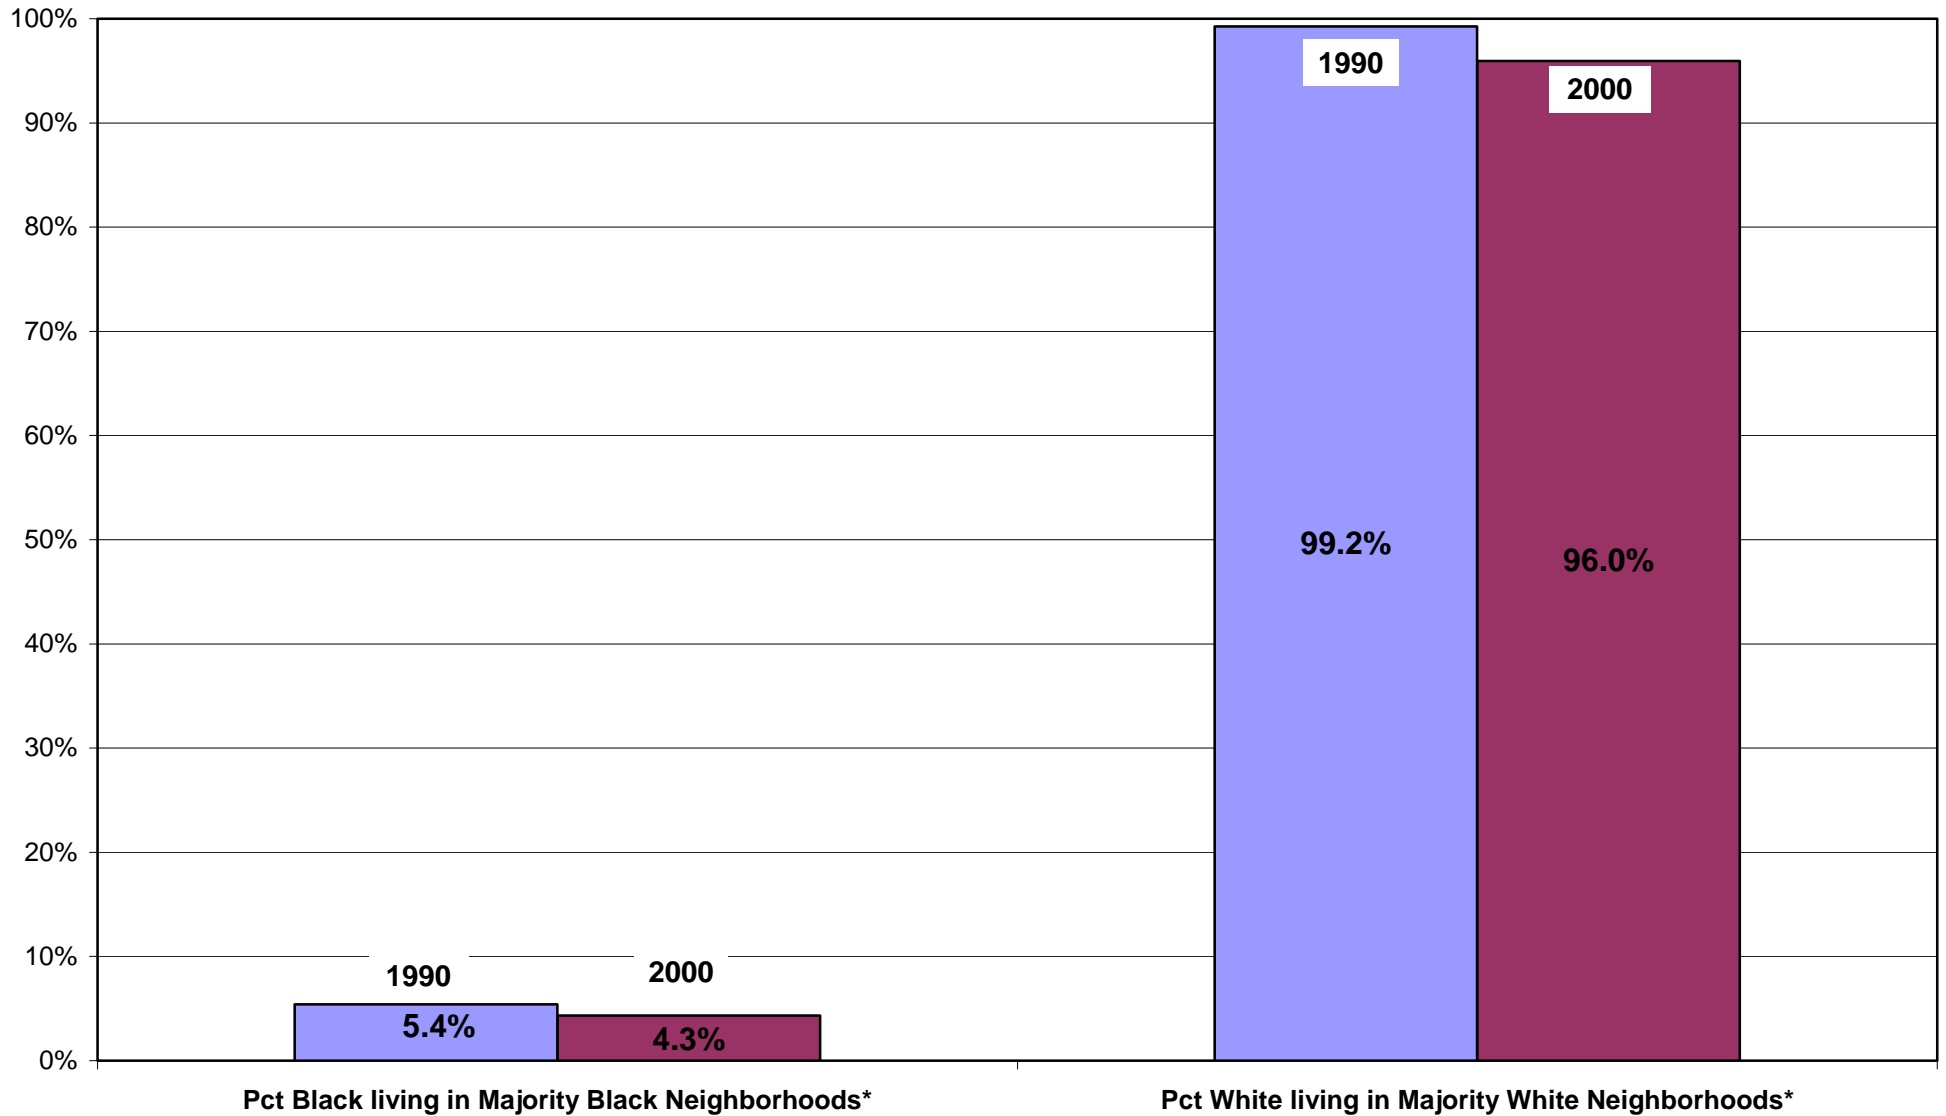

Percent of Black & White Population Living in Majority Black & White Neighborhoods in the Southern Maryland Region, 1990 and 2000

* A neighborhood (I.e. census block group) is majority black or white if black or white share is more than 50% of the total neighborhood population