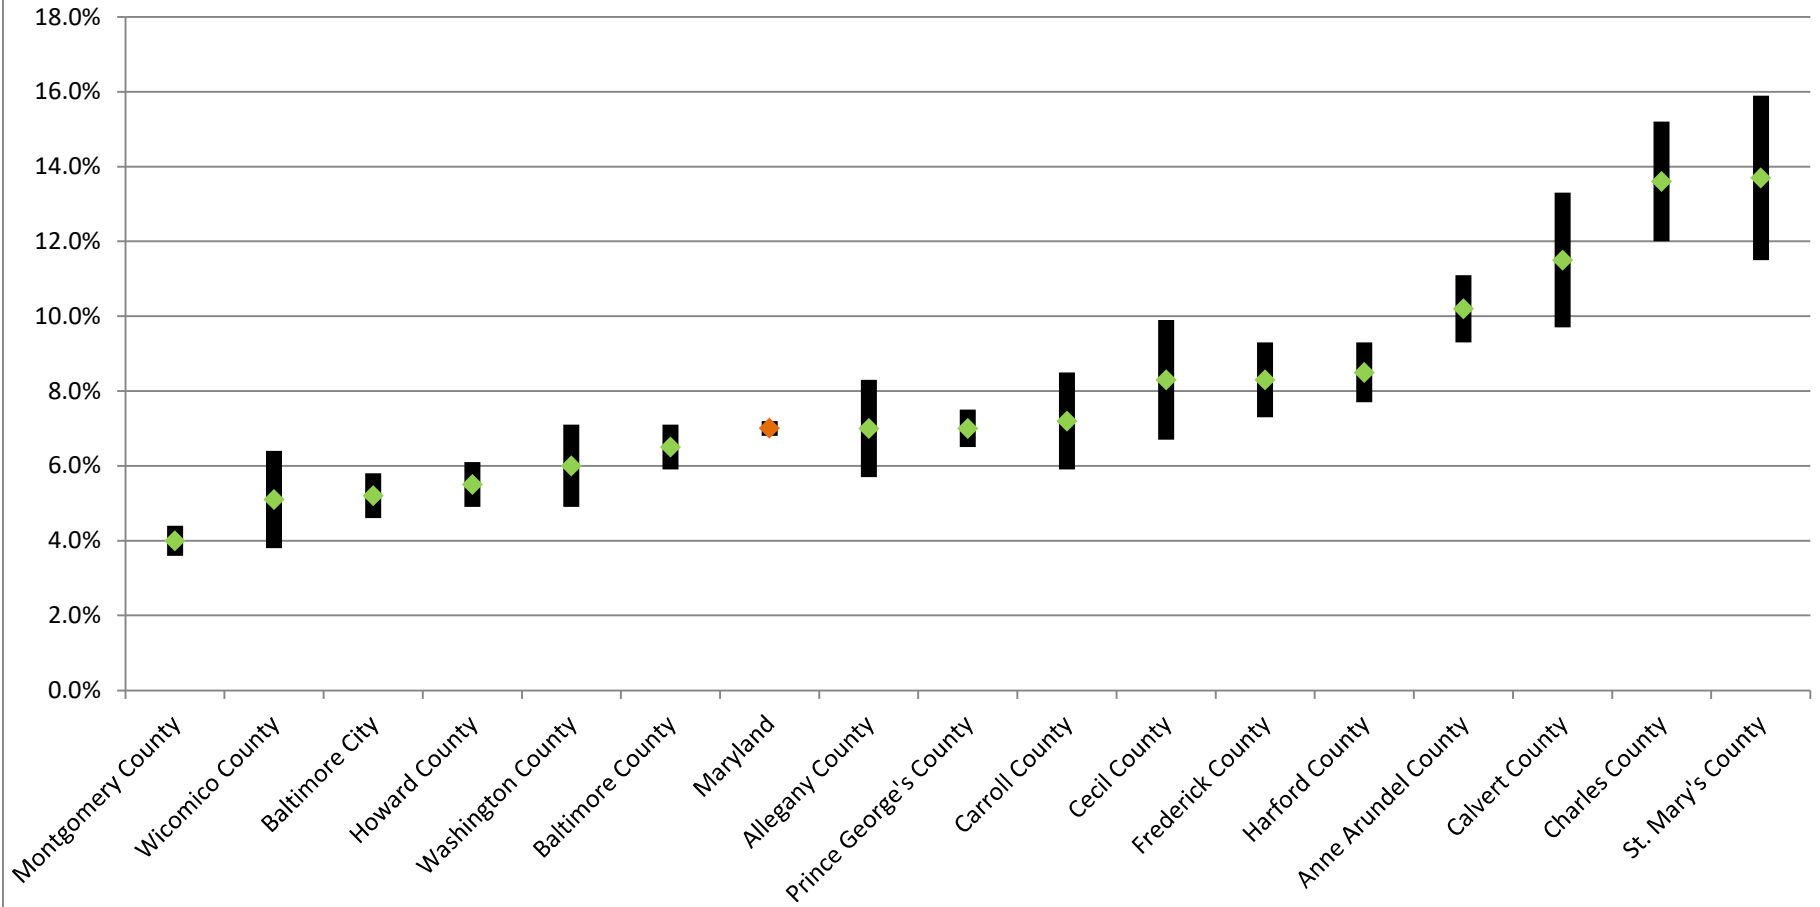

## Percent of the Civilian Population 18 Years and Over Who Are Veterans in Maryland and its Jurisdictions, 2021 (with Margin of Error)

\* Apparent differences may not be statistically significant at the 90 percent confidence interval.

Prepared by the Maryland Department of Planning, from the 2021 ACS for the 16 counties covered (population of 65,000 or more), September 2022