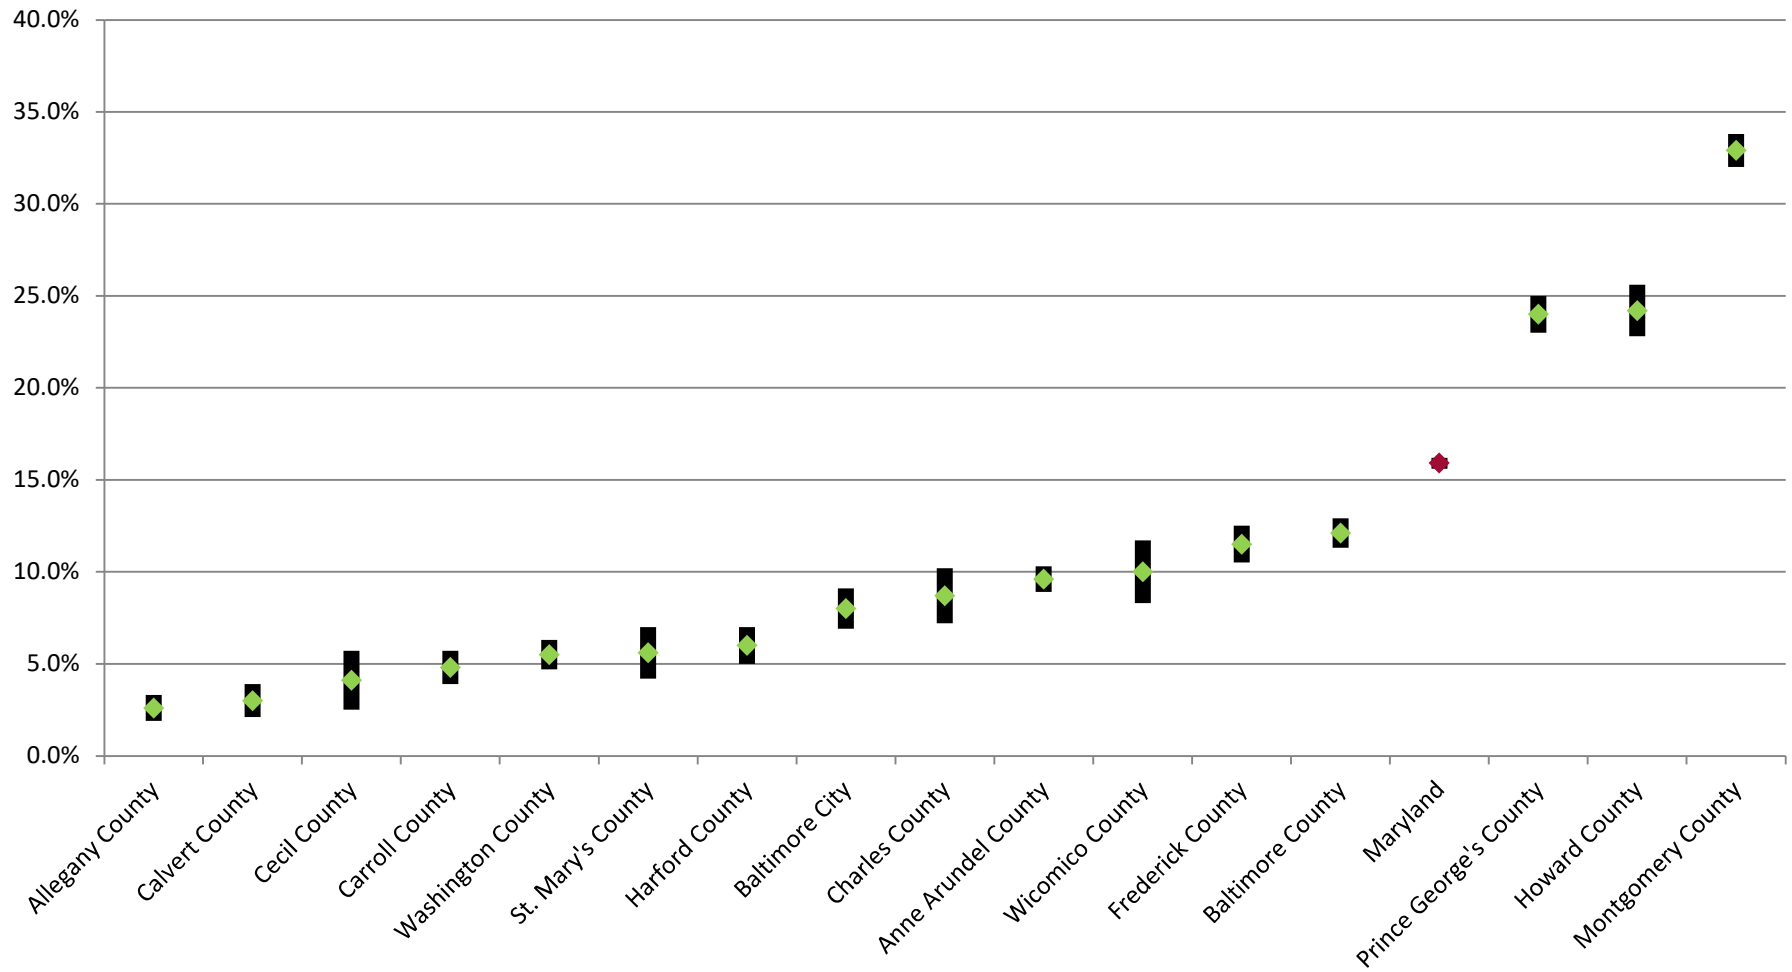

Percent of People Who Are Foreign Born in Maryland and its Jurisdictions, 2021 (with Margin of Error)

* Apparent differences may not be statistically significant at the 90 percent confidence interval.

Prepared by the Maryland Department of Planning, from the 2021 ACS for the 16 counties covered (population of 65,000 or more), September 2022