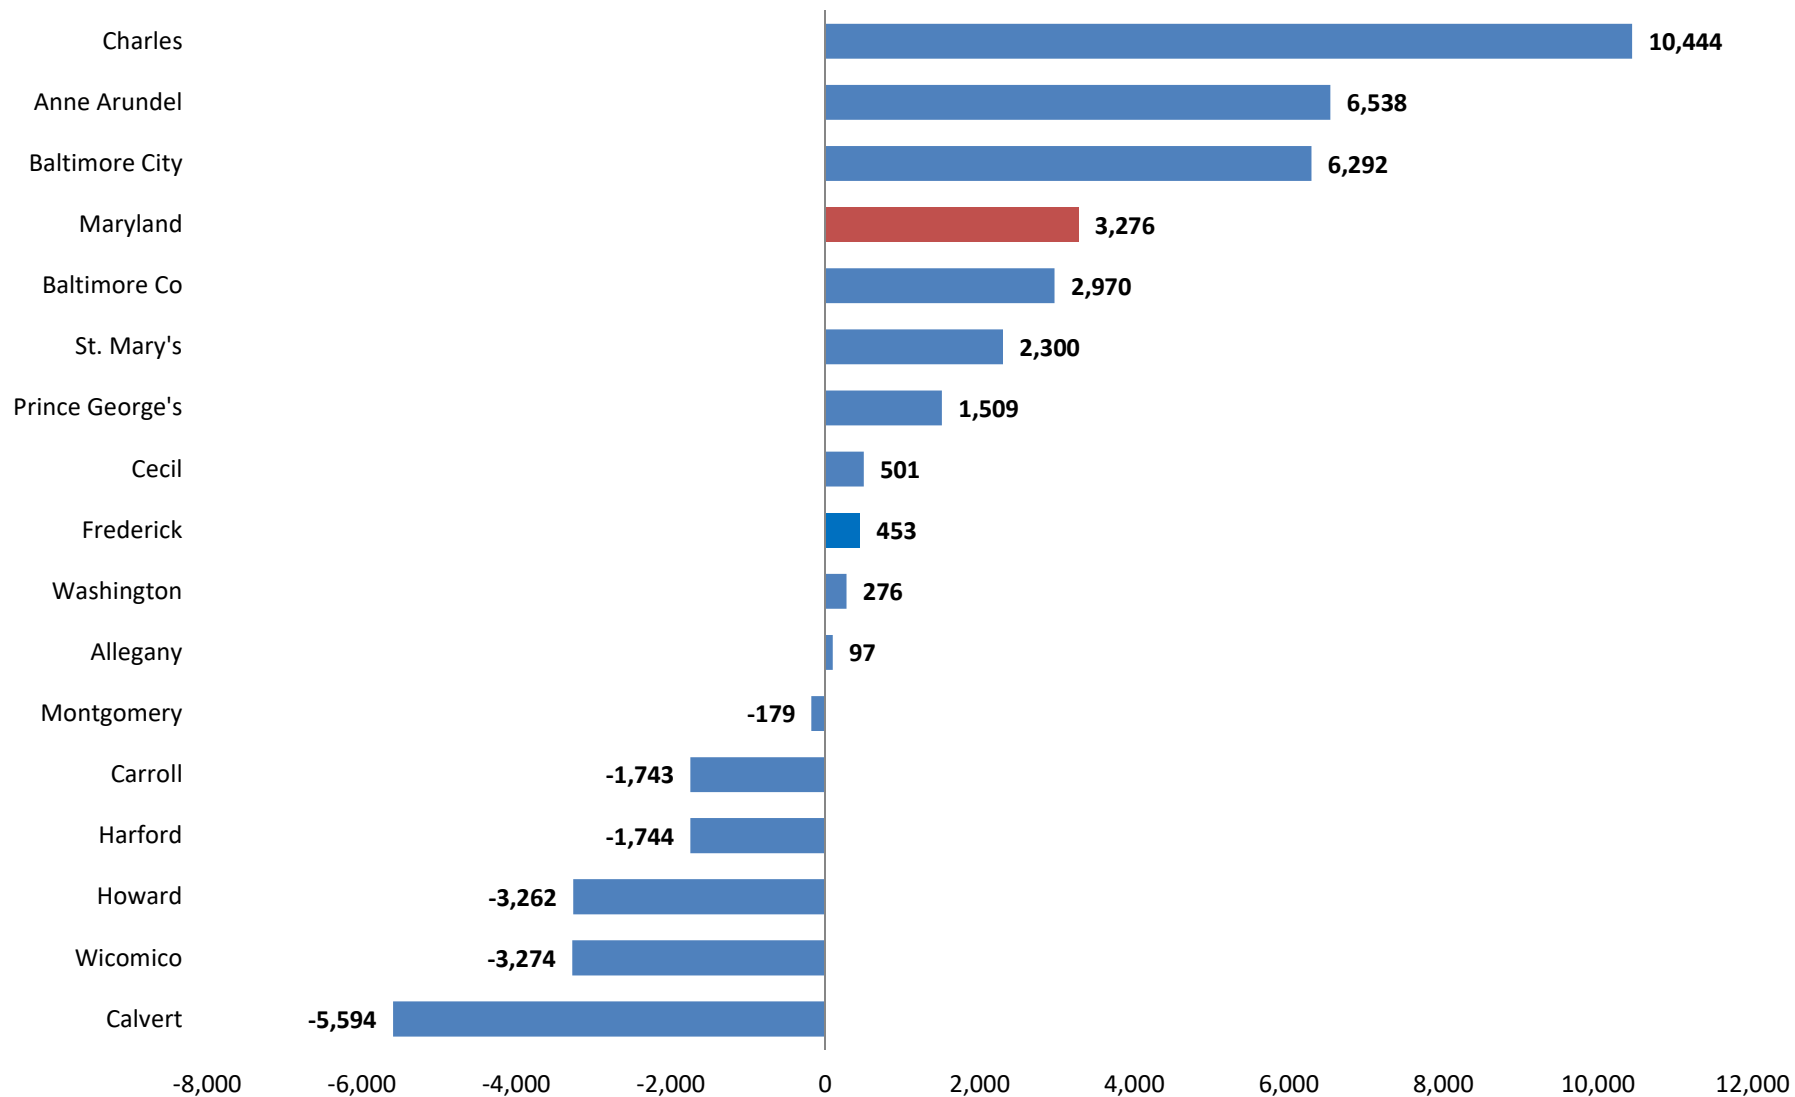

Chart 6. Change in Inflation-Adjusted Median Household Income, 1999 to 2018 *

* Numeric change calculated from 2018 constant dollars.

Prepared by the Maryland Department of Planning from U.S. Census and American Community Survey data, September 2019.