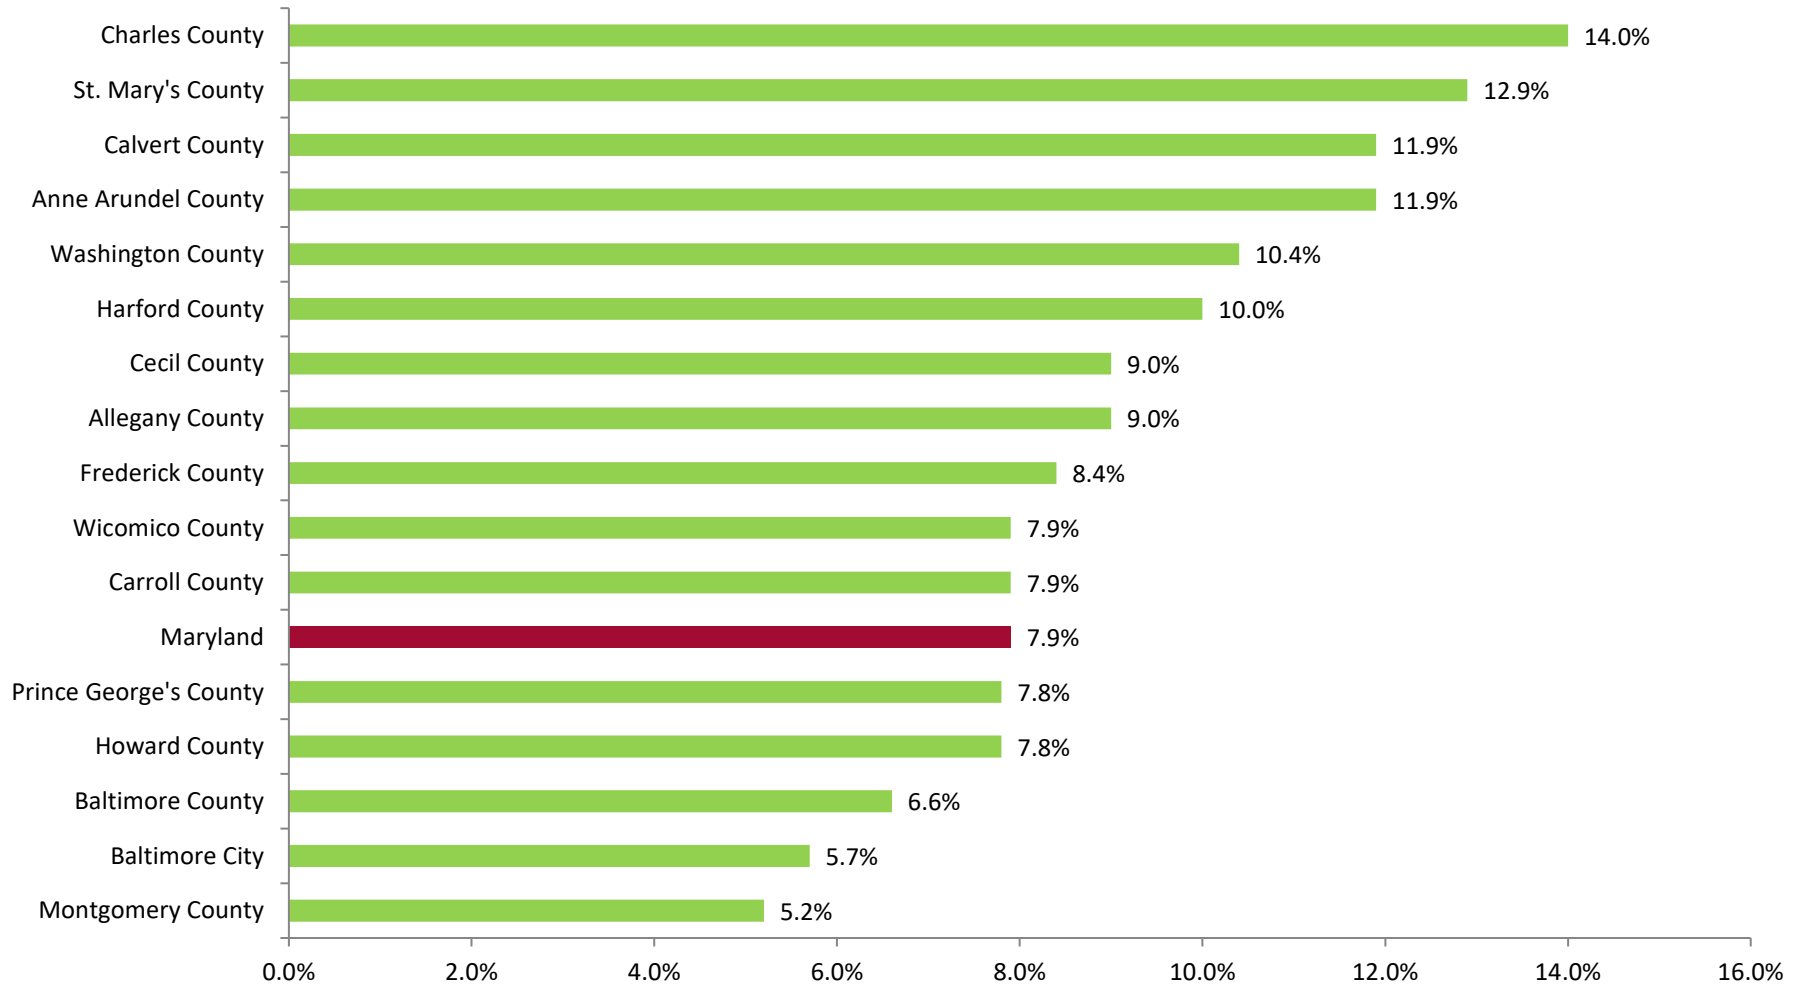

## Percent of the Civilian Population 18 Years and Over Who Are Veterans in Maryland and its Jurisdictions, 2017

\* Apparent differences may not be statistically significant at the 90 percent confidence interval.

Prepared by the Maryland Department of Planning, from the 2017 ACS for the 16 counties covered (population of 65,000 or more), September 2018