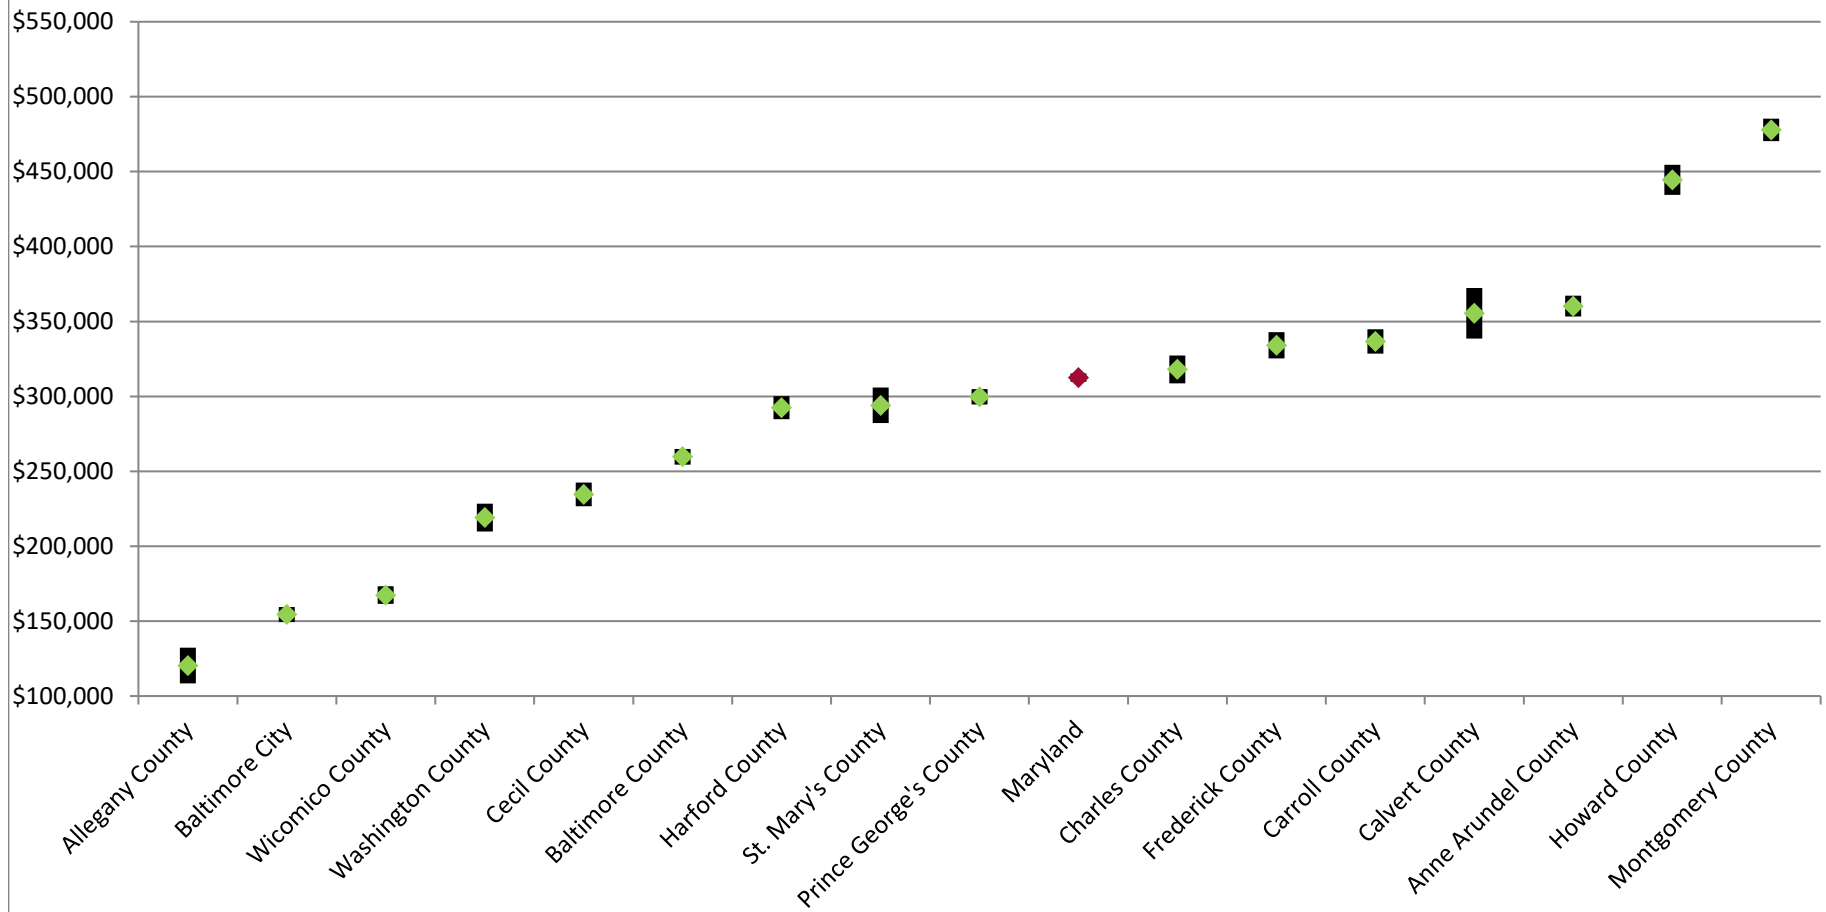

Median Housing Value of Owner-Occupied Housing Units (in Dollars) in Maryland and its Jurisdictions, (with Margin of Error), 2017

* Apparent differences may not be statistically significant at the 90 percent confidence interval.

Prepared by the Maryland Department of Planning, from the 2017 ACS for the 16 counties covered (population of 65,000 or more), September 2018