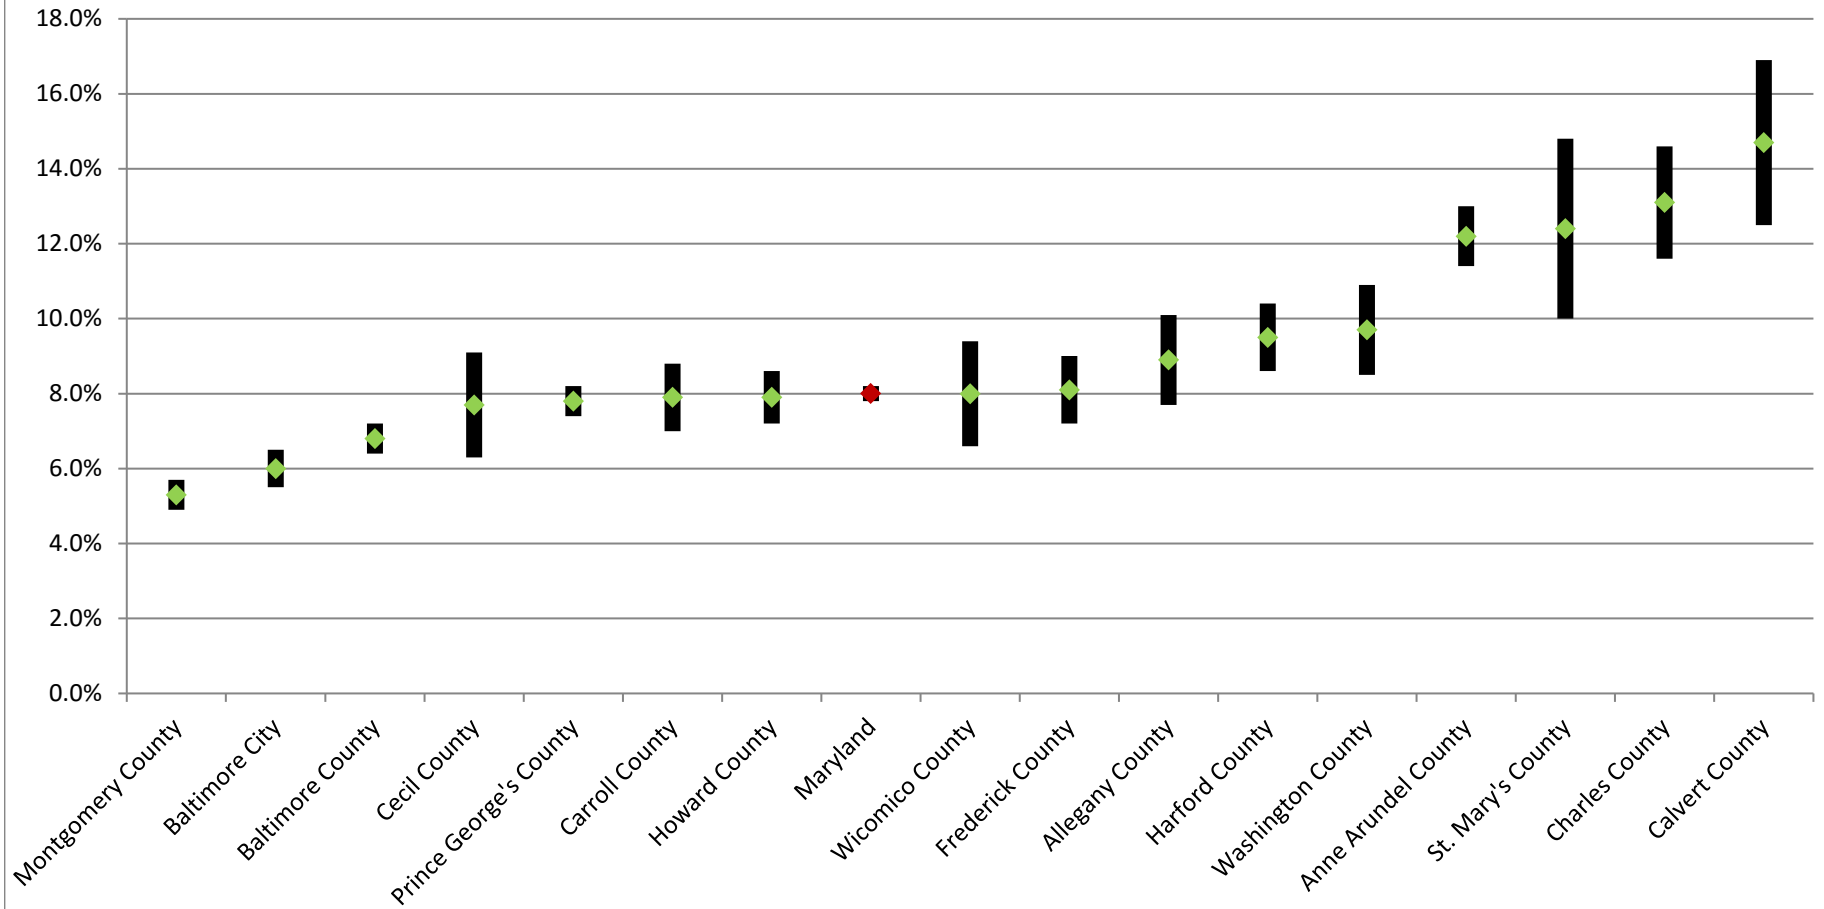

## Percent of the Civilian Population 18 Years and Over Who Are Veterans in Maryland and its Jurisdictions, 2015 (with Margin of Error)

\* Apparent differences may not be statistically significant at the 90 percent confidence interval.

Prepared by the Maryland Department of Planning, from the 2015 ACS for the 16 counties covered (population of 65,000 or more), September 2016