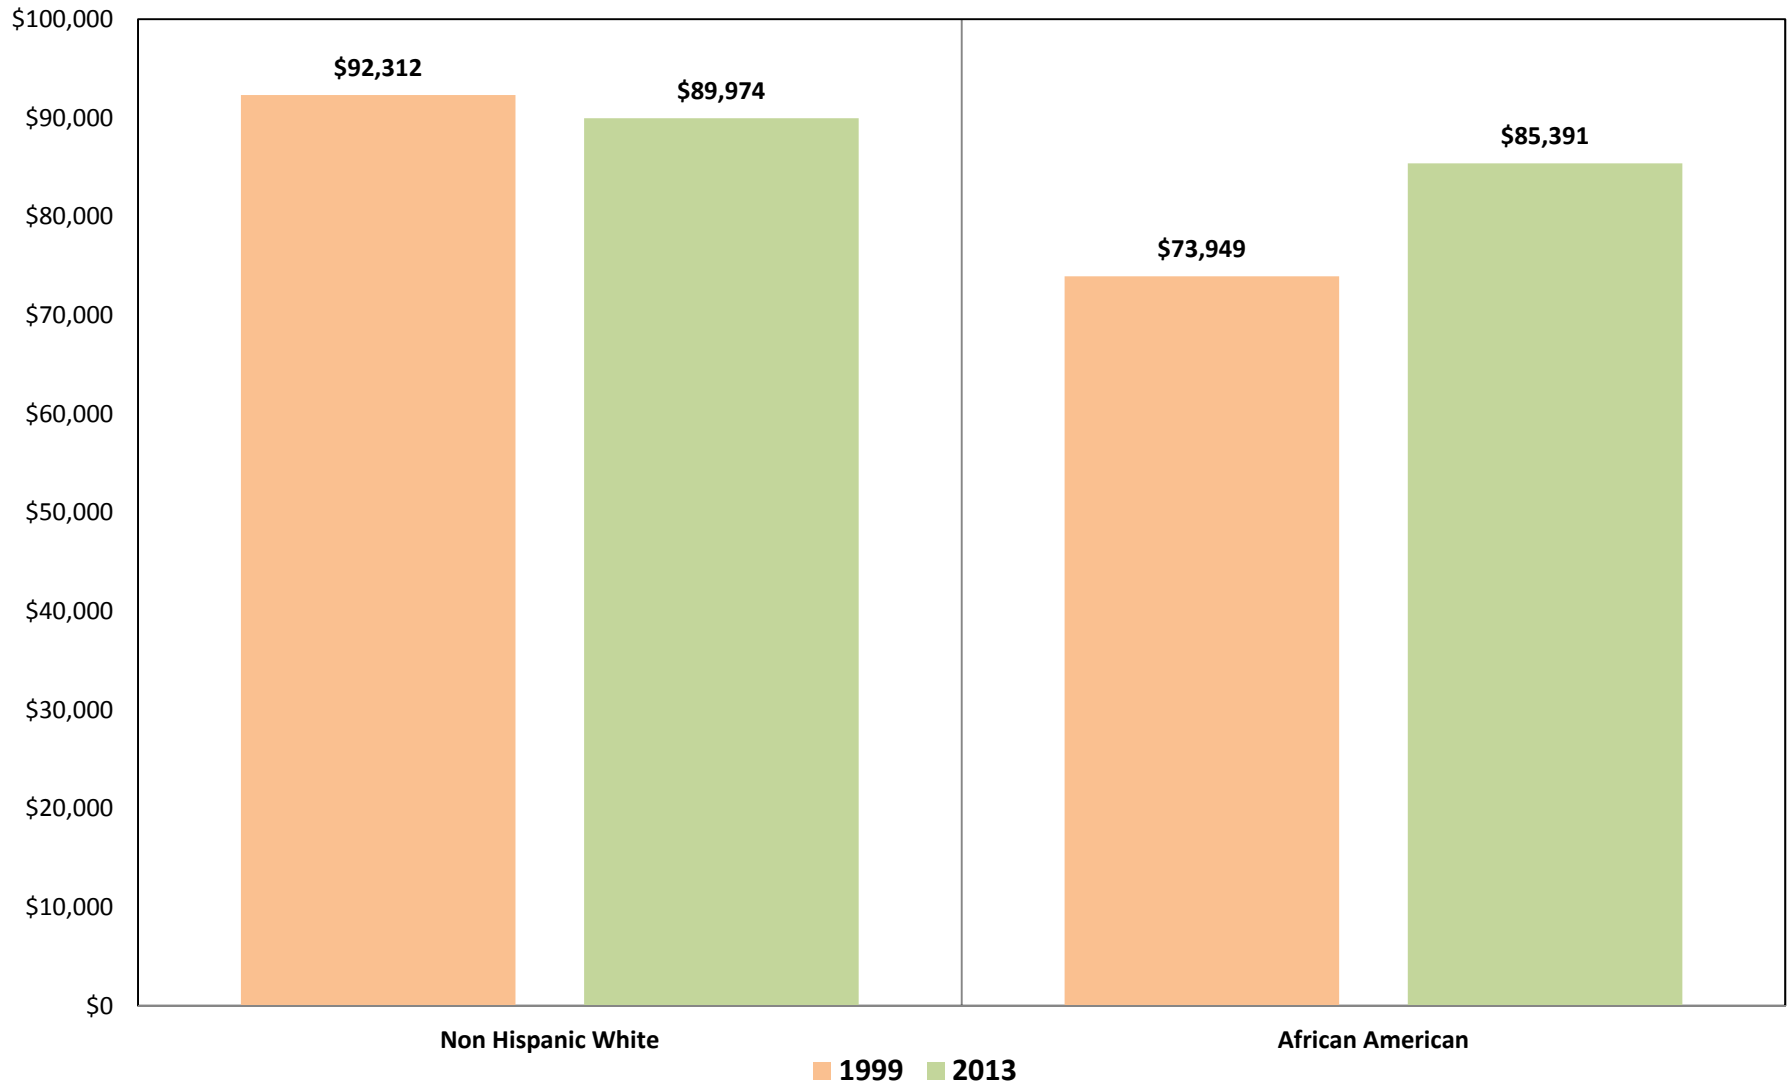

**Chart 4. Median Household Income in Charles County by Race,
1999 & 2013 ***

* In constant 2013 dollars. Margins of error not taken into account.
Prepared by the Maryland Department of Planning from Census 2000 and 2013 ACS data.