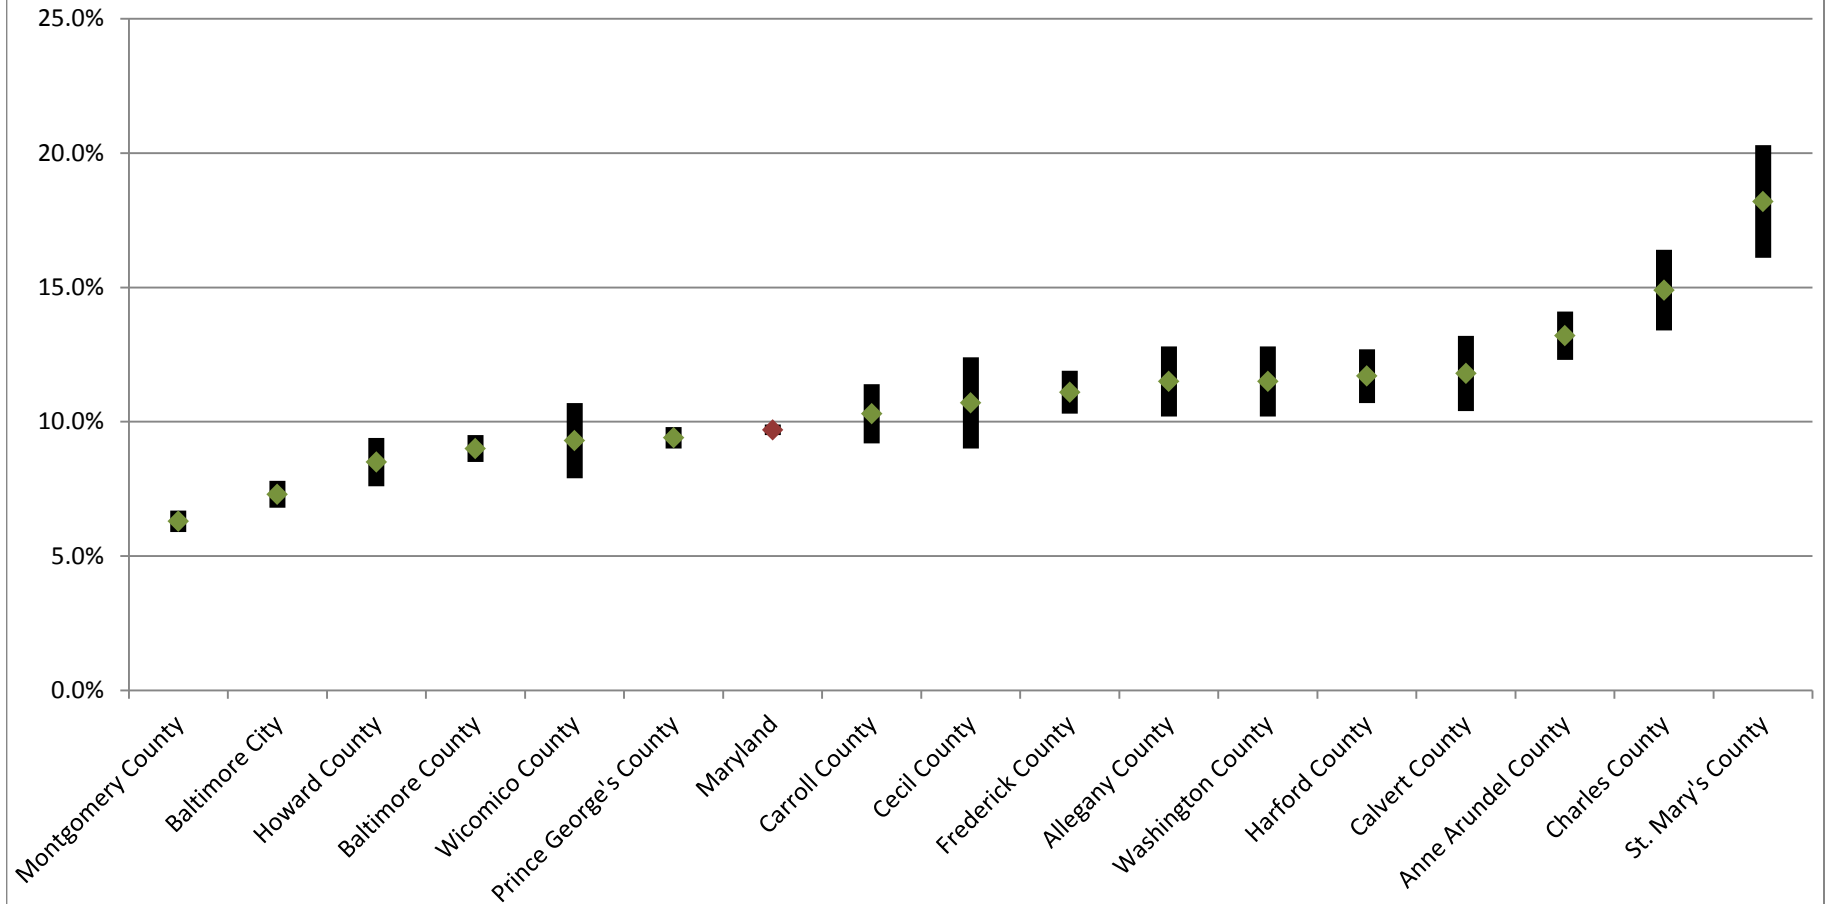

## Percent of the Civilian Population 18 Years and Over Who Are Veterans in Maryland and its Jurisdictions, 2012 (with Margin of Error)

\* Apparent differences may not be statistically significant at the 90 percent confidence interval.

Prepared by the Maryland Department of Planning, from the 2012 ACS for the 16 counties covered (population of 65,000 or more), September 2013