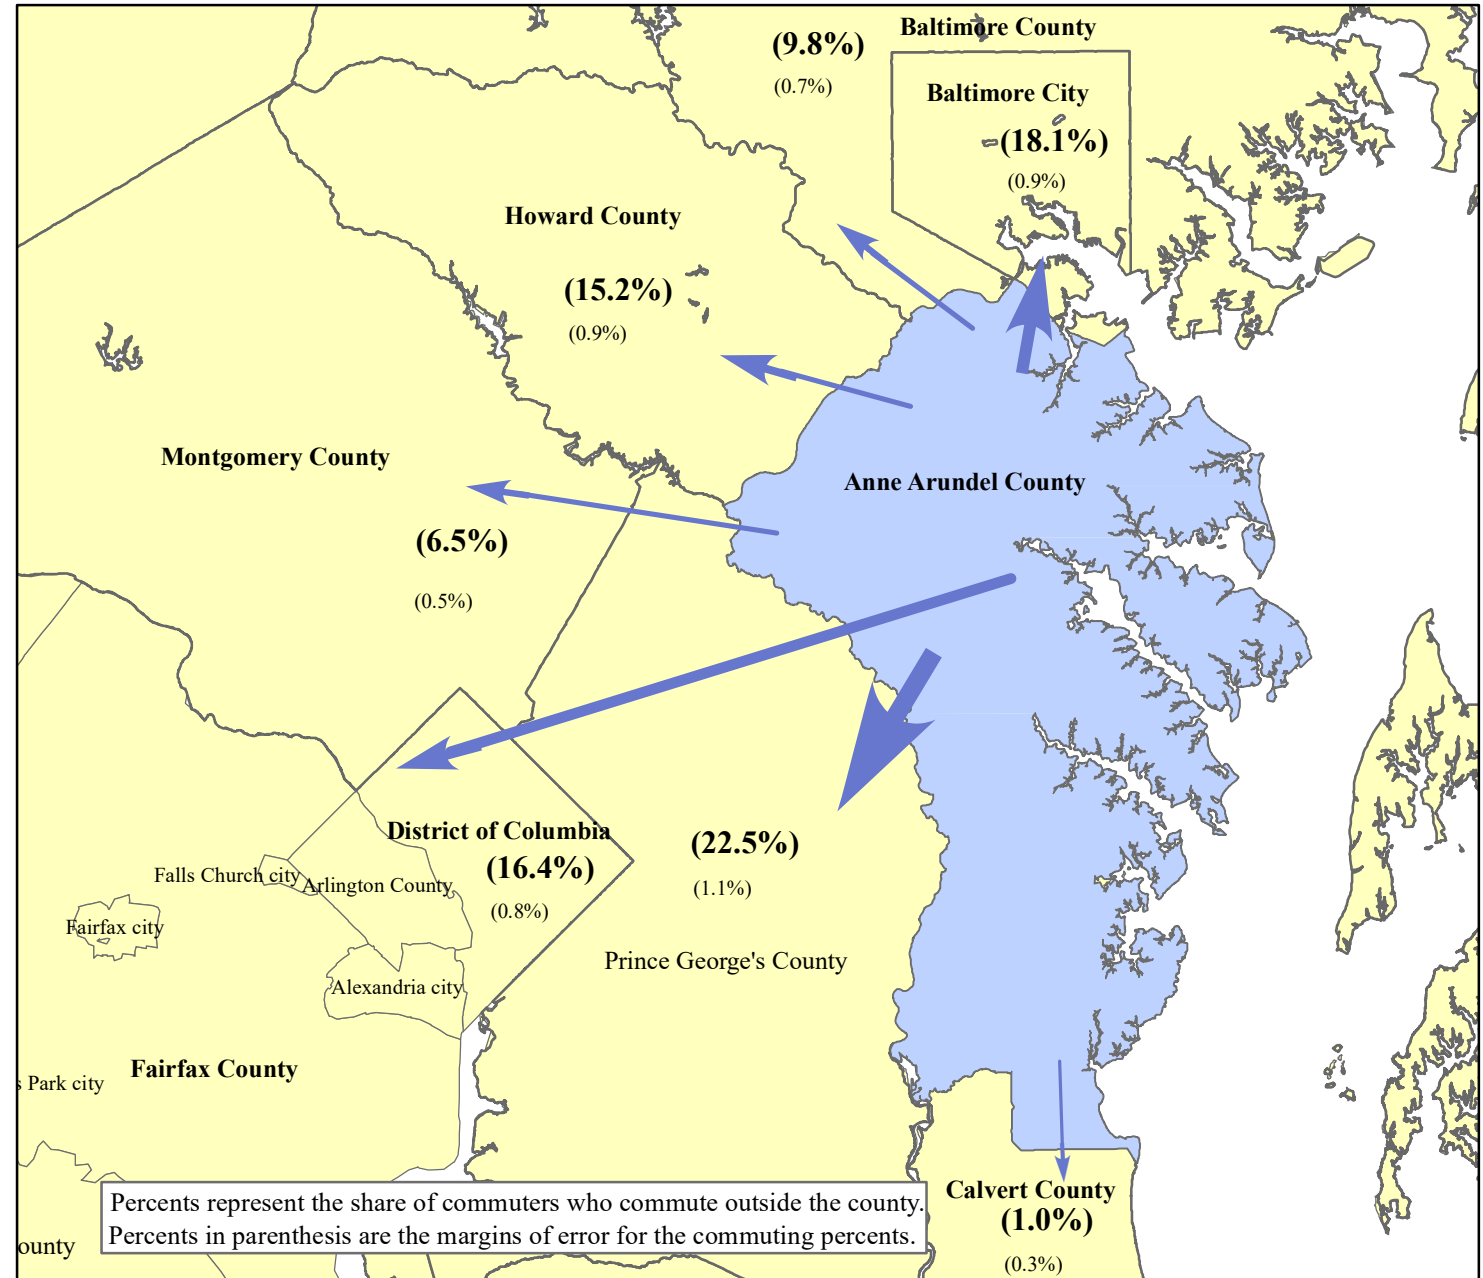

Distribution of Anne Arundel County Commuters Working Outside the County 2011 - 2015

Anne Arundel County Workers

From:	Number	MOE [^]
Anne Arundel County*	168,876	2,488
Other Counties**	121,032	2,725

Commuters From	Number	MOE
Prince George's County	27,927	1,357
Baltimore city	21,670	1,091
Howard County	18,565	1,079
District of Columbia	18,474	1,119
Baltimore County	12,095	880
Montgomery County	8,158	659
Fairfax County	2,295	348
Arlington County	2,103	330
Calvert County	1,323	279
Alexandria city	846	241
Harford County	845	243
Queen Anne's County	758	172
Charles County	440	161
(blank)	384	212
Loudoun County	346	113
Frederick County	331	127
Carroll County	272	110
St. Mary's County	255	100
Fairfax city	222	155
Reminder of Counties	3,723	231

* Live and Work in Anne Arundel County

** Live in Anne Arundel County & work outside Anne Arundel County

[^] MOE = Margin of Error

Prepared by the Maryland Department of Planning, Planning Data & Analysis Unit