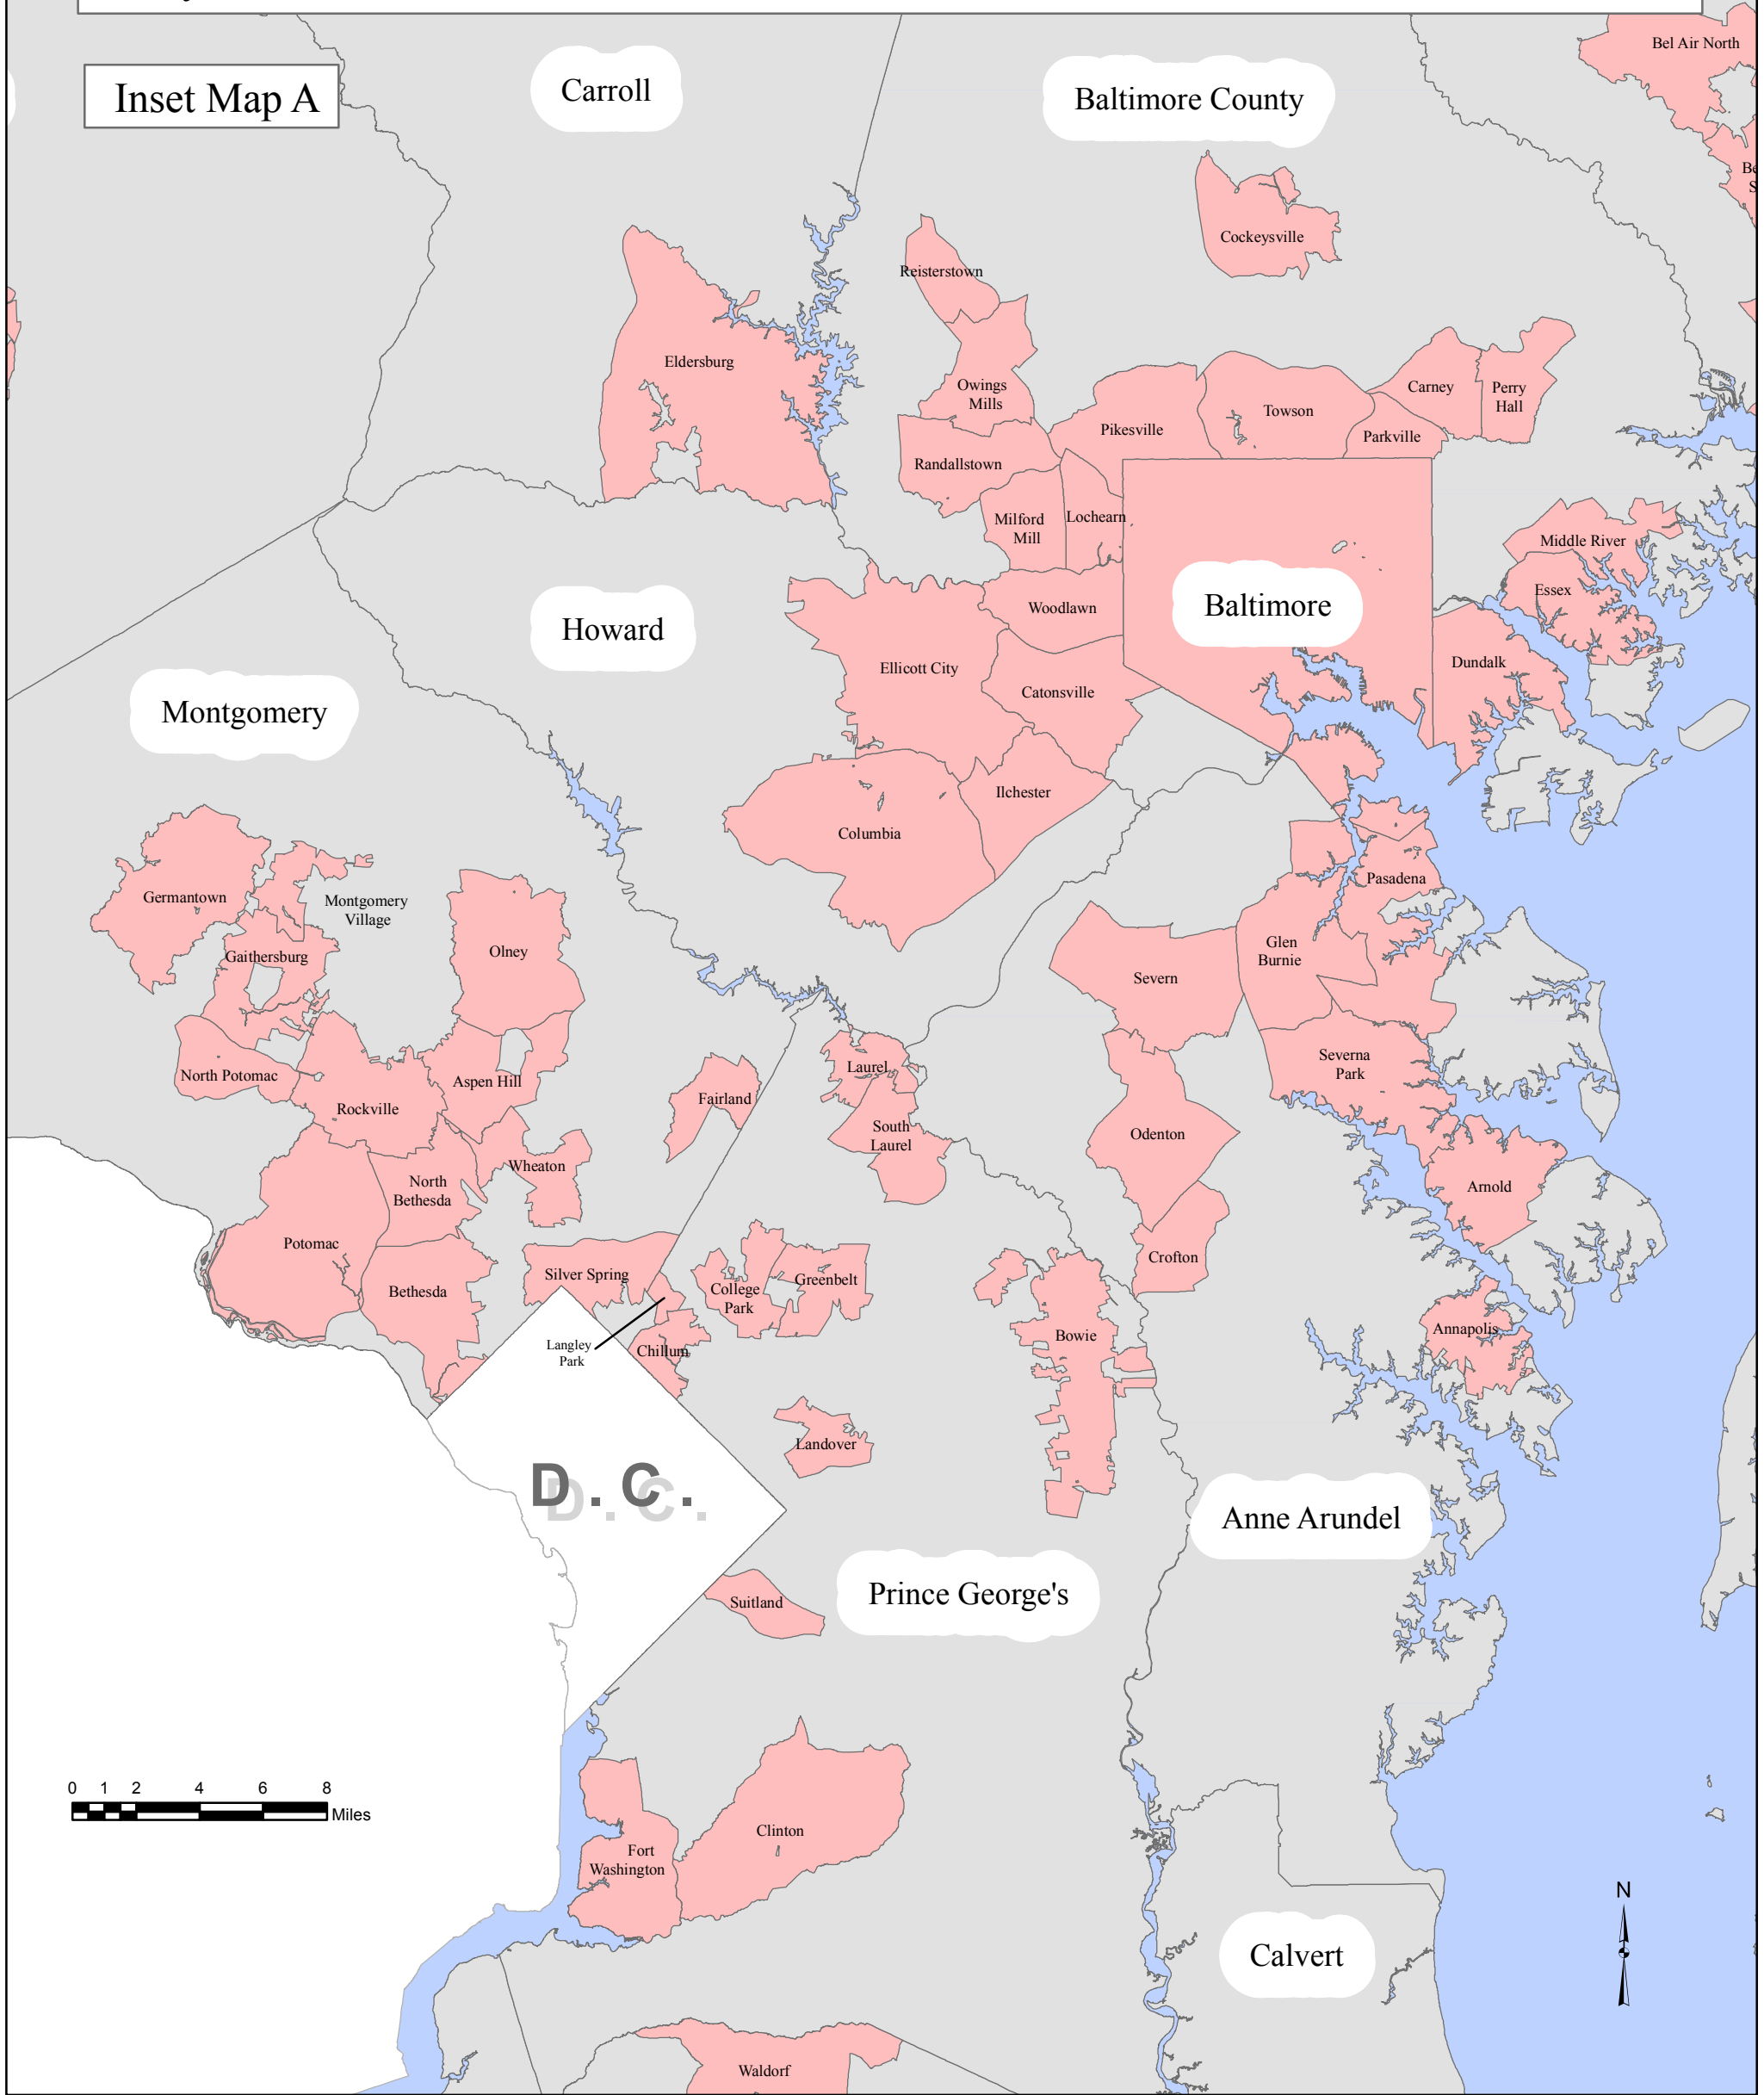

Maryland Counties and Places Published in the 2011-2013 ACS 3-Year Estimates

Maryland Counties and Places Published in the 2011-2013 ACS 3-Year Estimates

Inset Map A

Map prepared by the Maryland Department of Planning, Projections and Data Analysis / State Data Center,
Source: U.S. Census Bureau, ACS 2011 - 2013