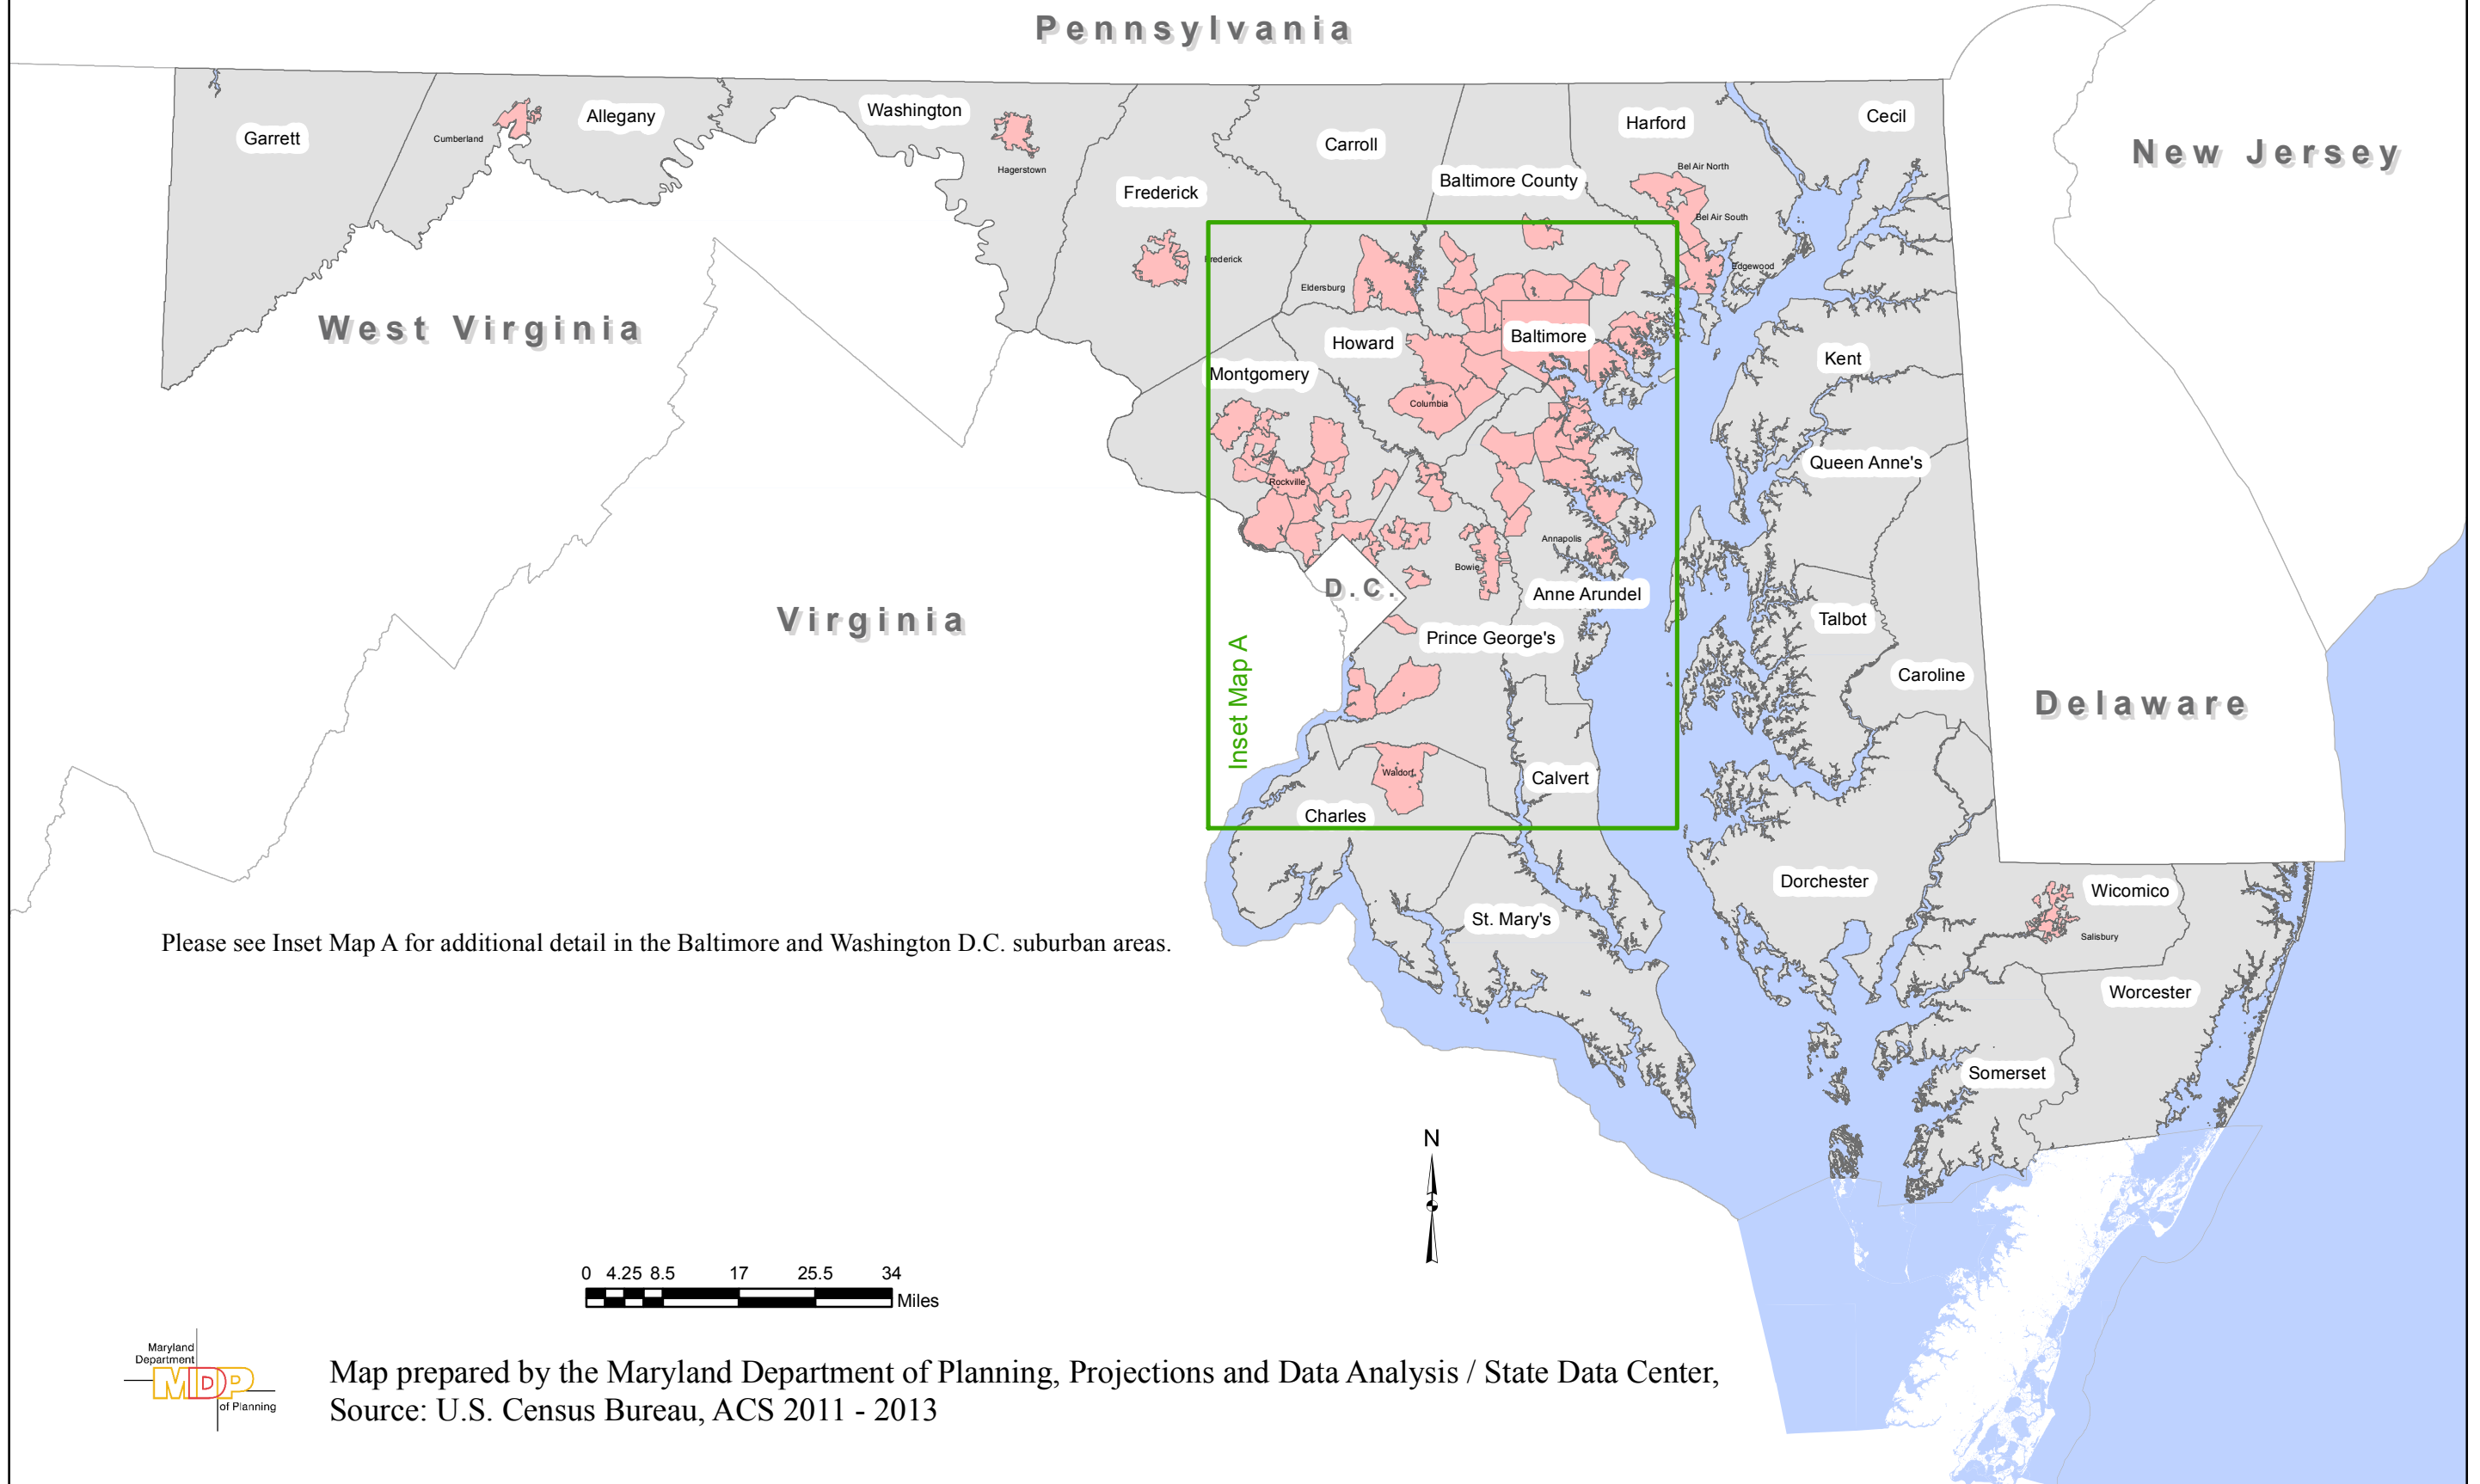

Maryland Counties and Places Published in the 2011-2013 ACS 3-Year Estimates

Maryland Counties and Places Published in the 2011-2013 ACS 3-Year Estimates

Inset Map A

Map prepared by the Maryland Department of Planning, Projections and Data Analysis / State Data Center,
Source: U.S. Census Bureau, ACS 2011 - 2013