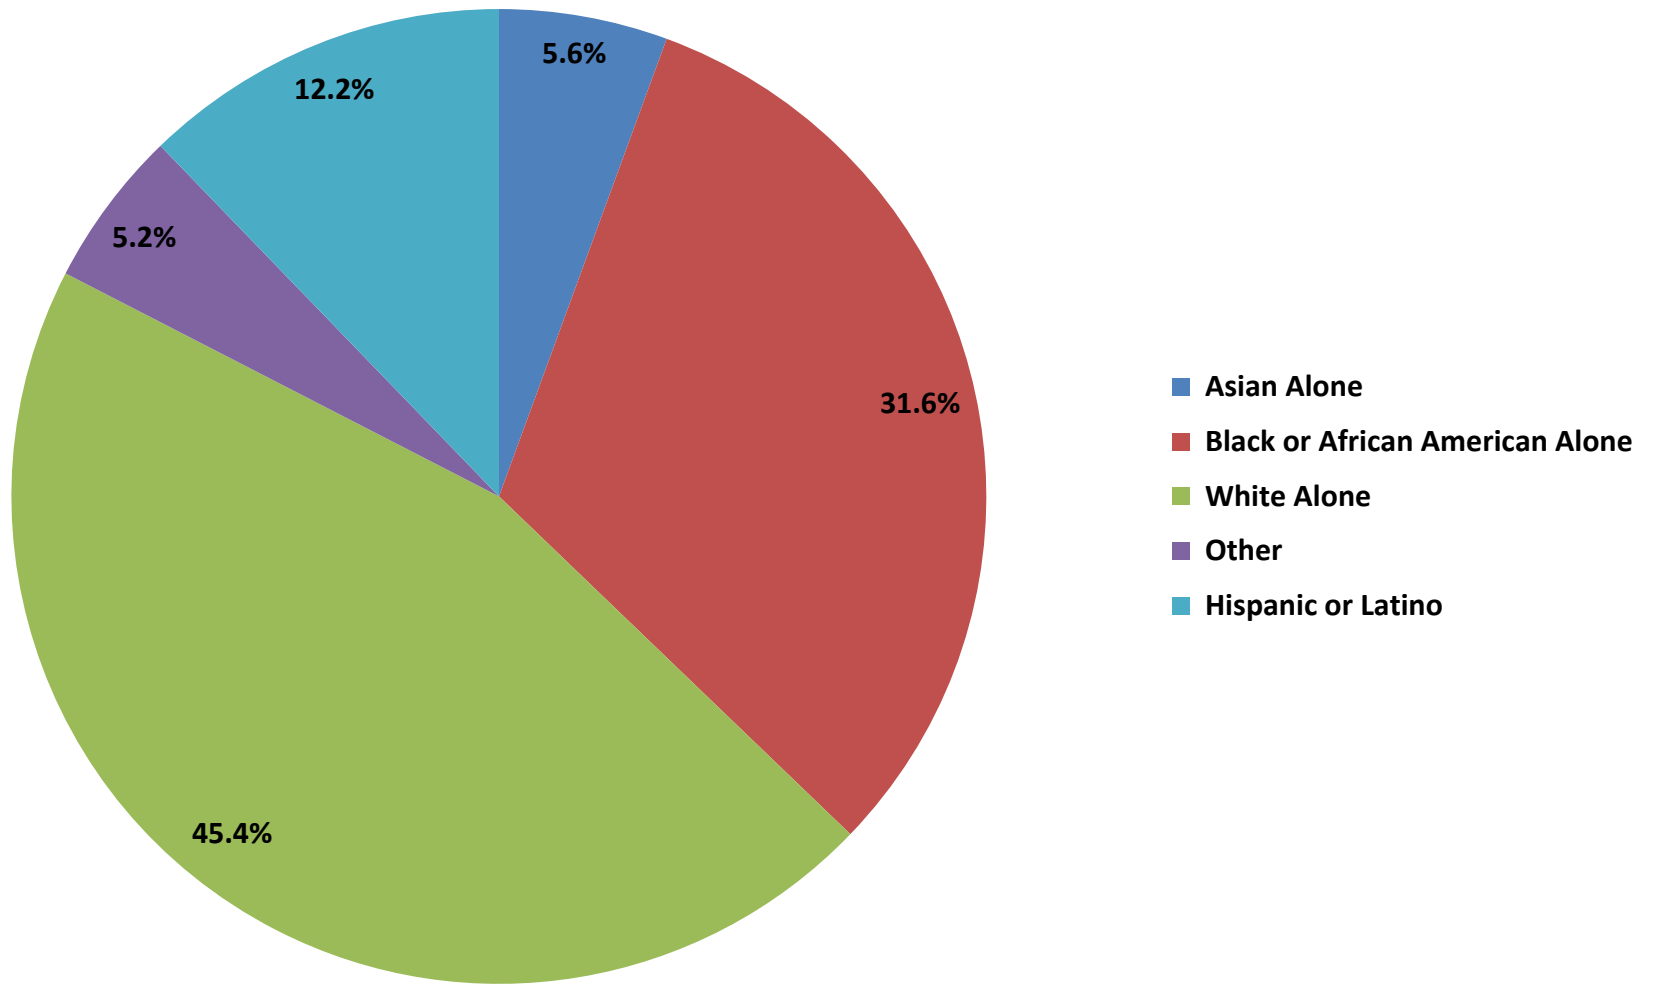

Percent of the Population for Maryland by Non-Hispanic Race and Hispanic Origin Less Than 18 Years Old

Source: U.S. Census Bureau, 2010-2014 American Community Survey, Citizen Voting Age Population (CVAP) tabulation.