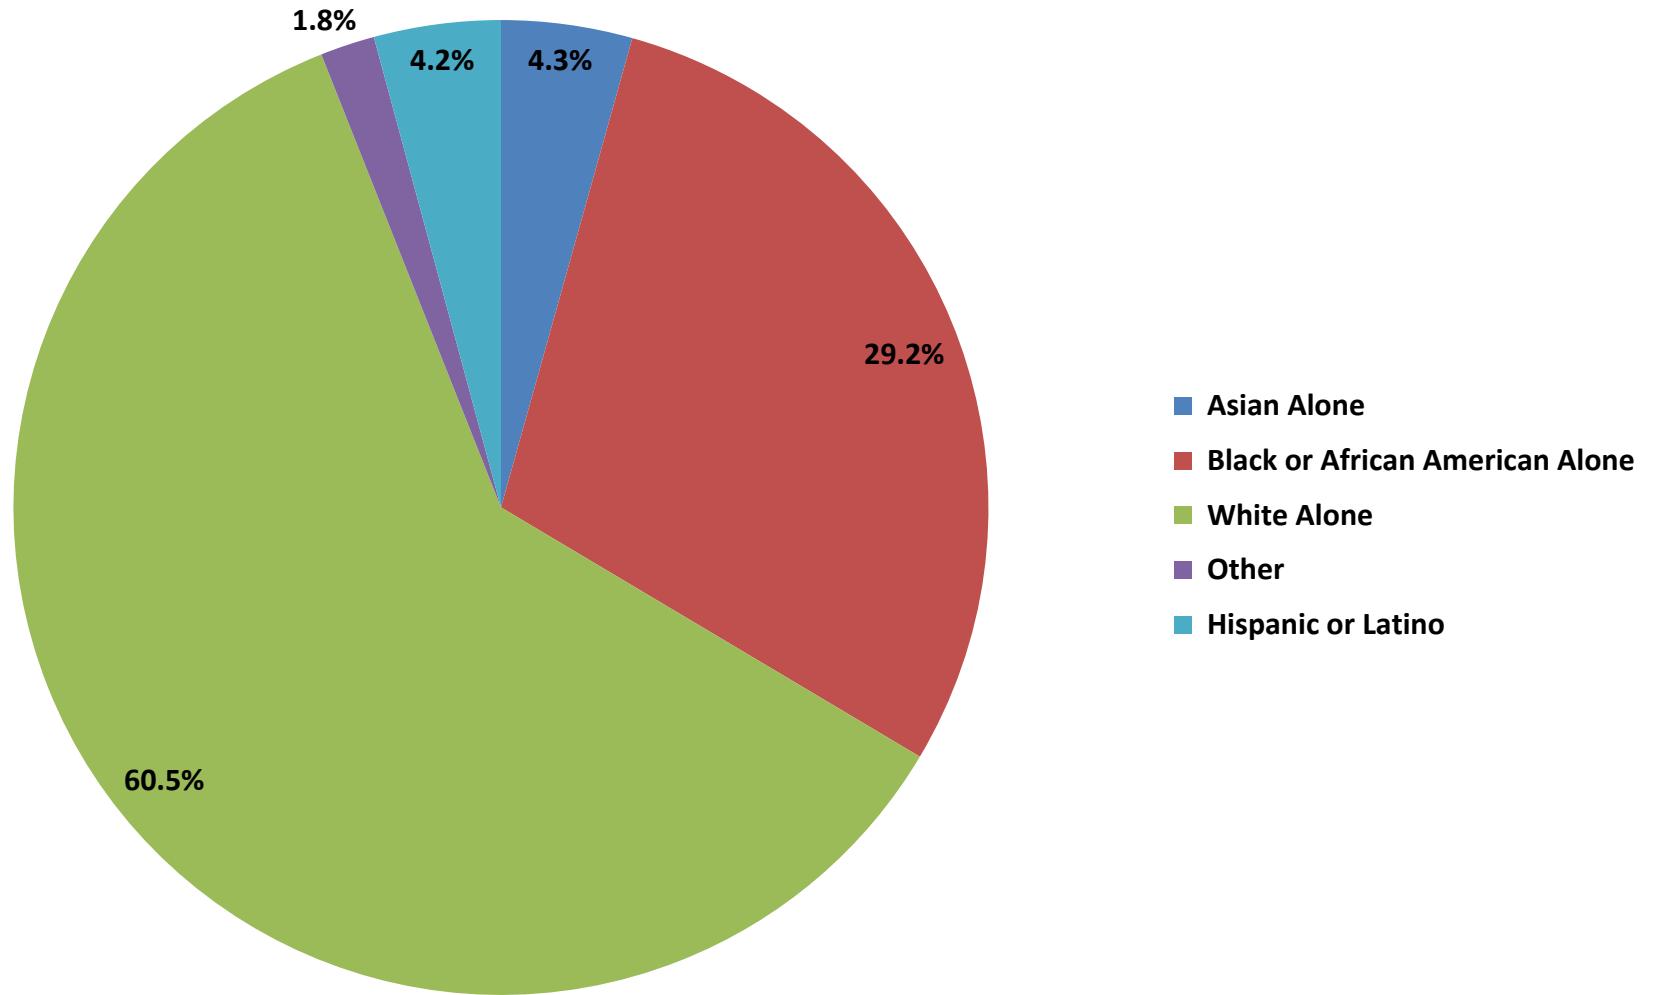

Percent of the Population for Maryland by Non-Hispanic Race and Hispanic Origin Eligible to Vote *

* Eligible to vote means citizen ages 18 and over. It does not indicate who is registered to vote.

Source: U.S. Census Bureau, 2010-2014 American Community Survey, Citizen Voting Age Population (CVAP) tabulation.