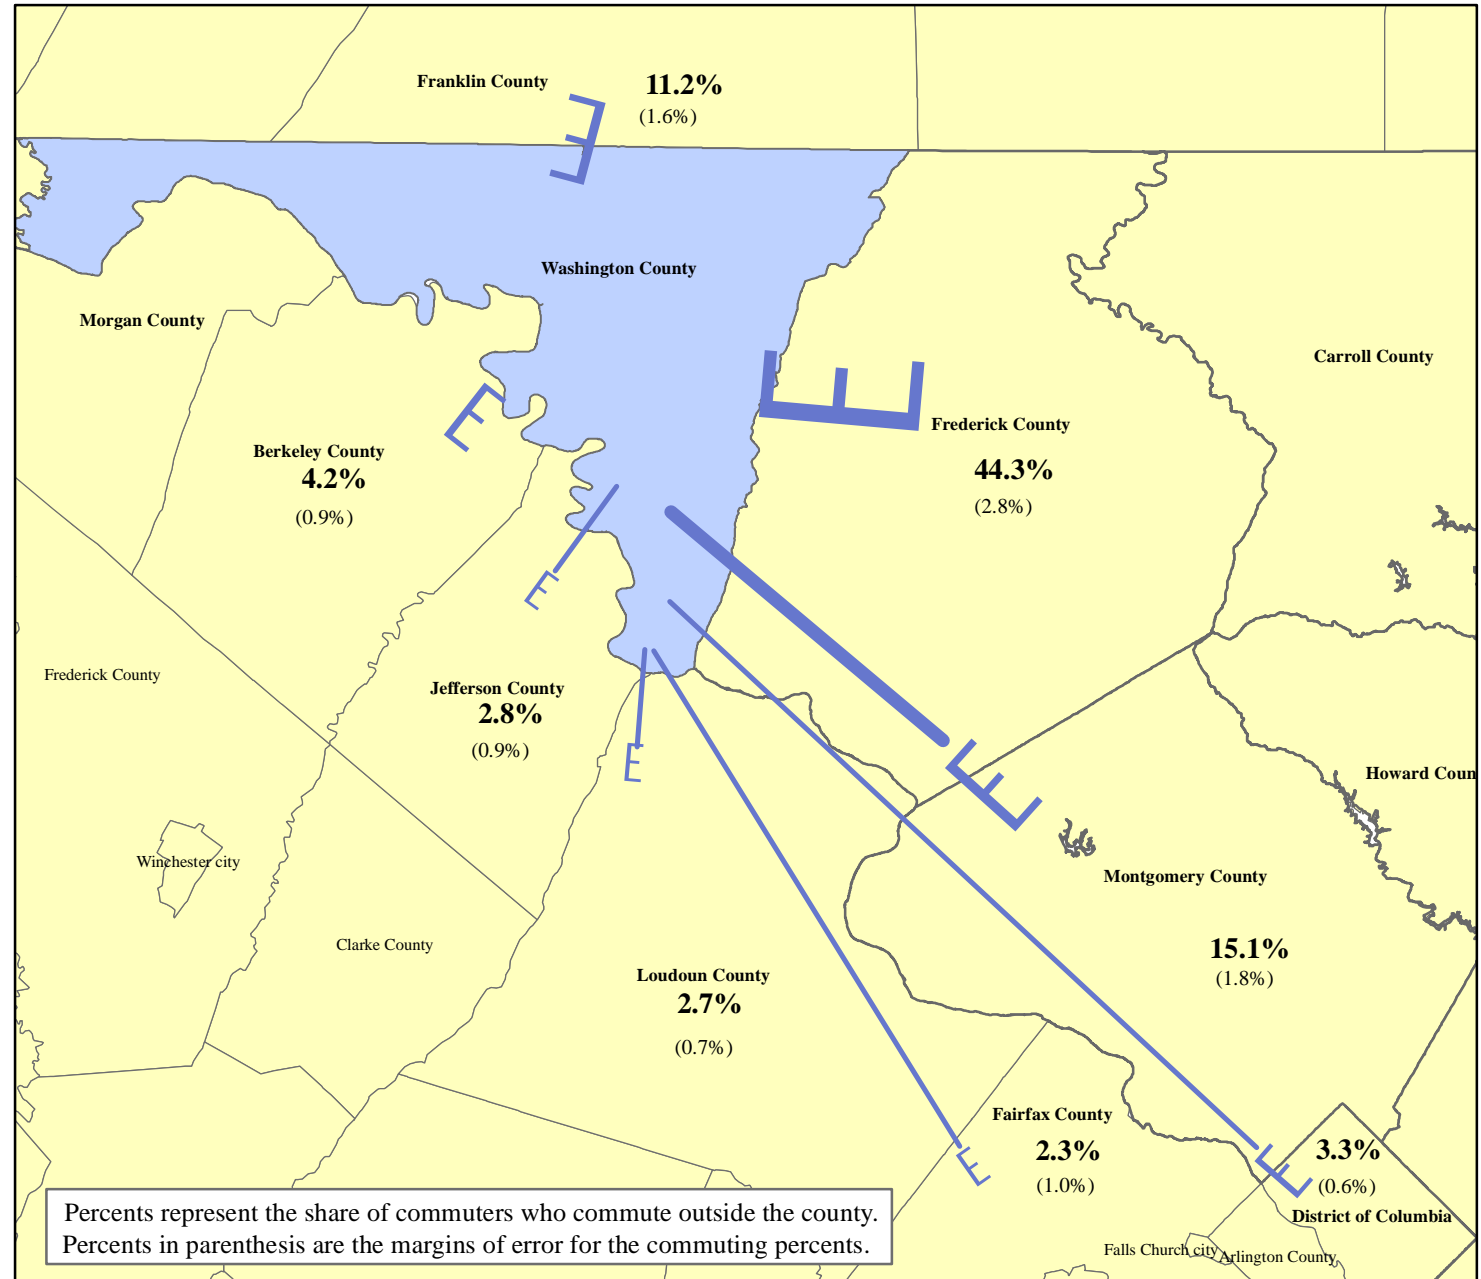

Distribution of Washington County Commuters Working Outside the County 2009 - 2013

Washington County Workers

To:	Number	MOE [^]
Washington County*	44,827	1,044
Other Counties**	22,704	1,803

Commuters To	Number	MOE
Frederick County	10,061	673
Montgomery County	3,426	405
Franklin County	2,543	360
Berkeley County	954	210
Washington, D. C.	746	146
Jefferson County	646	198
Loudoun County	609	166
Fairfax County	516	230
Prince George's County	312	121
Baltimore City	282	99
Howard County	281	93
Baltimore County	263	120
Anne Arundel County	243	105
Carroll County	216	101
Allegany County	138	66
Fulton County	128	62
Arlington County	112	78
Morgan County	91	43
Adams County	89	59
Frederick County	87	60
Alexandria city	80	75
Reminder of Counties	881	201

* Live and Work in Washington County

** Live in Washington County & work outside Washington County

[^] MOE = Margin of Error

Prepared by the Maryland Department of Planning, Planning Data & Analysis Unit

Source: U.S. Census Bureau, 2009-2013 American Community Survey Data, Journey-To-Work Commutation Data, August 2015.