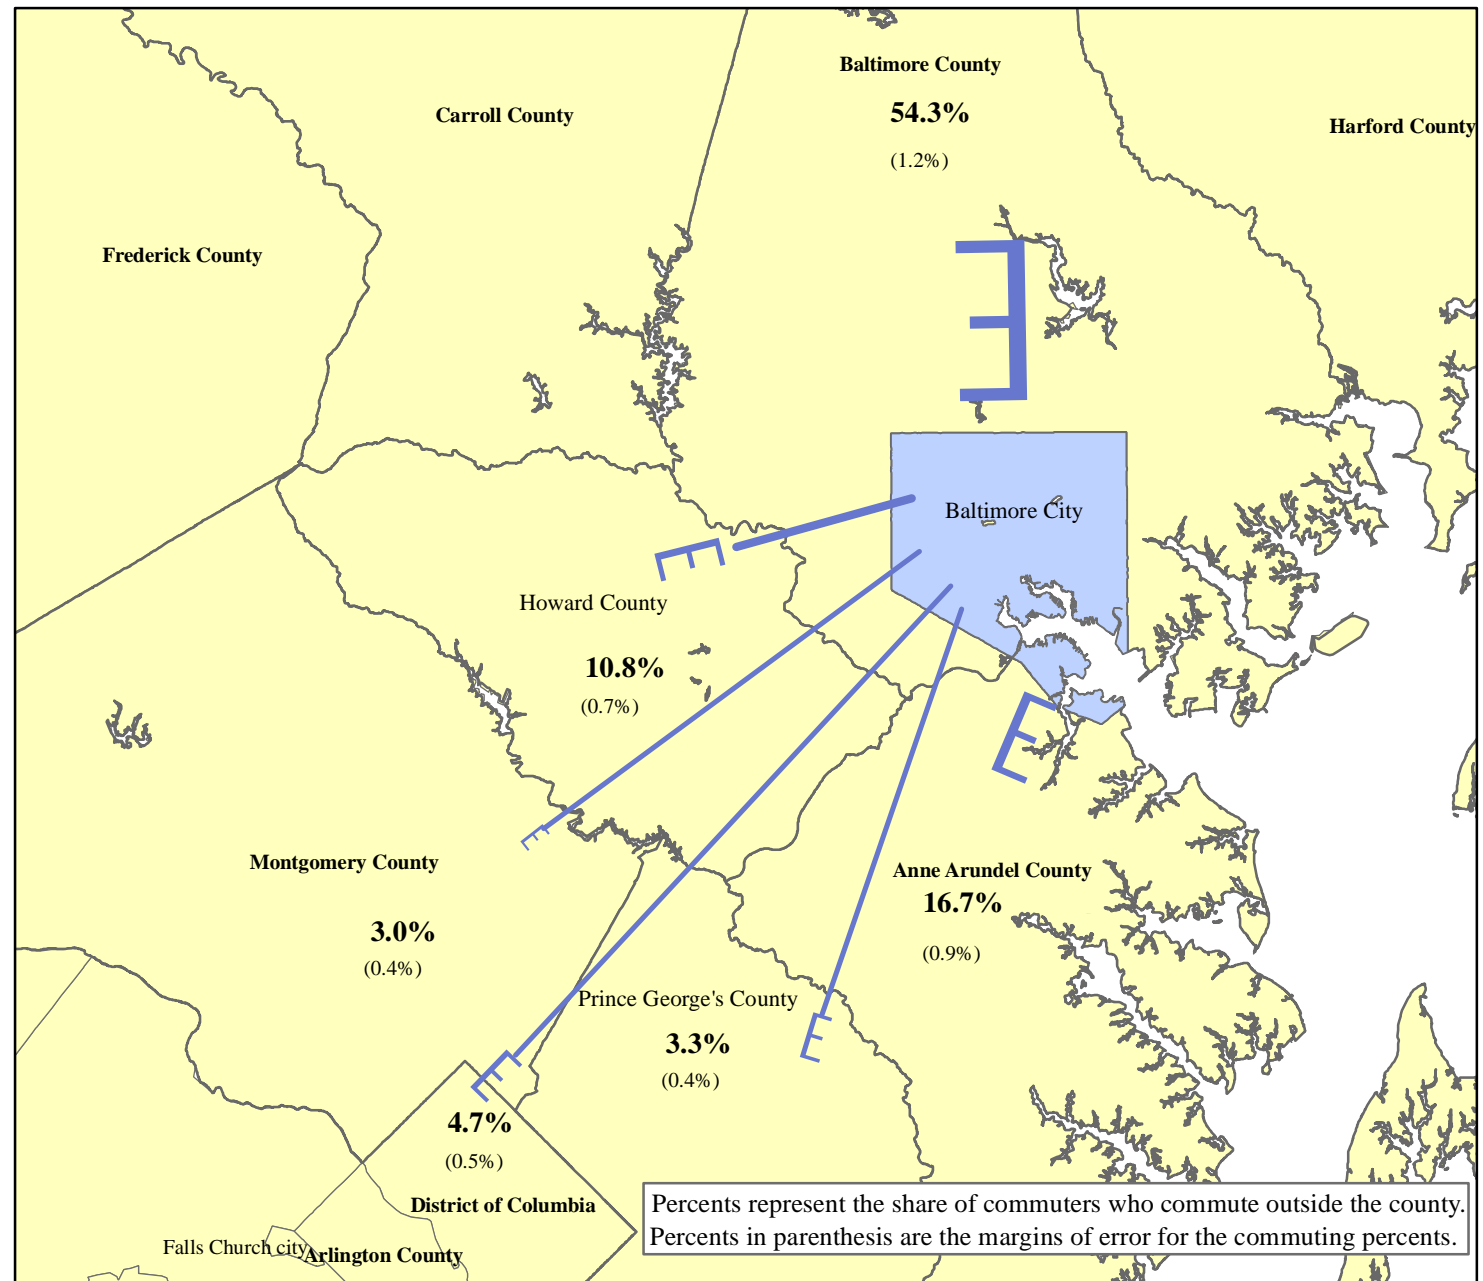

Distribution of Baltimore City Commuters Working Outside the City 2009 - 2013

Baltimore City Workers

To:	Number	MOE [^]
Baltimore City*	158,909	2,358
Other Counties**	104,190	4,076

Commuters To	Number	MOE
Baltimore County	56,606	1,742
Anne Arundel County	17,447	960
Howard County	11,215	745
Washington, D. C.	4,937	472
Prince George's County	3,427	424
Montgomery County	3,115	394
Harford County	2,042	411
Carroll County	906	208
Arlington County	512	150
Fairfax County	345	130
Frederick County	241	104
Queen Anne's County	211	79
Alexandria city	193	83
Worcester County	192	145
New Castle County	168	88
York County	147	86
Loudoun County	137	76
Philadelphia County	136	82
Cecil County	80	47
Fairfax city	59	66
St. Mary's County	54	72
Washington County	52	63
Reminder of Counties	1,968	290

* Live and Work in Baltimore City

** Live in Baltimore City & work outside Baltimore City

[^] MOE = Margin of Error

Prepared by the Maryland Department of Planning, Planning Data & Analysis Unit

Source: U.S. Census Bureau, 2009-2013 American Community Survey Data, Journey-To-Work Commutation Data, August 2015.