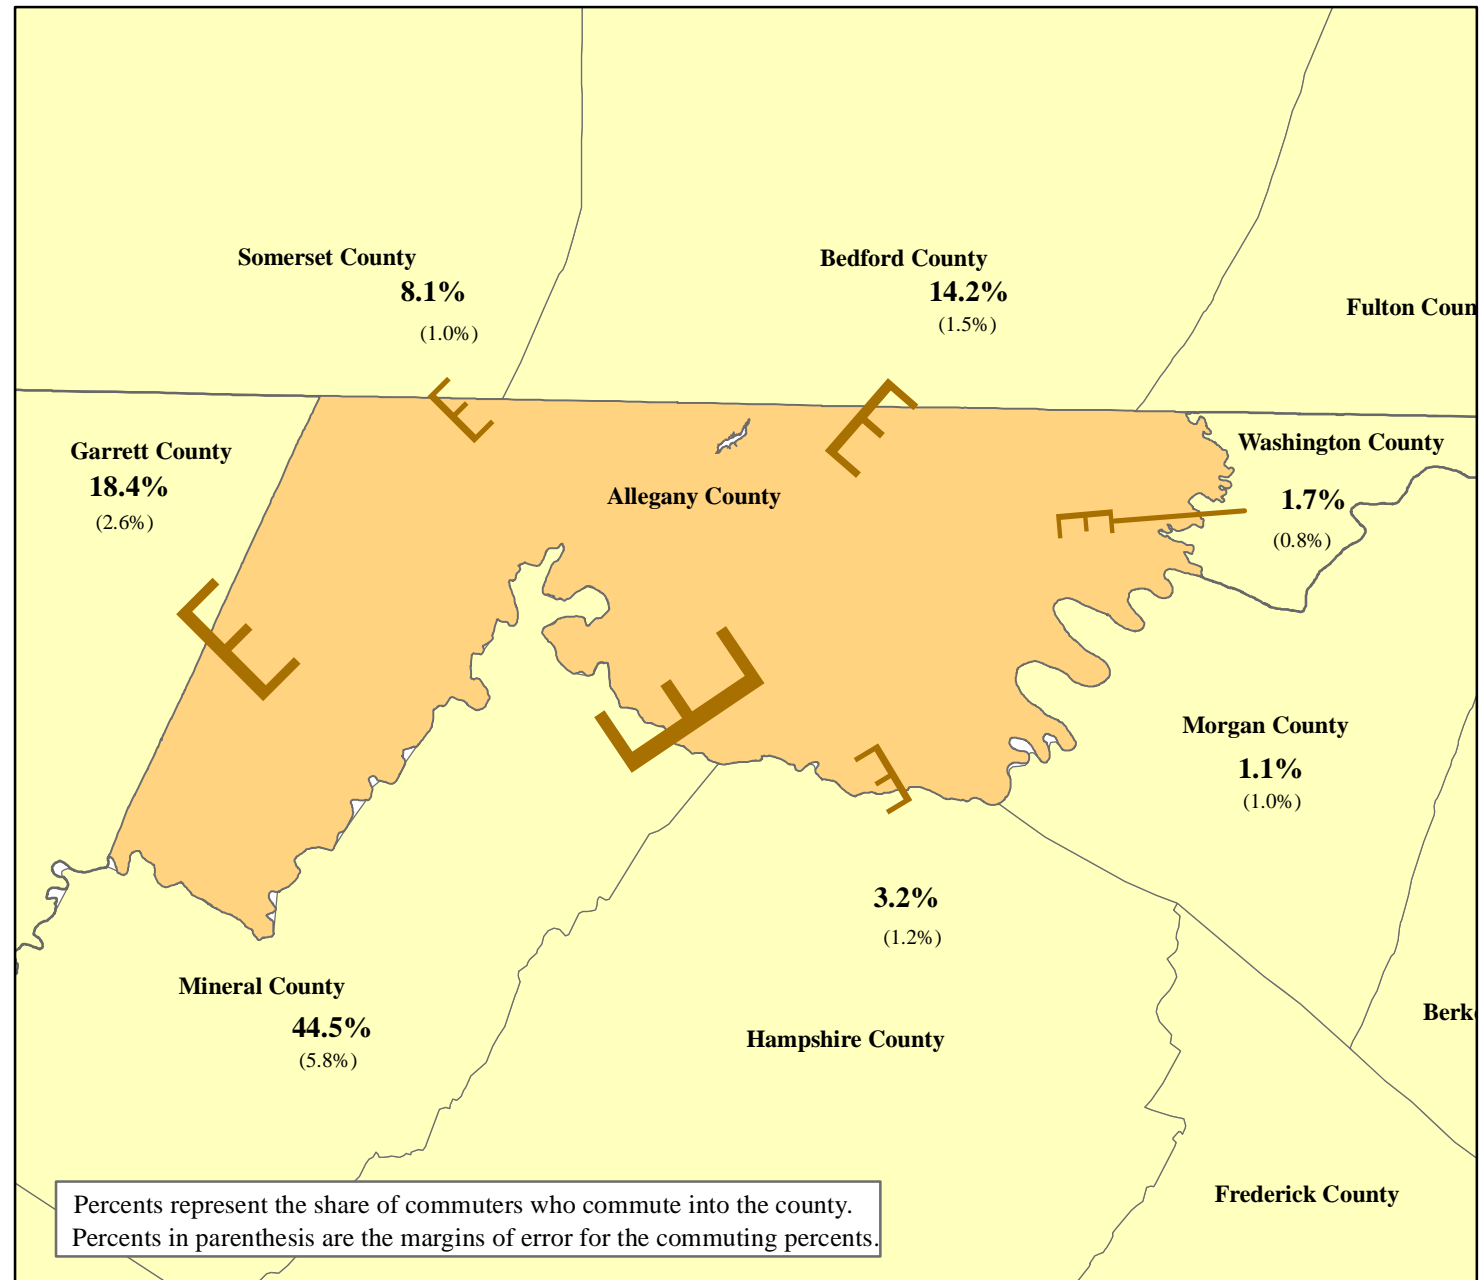

Distribution of Inter-County Commuters Working in Allegany County 2009 - 2013

Allegany County Workers

From:	Number	MOE [^]
Allegany County*	24,798	763
Other Counties**	8,112	1,231

Commuters From	Number	MOE
Mineral County	3,606	480
Garrett County	1,490	212
Bedford County	1,155	122
Somerset County	658	86
Hampshire County	258	98
Grant County	157	97
Washington County	138	66
Morgan County	90	80
Charles County	66	86
Montgomery County	64	45
Preston County	36	34
Frederick County	21	21
Prince George's County	19	24
Fulton County	19	13
Baltimore County	15	16
Queen Anne's County	13	20
Frederick County	13	21
Baltimore City	13	22
Berkeley County	12	20
Reminder of Counties	320	104

* Live and Work in Allegany County

** Live outside Allegany County & work in Allegany County

[^] MOE = Margin of Error

Prepared by the Maryland Department of Planning, Planning Data & Analysis Unit

Source: U.S. Census Bureau, 2009-2013 American Community Survey Data, Journey-To-Work Commutation Data, August 2015.