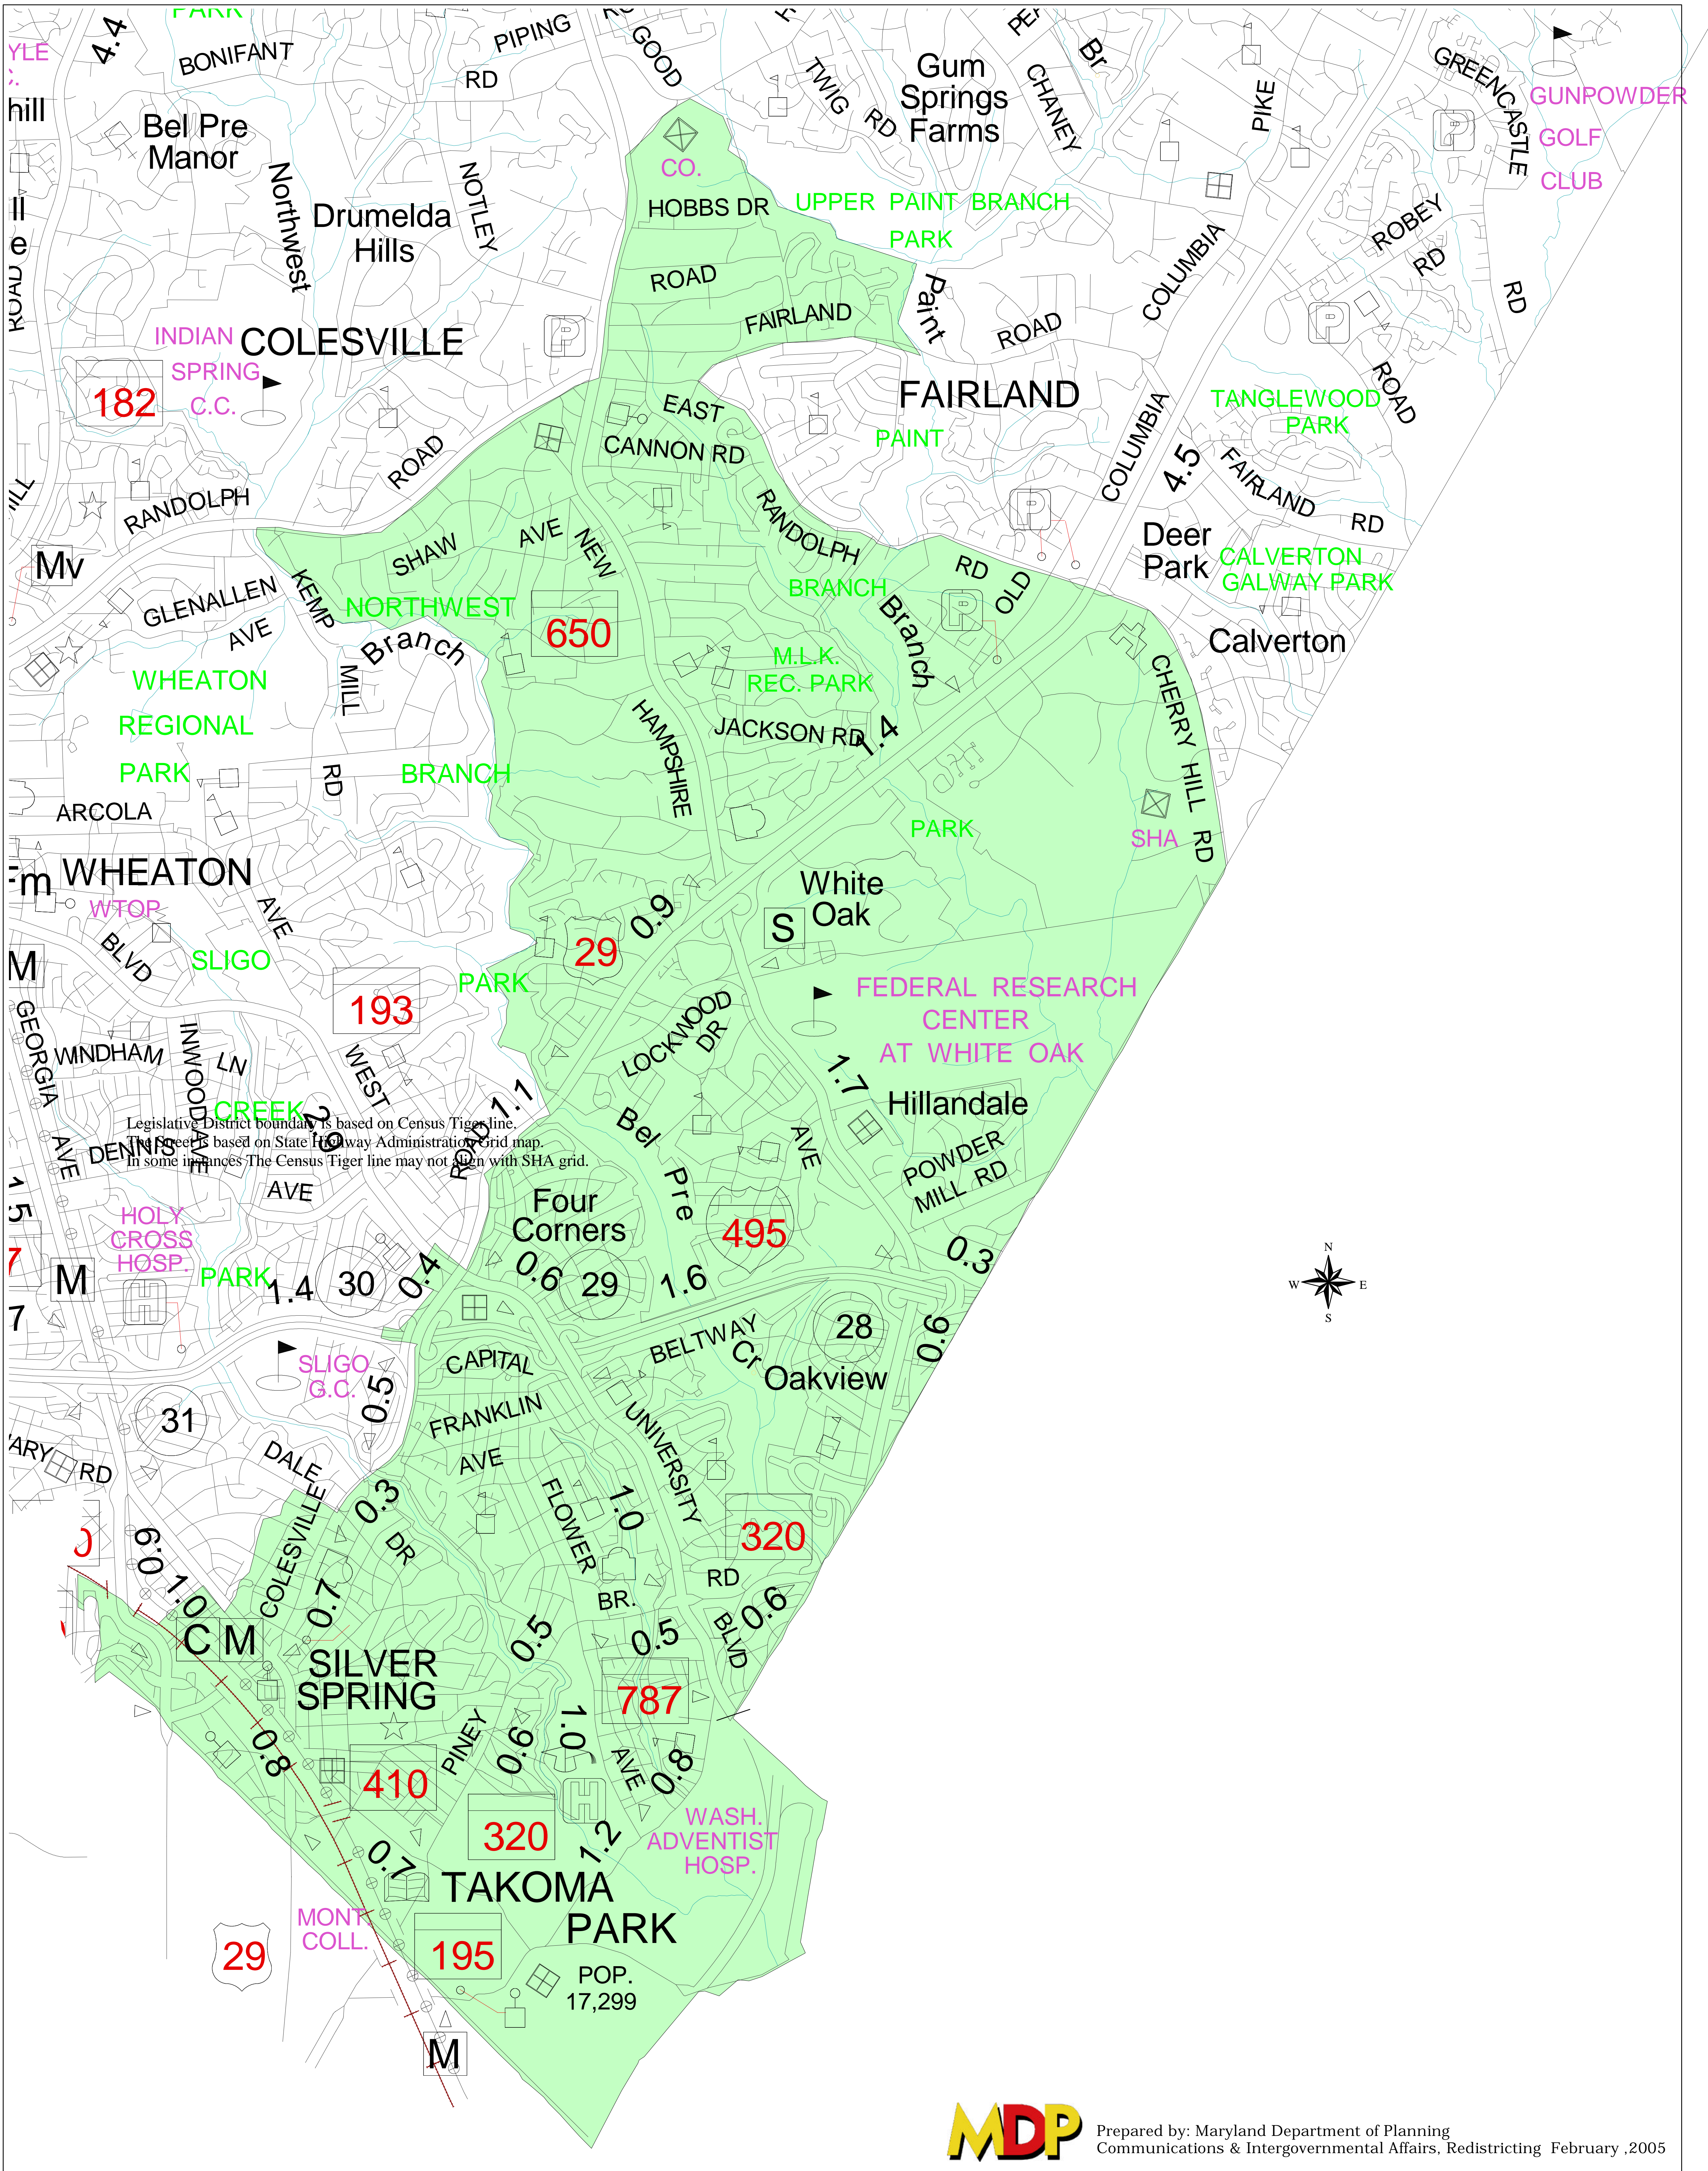

LEGISLATIVE DISTRICT 20
 As Ordered by the Court of Appeals June 21, 2002
 (Amended July 1, 2002)
 and 2002 PRECINCTS
 Montgomery County

Legislative District boundary is based on Census Tiger line.
 Precincts are based on State Highway Administration Grid map.
 In some instances The Census Tiger line may not align with SHA grid.