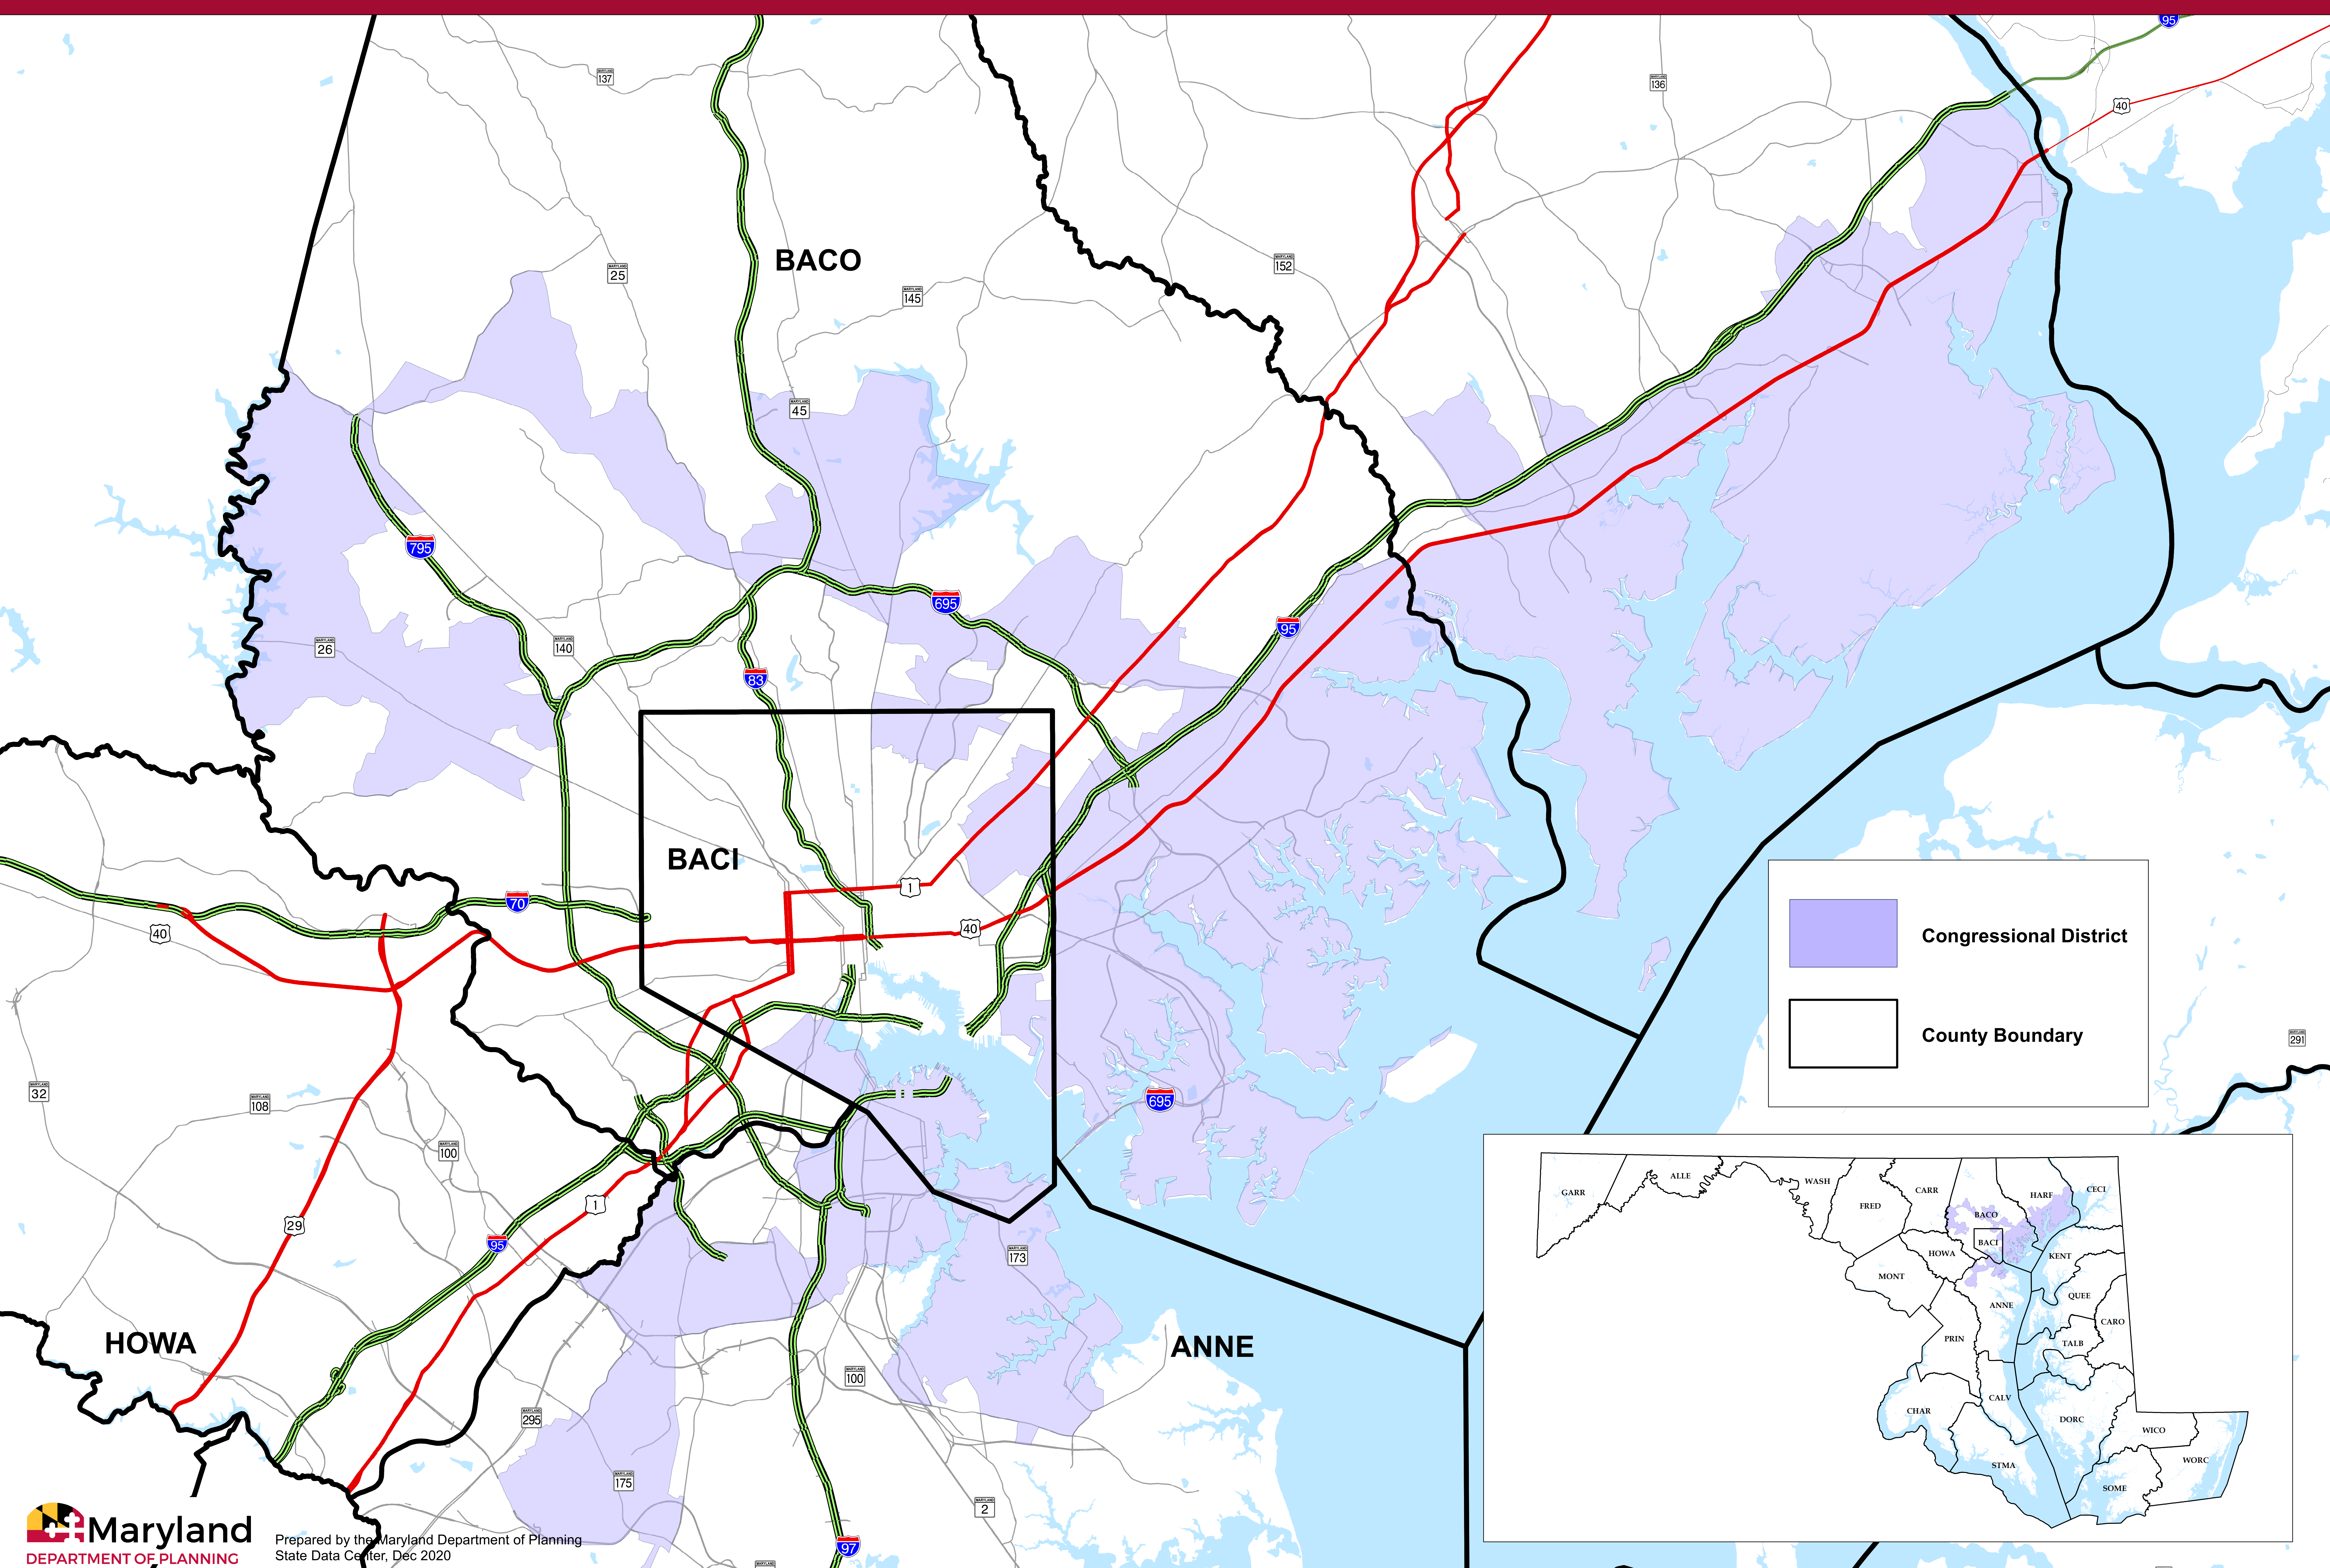

# Maryland 2002 Congressional District 2

Senate Bill 805, May 6, 2002

Legend:

-  Congressional District
-  County Boundary