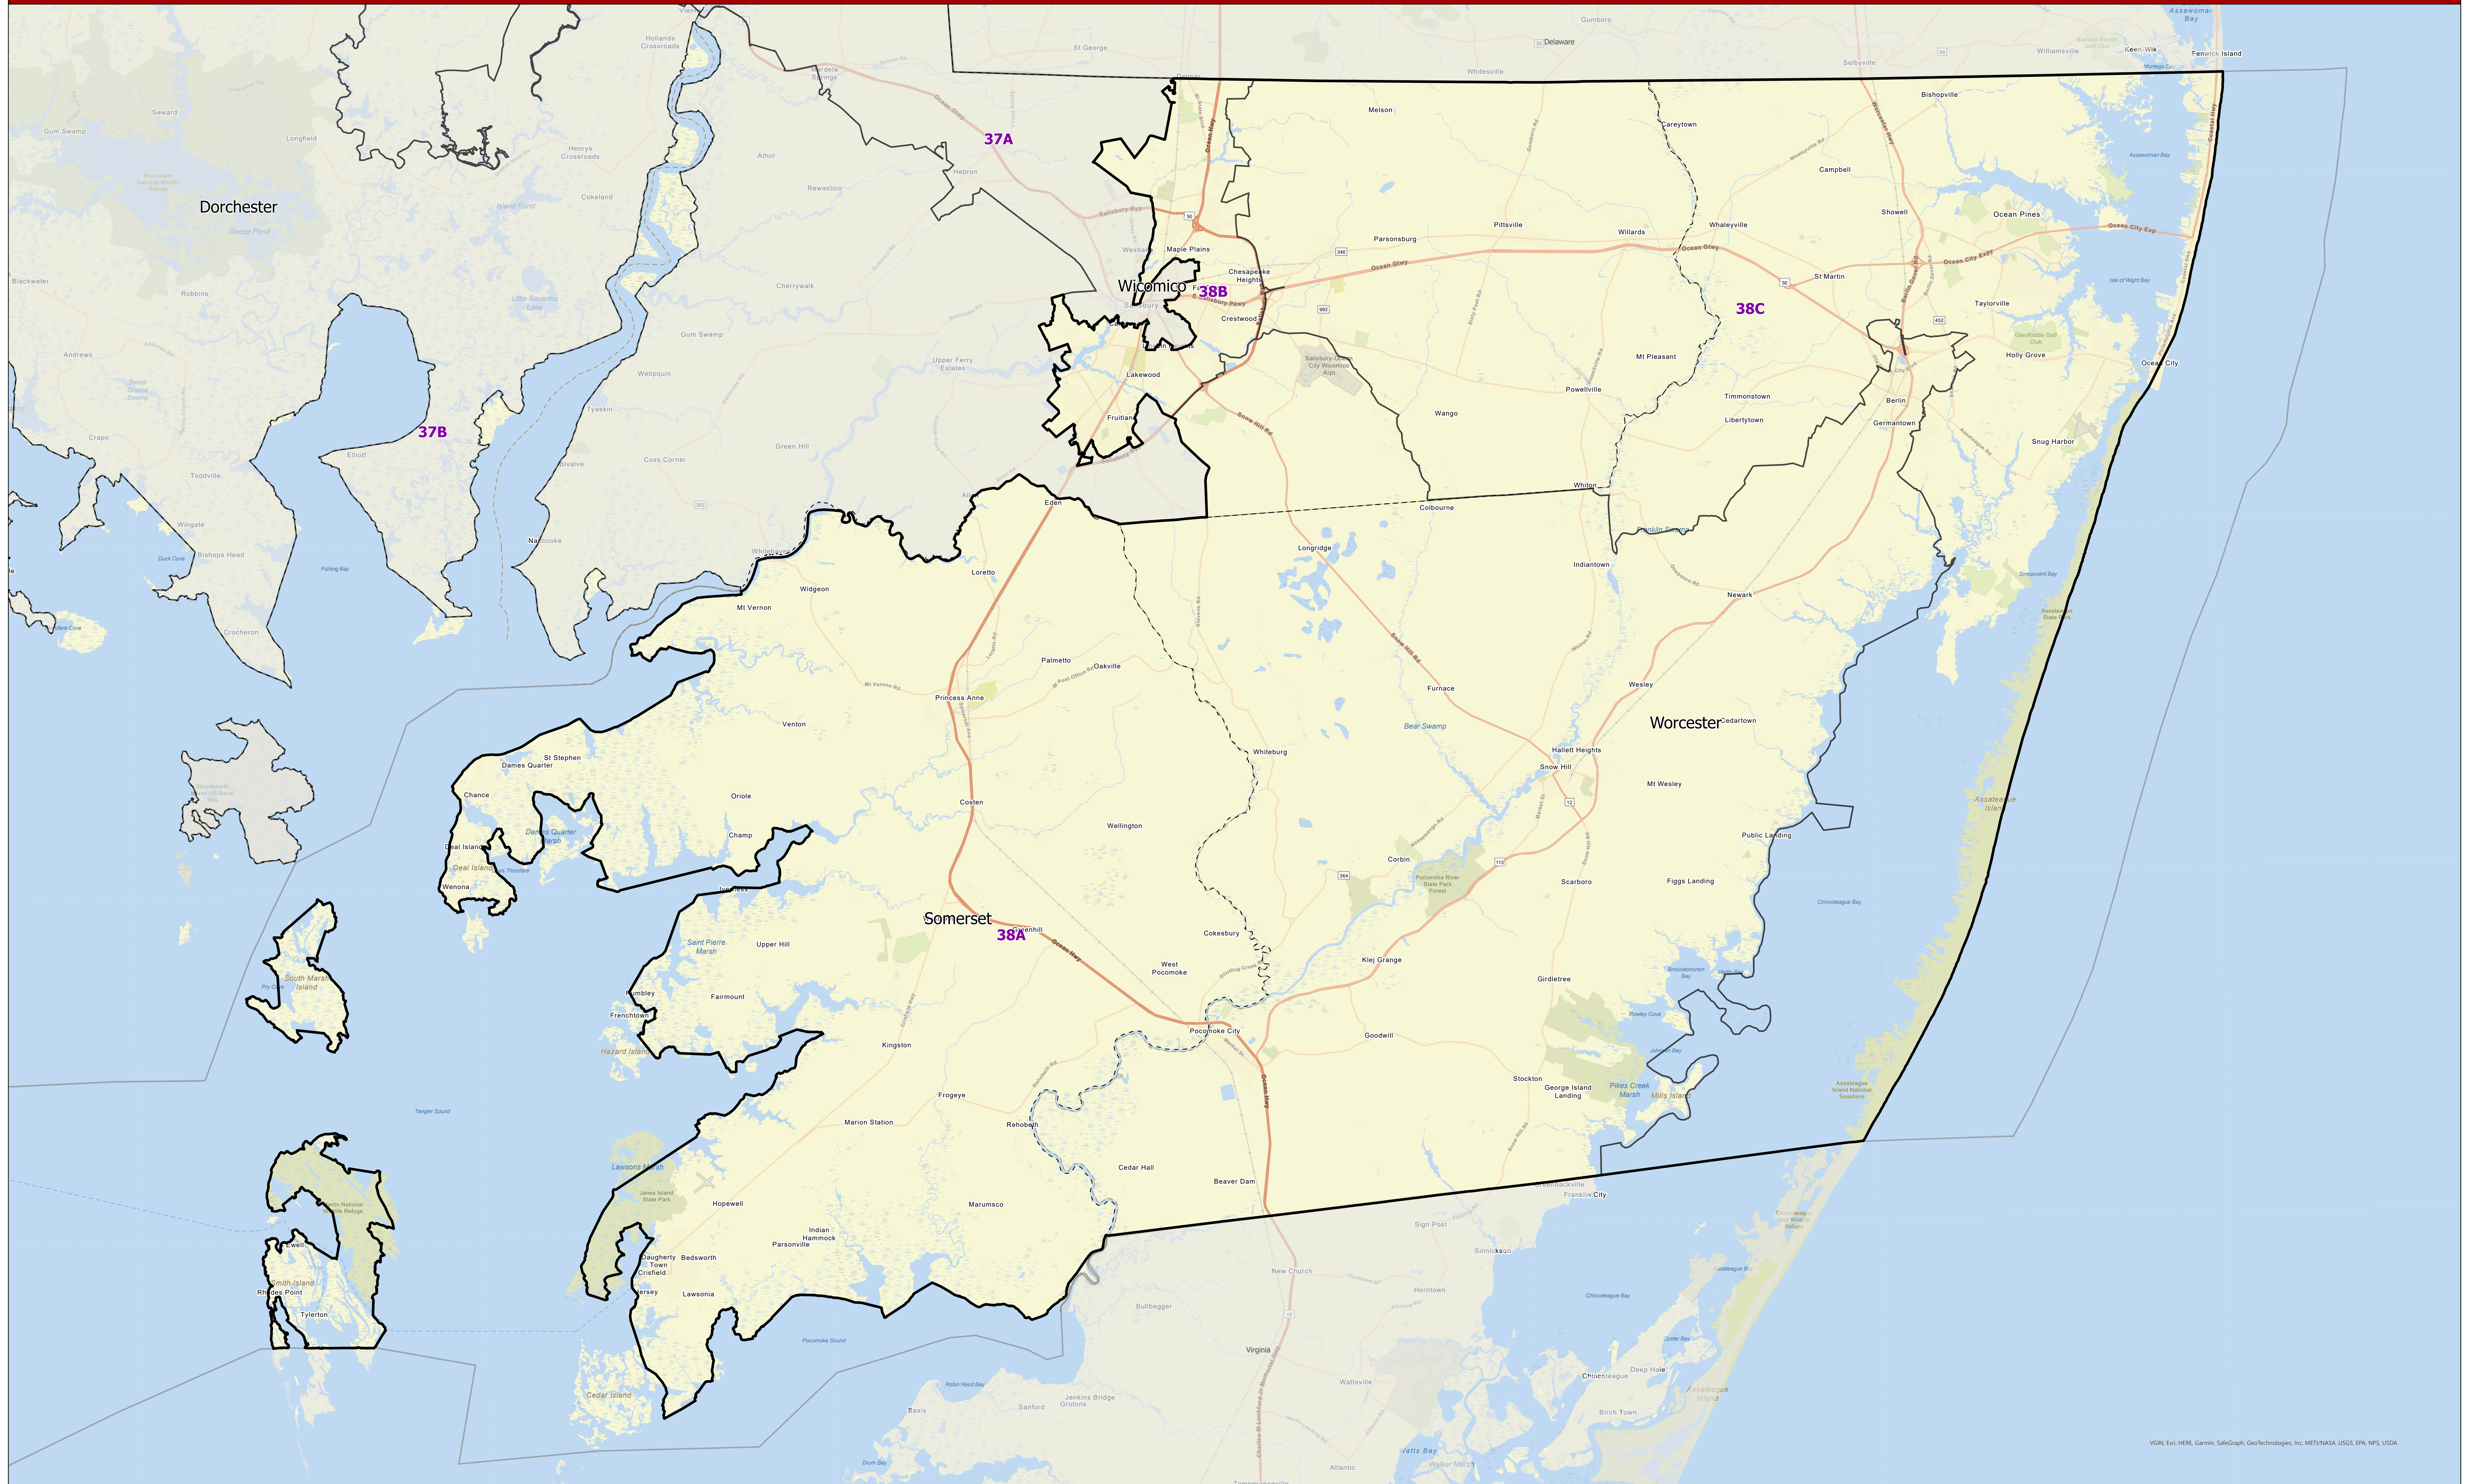

Maryland 2022 Legislative Districts

District 38

Senate Bill 1012, Senate Joint Resolution 2 - General Assembly 2022 Session

Data Source: 2020 Census TIGER/Line Files & Senate Joint Resolution 2
General Assembly 2022 Session
Prepared by the Maryland Department of Planning
July 2022