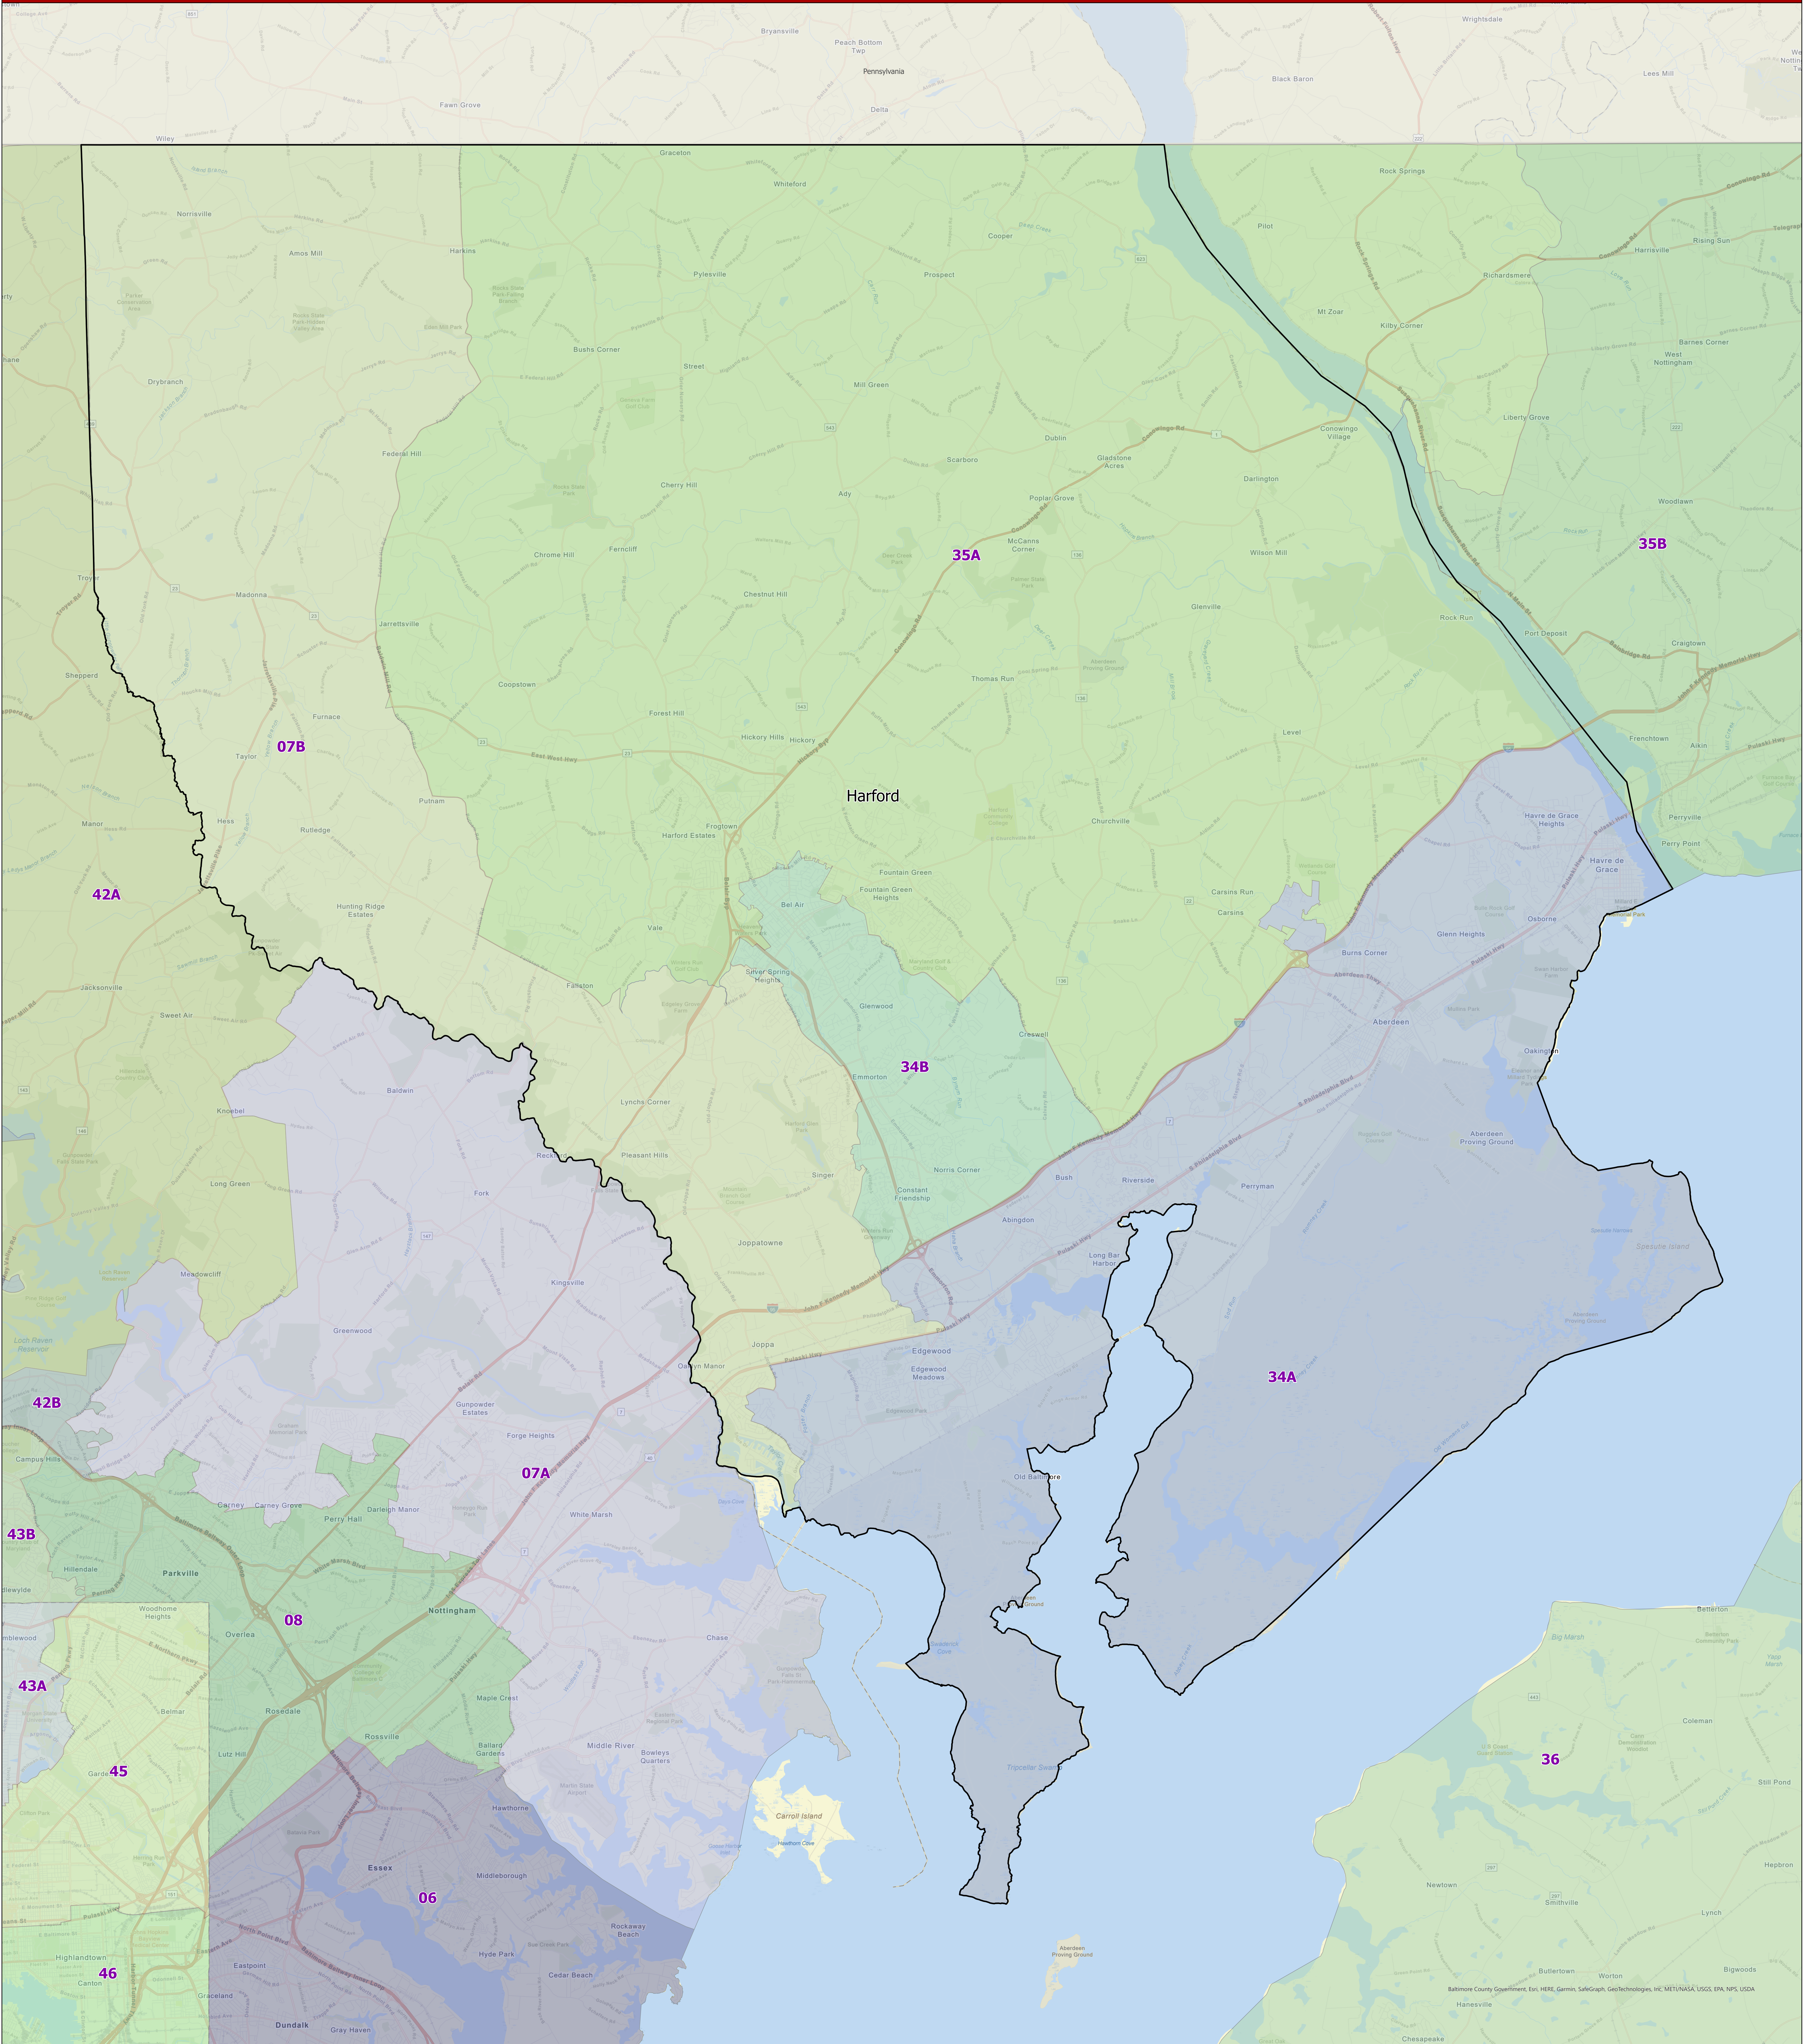

Maryland 2022 Legislative Districts Harford County

Senate Joint Resolution 2 - General Assembly 2022 Session

Data Source: 2020 Census TIGER/Line Files & Senate Joint Resolution 2
General Assembly 2022 Session
Prepared by the Maryland Department of Planning
July 2022