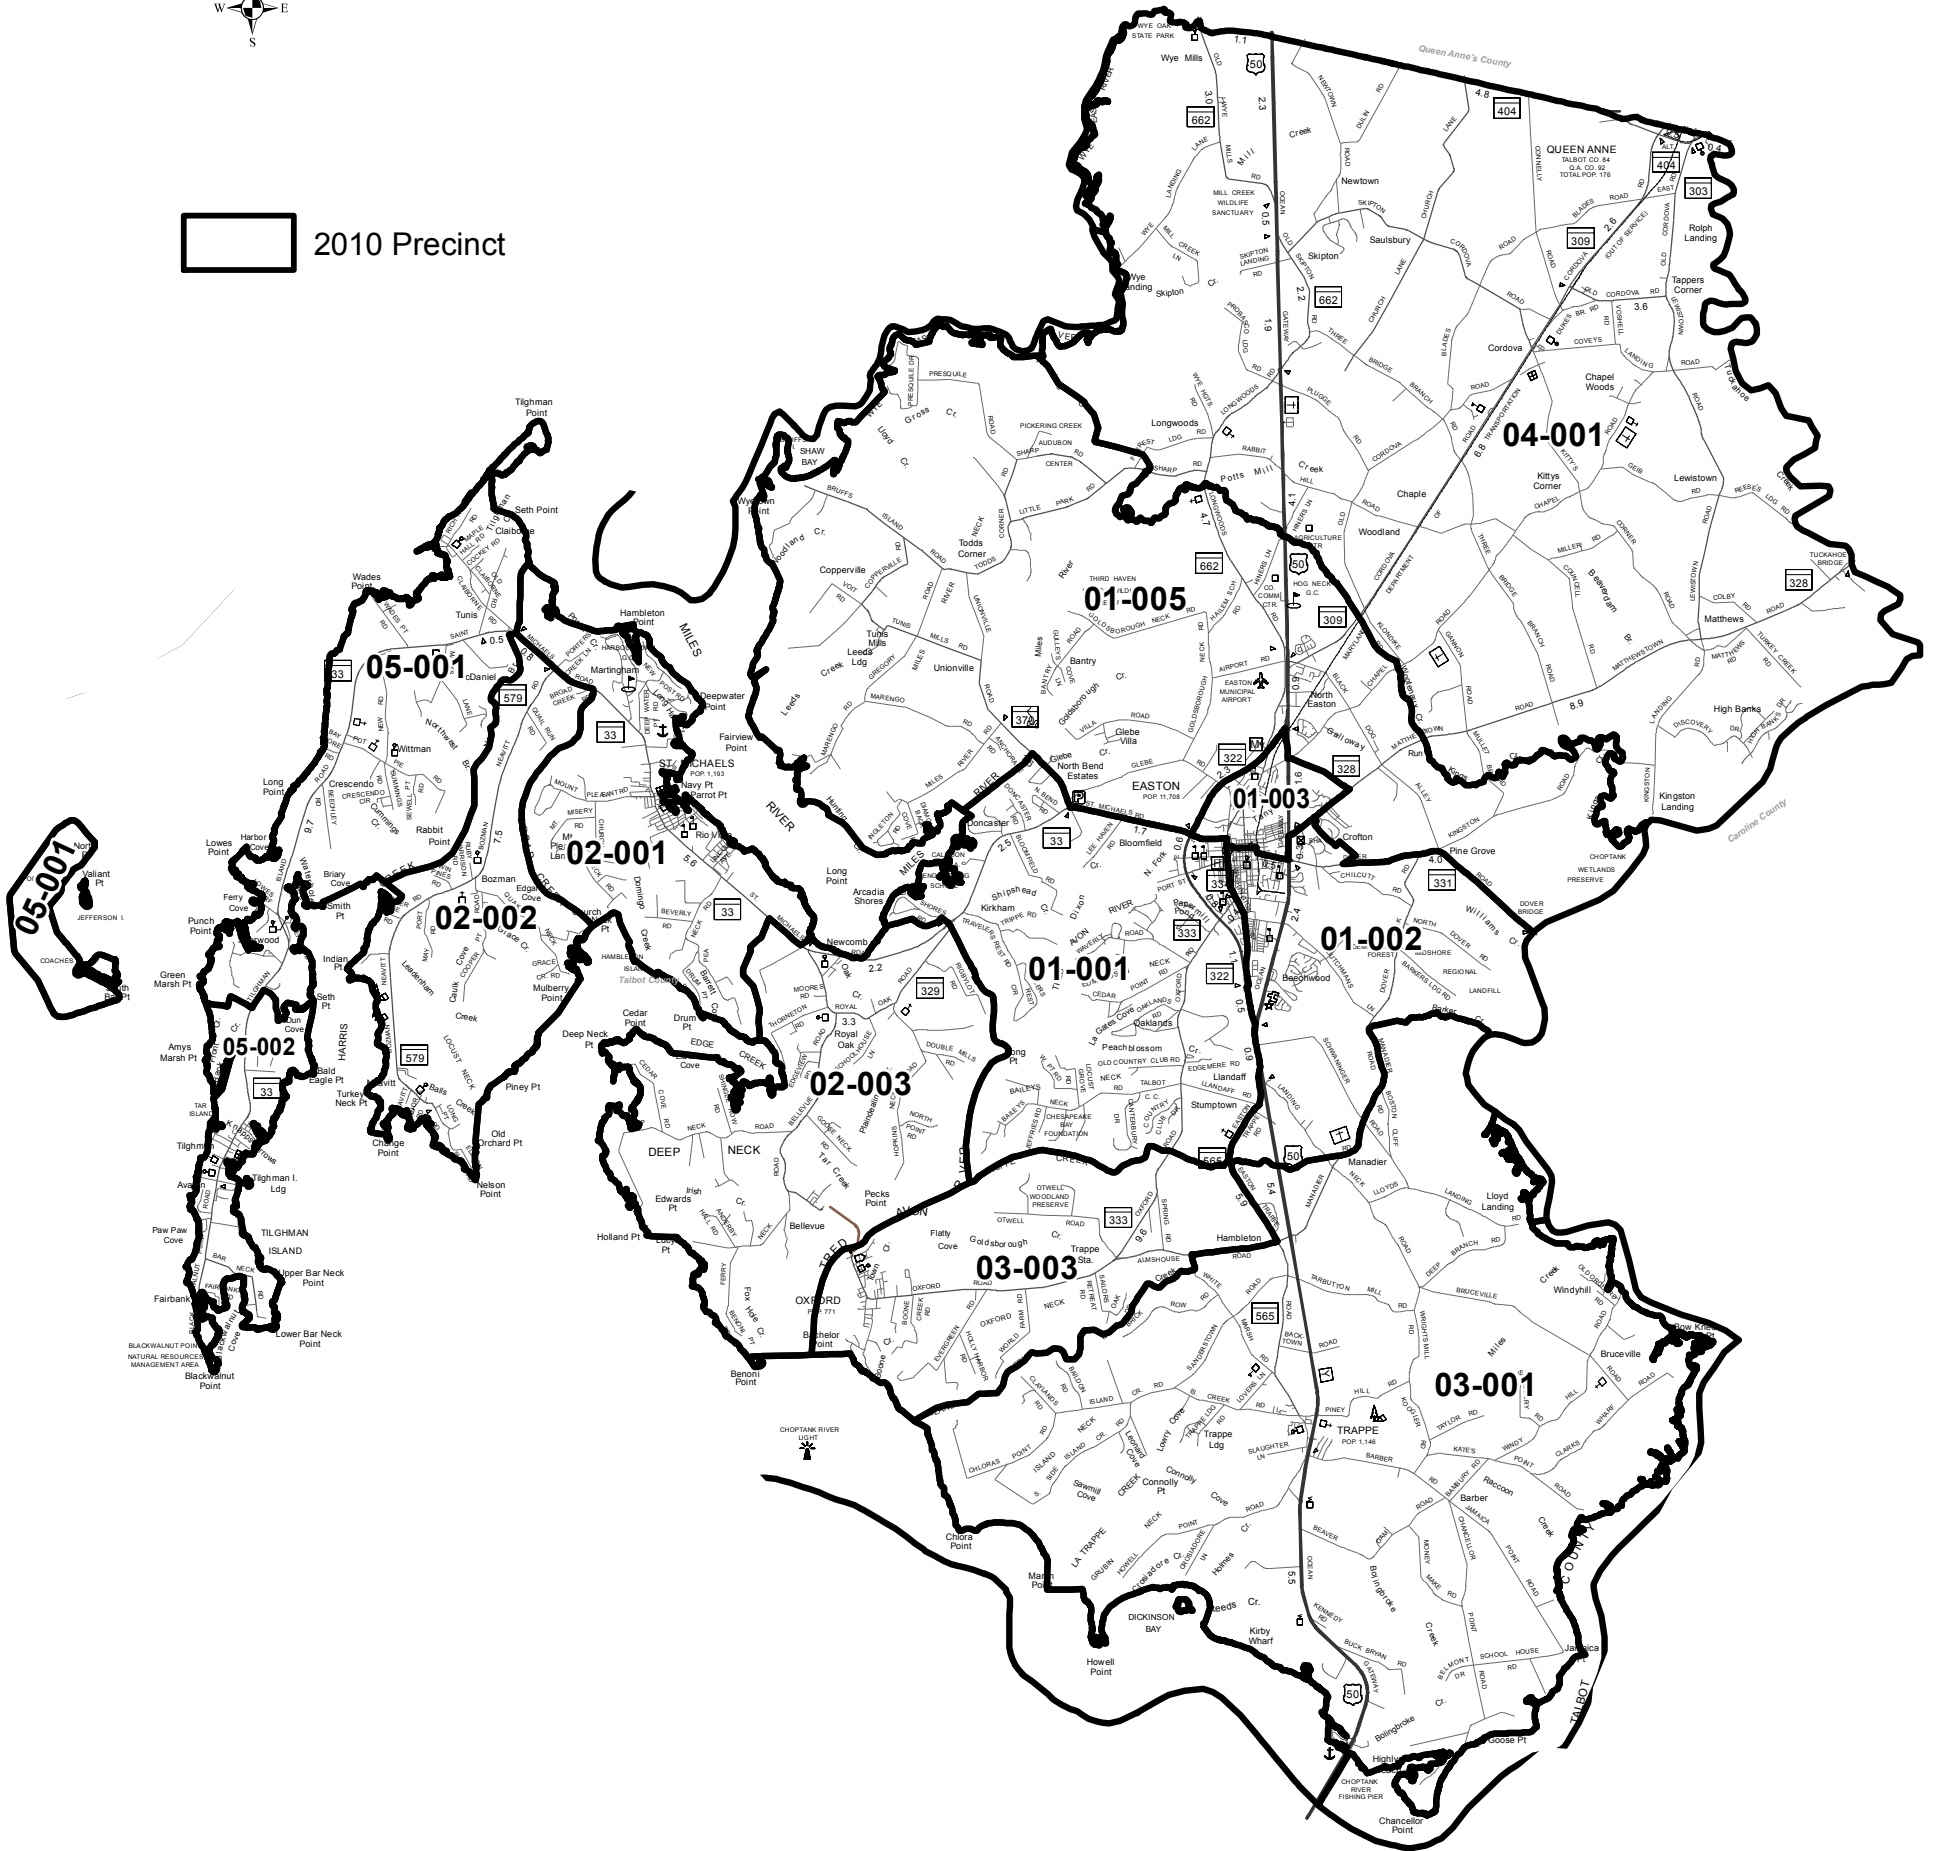

# 2010 Precincts

## Talbot County, Maryland

 2010 Precinct

Census 2010 Precinct/Voting District (VTD) are based on the Maryland Department of Planning (MDP) submission to U.S. Bureau of the Census November 2009 certified by local Boards of Elections. Minor correction were made to assign Census missassigned blocks to correct Precinct/VTD, Legislative and Congressional District by Departments of Planning and Legislative Services.

Note: The streets are State Highway Administration Grid map. In some instances the 2010 Census TIGER/Line data may not align with the SHA street grid.