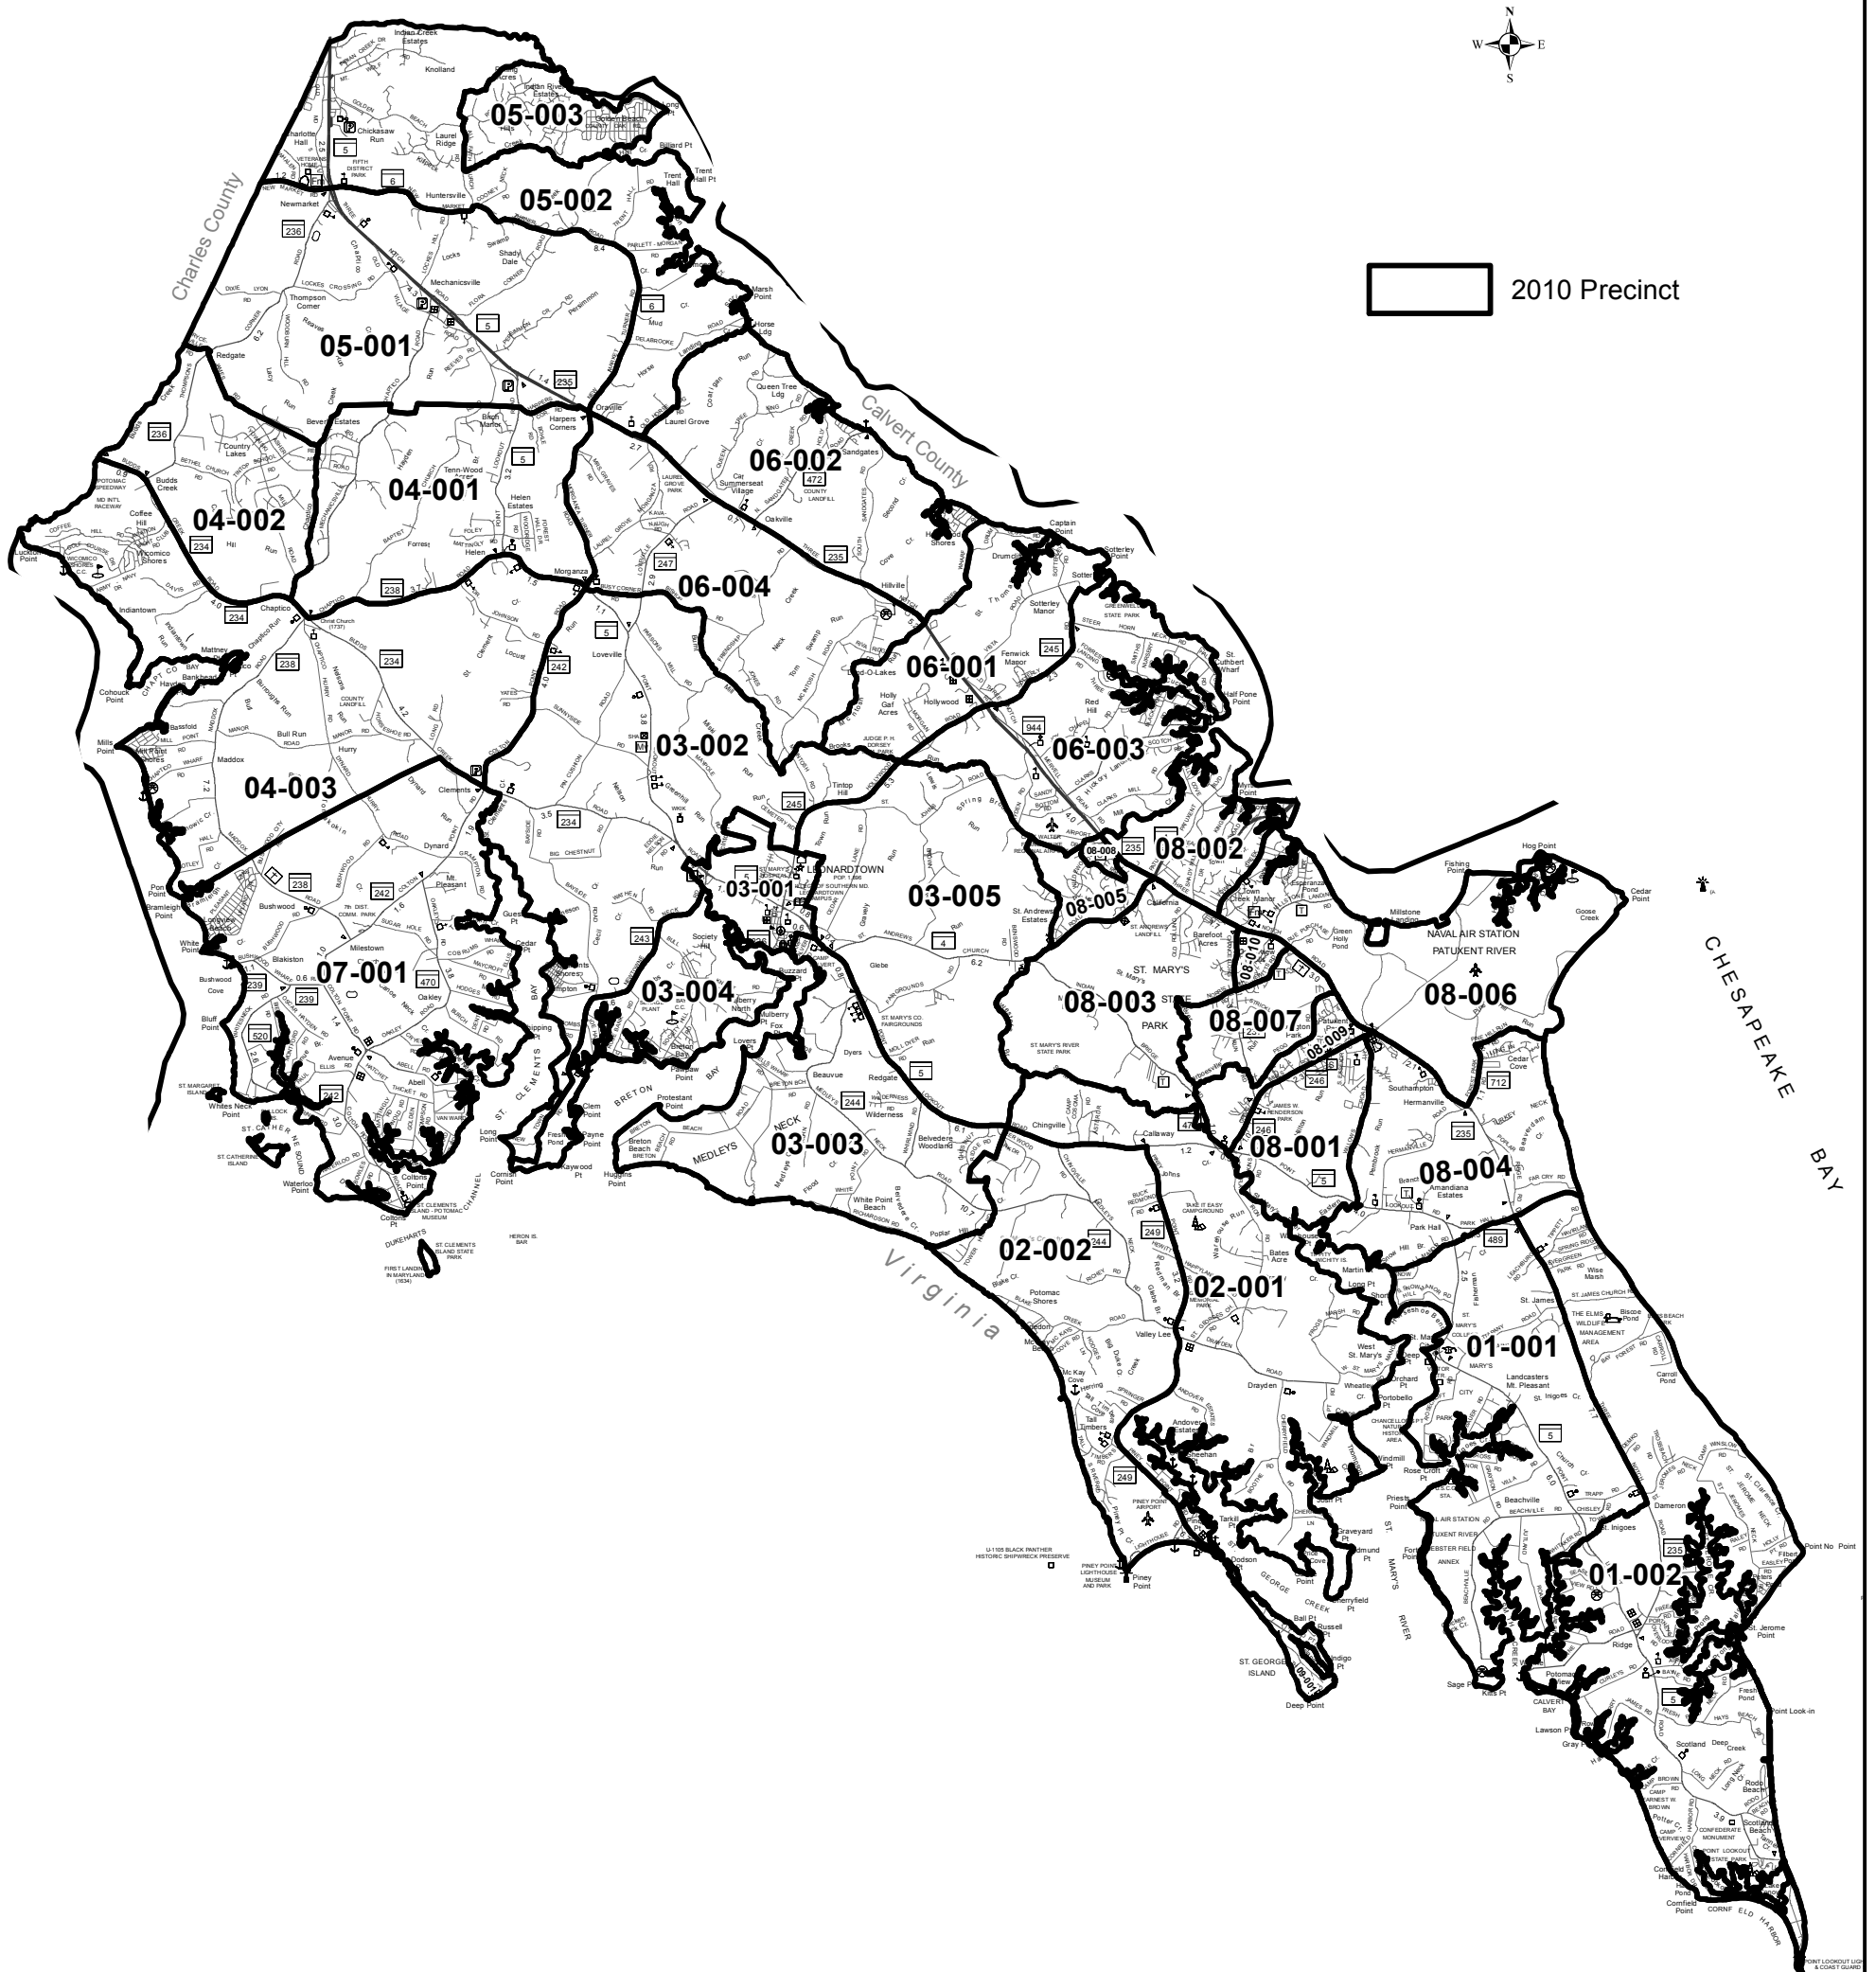

2010 Precincts

St. Mary's County, Maryland

Census 2010 Precinct/Voting District (VTD) are based on the Maryland Department of Planning (MDP) submission to U.S. Bureau of the Census November 2009 certified by local Boards of Elections. Minor correction were made to assign Census missassigned blocks to correct Precinct/VTD, Legislative and Congressional District by Departments of Planning and Legislative Services.

Note: The streets are State Highway Administration Grid map. In some instances the 2010 Census TIGER/Line data may not align with the SHA street grid.