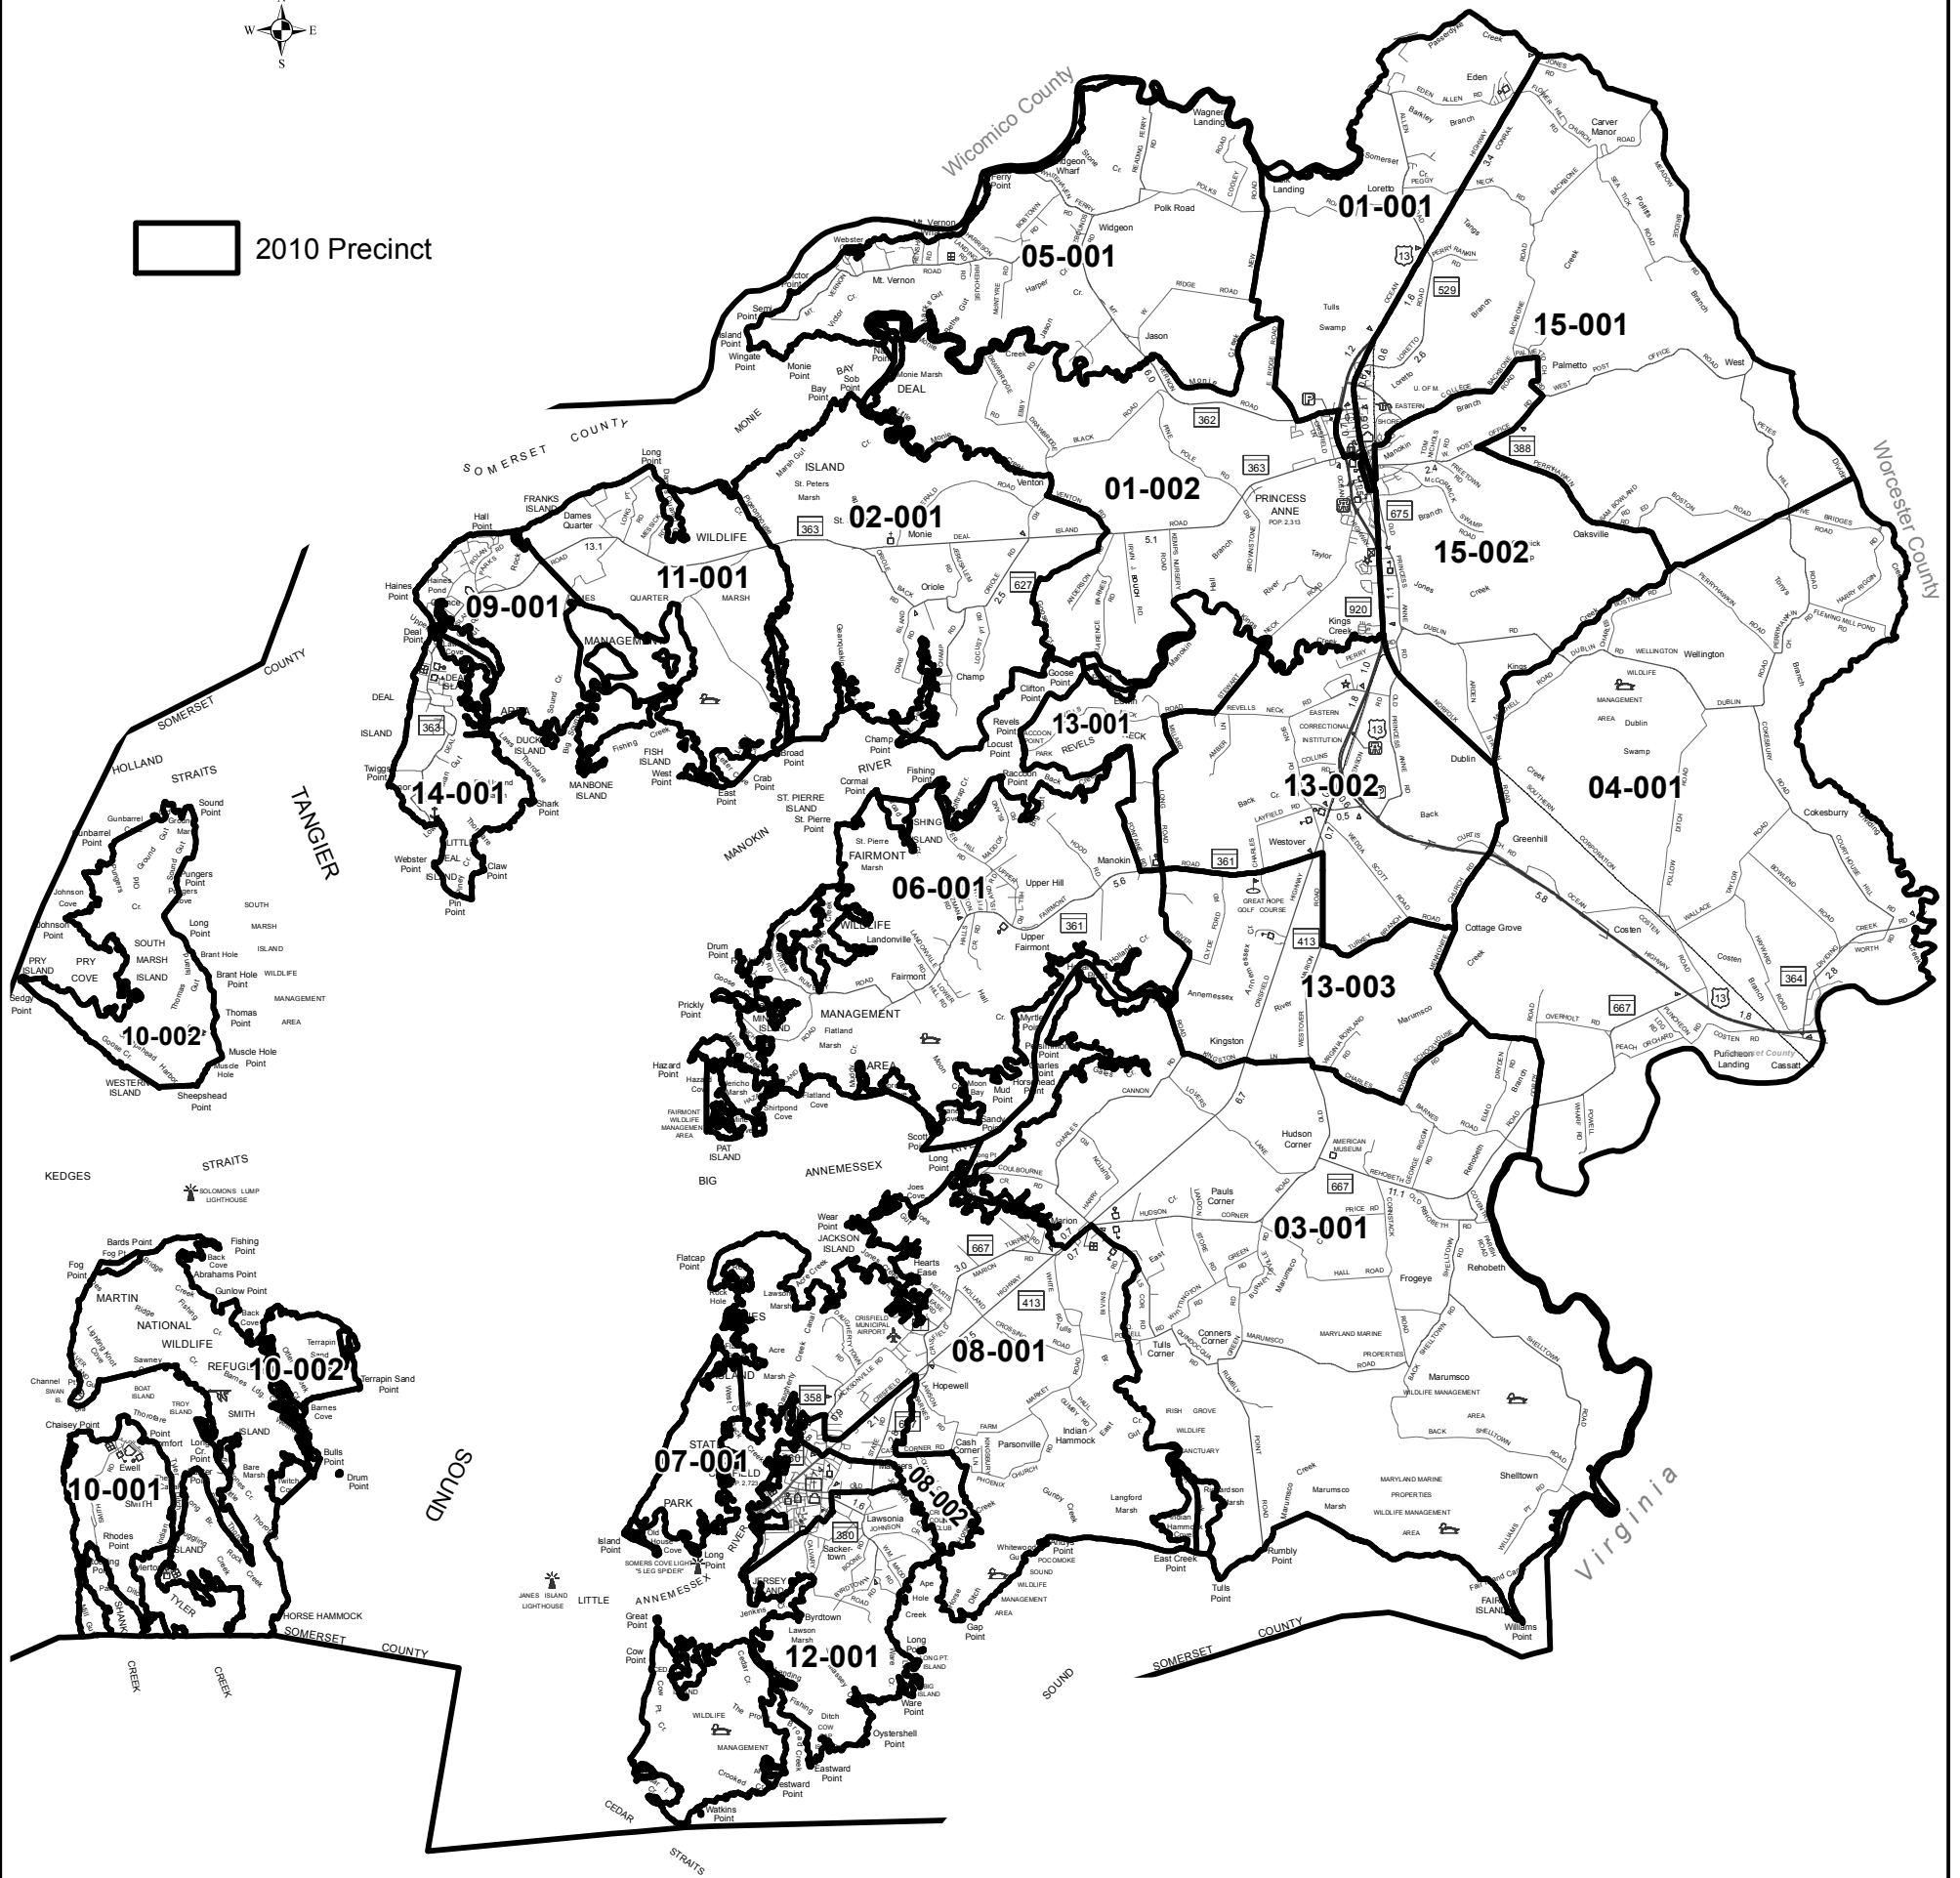

# 2010 Precincts

## Somerset County, Maryland

 2010 Precinct

Census 2010 Precinct/Voting District (VTD) are based on the Maryland Department of Planning (MDP) submission to U.S. Bureau of the Census November 2009 certified by local Boards of Elections. Minor correction were made to assign Census missassigned blocks to correct Precinct/VTD, Legislative and Congressional District by Departments of Planning and Legislative Services.

Note: The streets are State Highway Administration Grid map. In some instances the 2010 Census TIGER/Line data may not align with the SHA street grid.