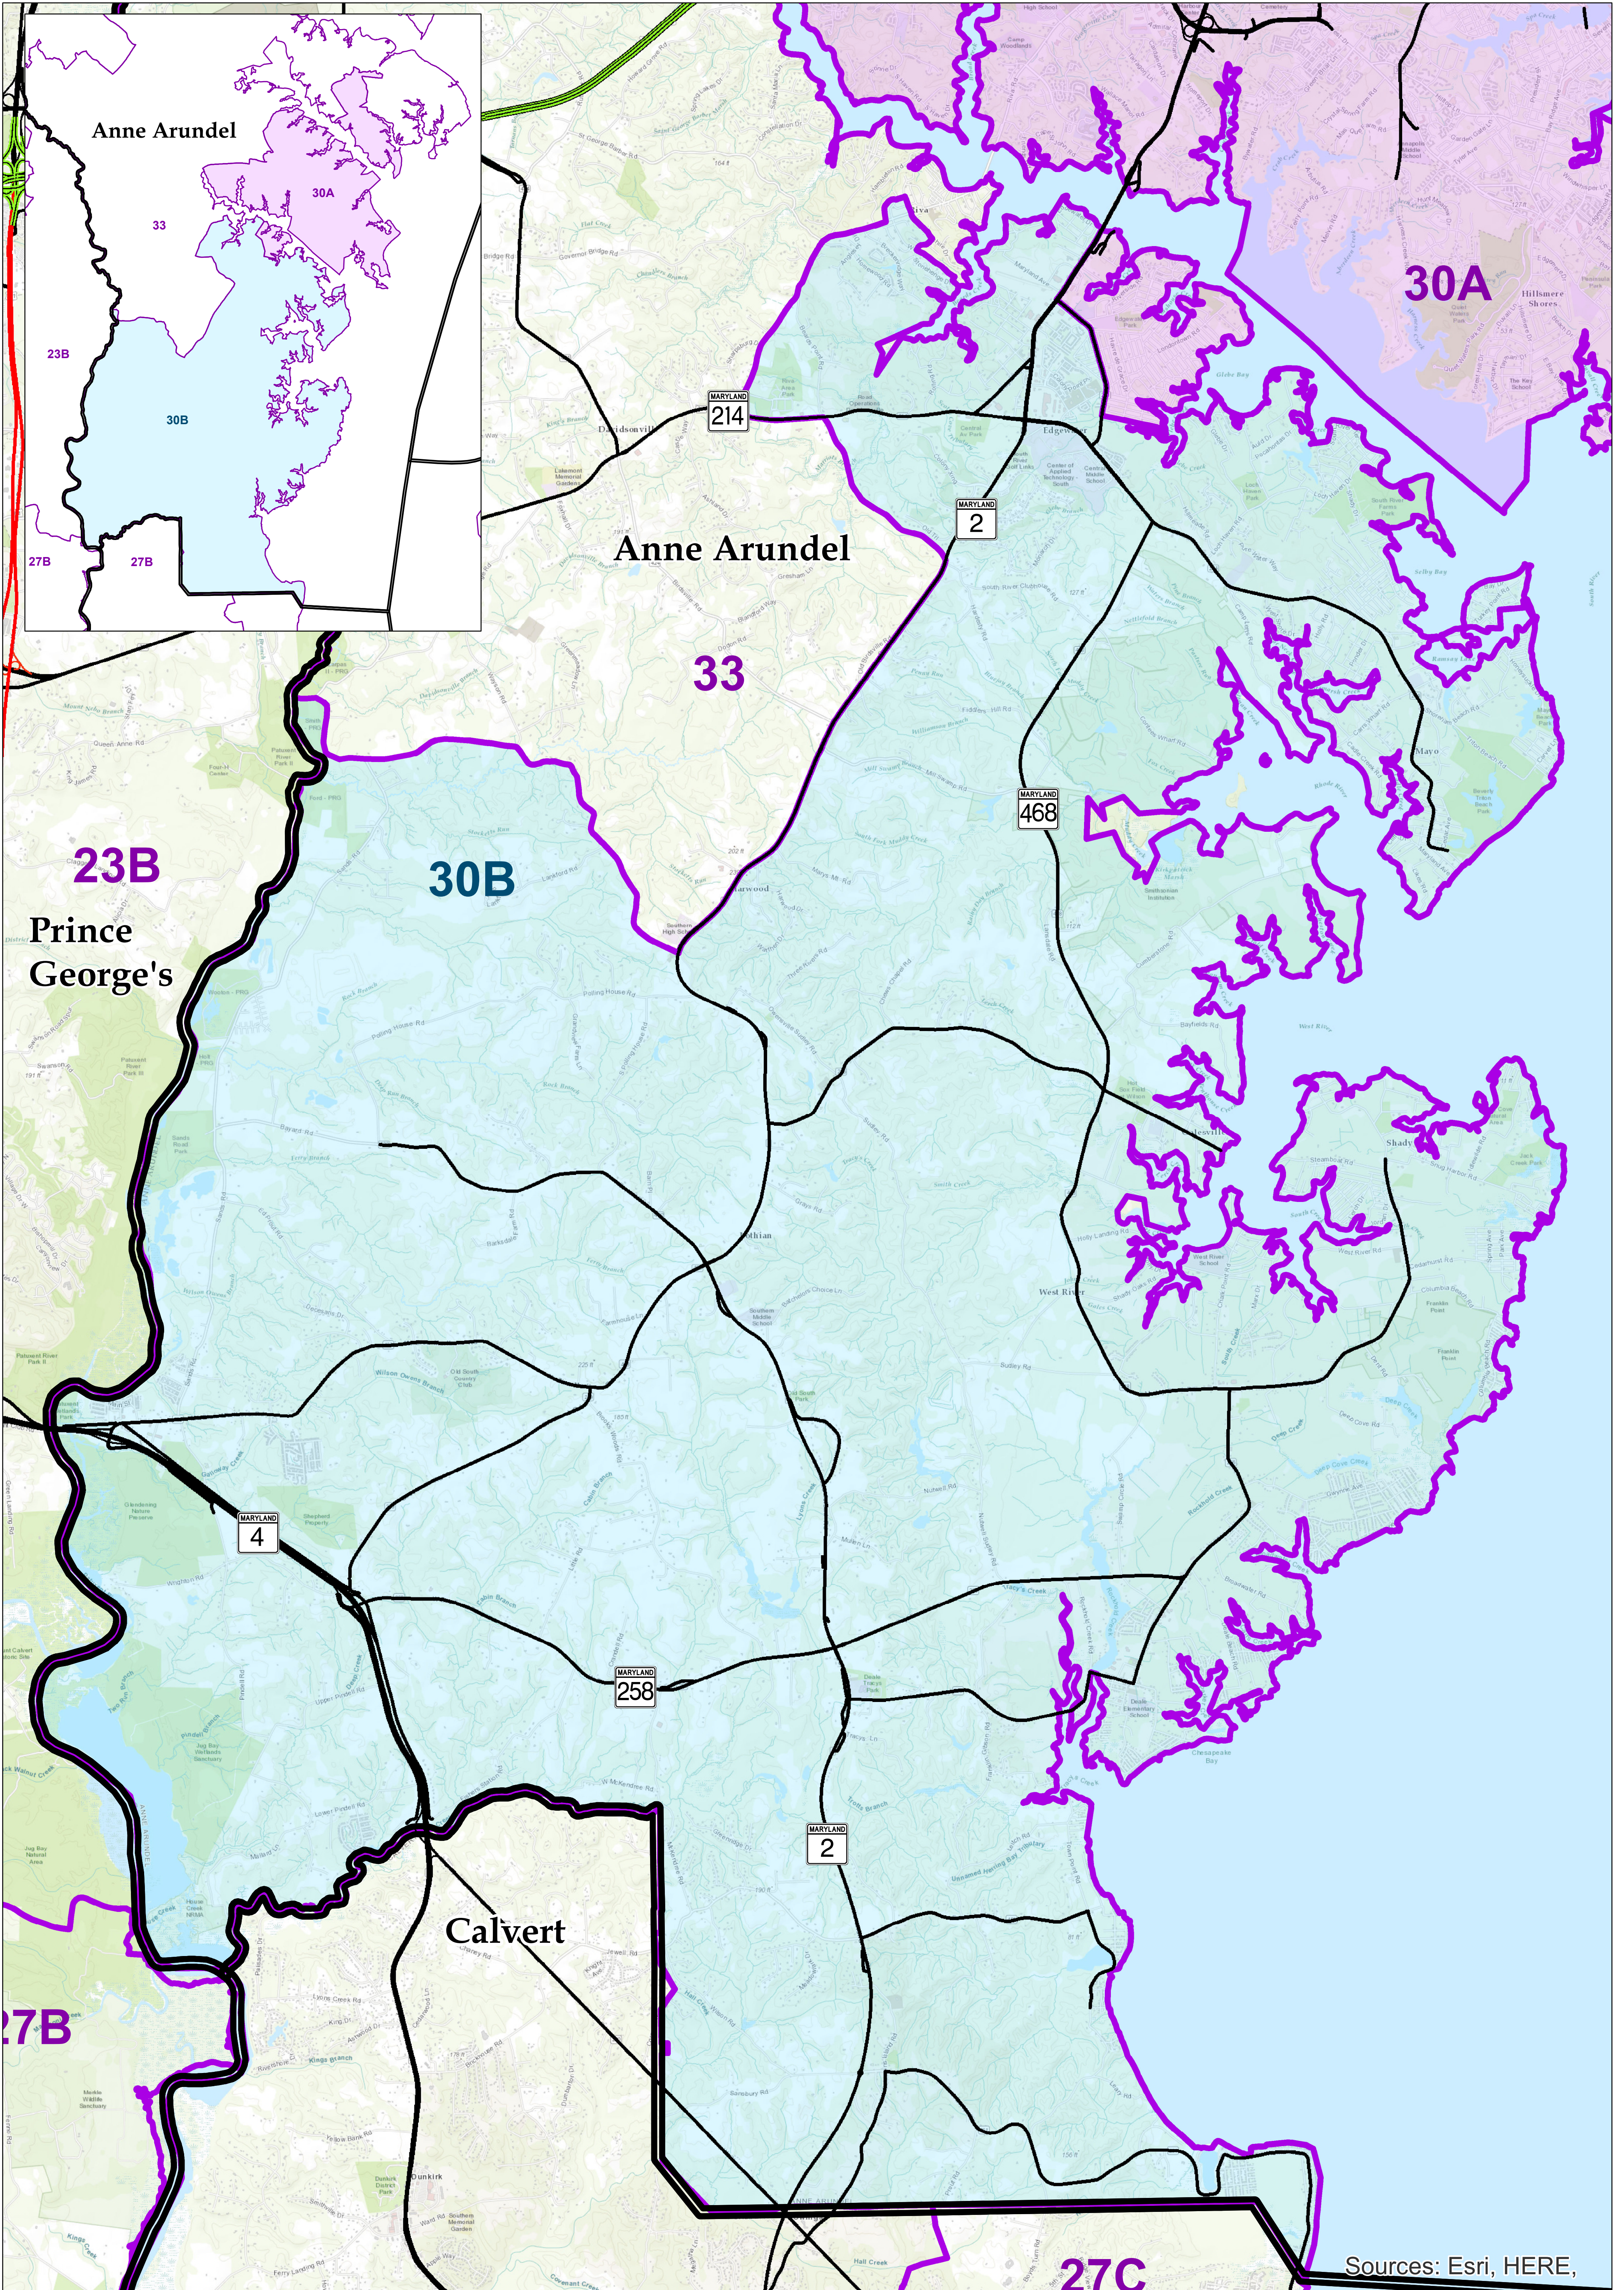

Maryland 2012 Legislative District 30B

SJR1/HJR1, February 24, 2012

Prepared by Maryland Department of Planning
State Data Center, Redistricting, May 2017

Note: Legislative District Boundary line is based on
Census TIGER/Line.

Sources: Esri, HERE,