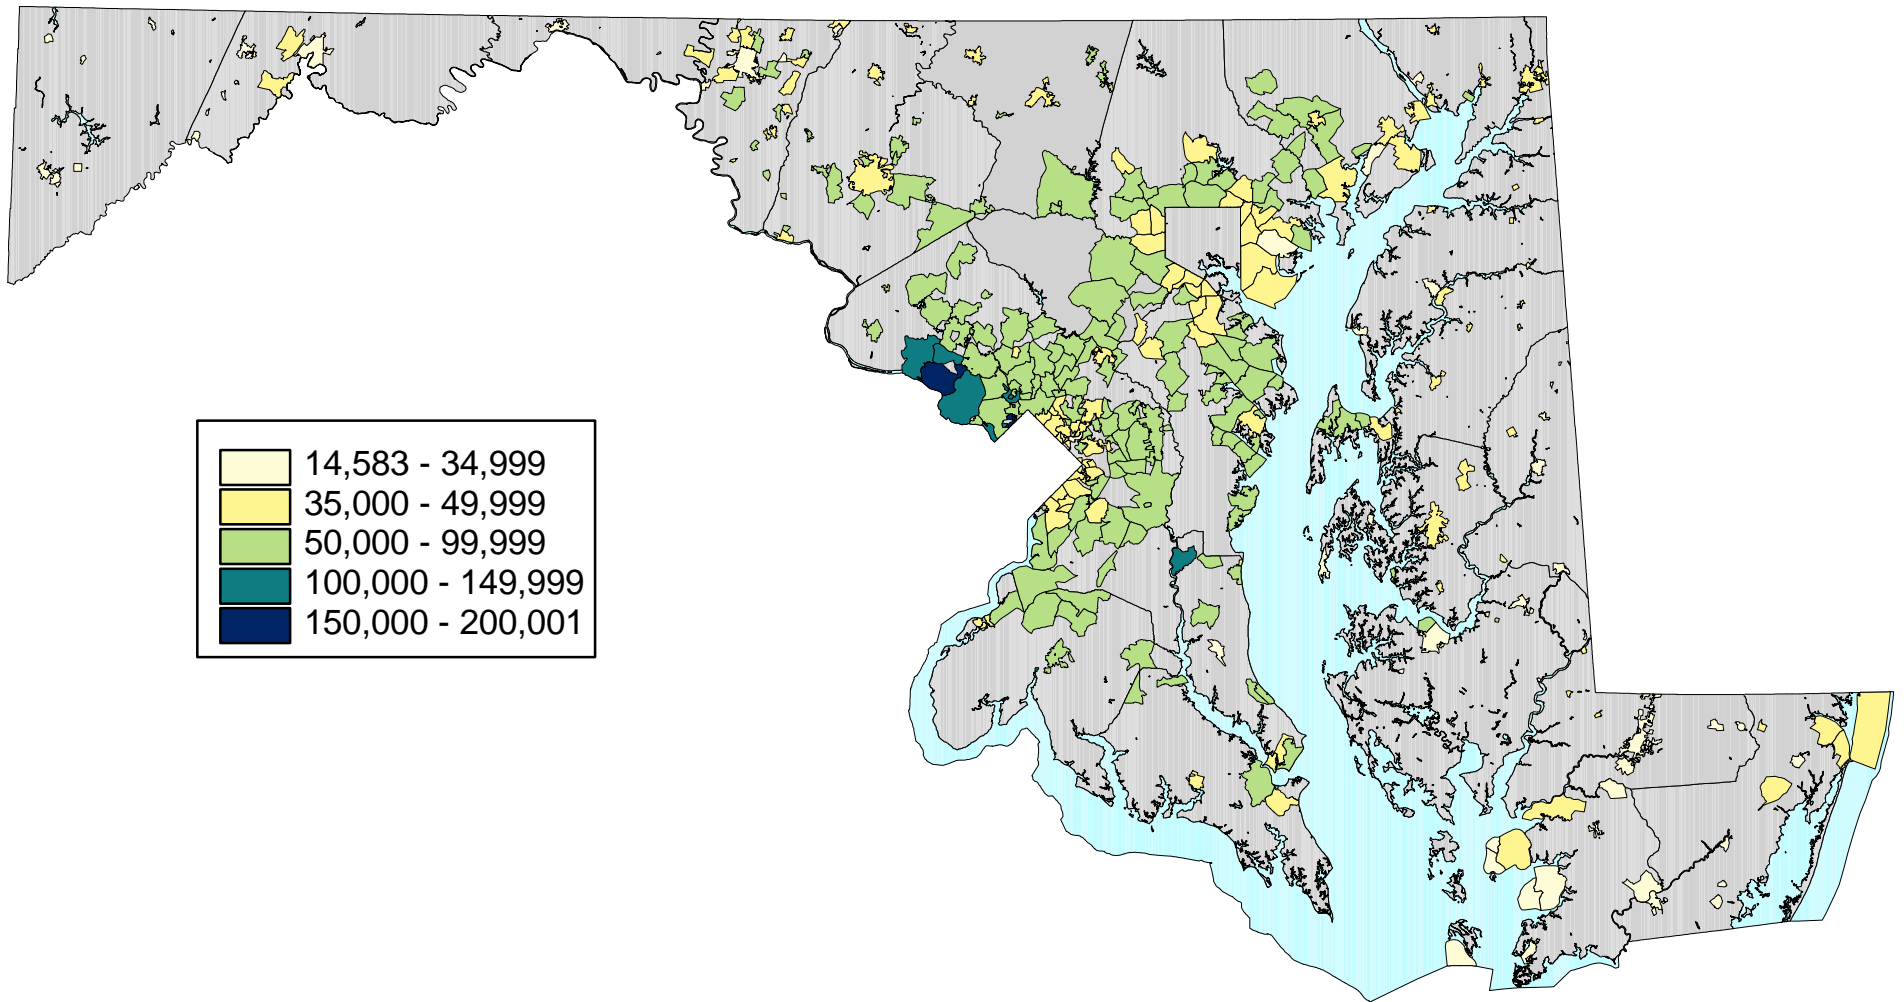

Median Household Income for Maryland Census Places - 2000

Source: U.S. Census Bureau, SF 3, 2000.

Prepared by the Maryland Department of Planning, Planning Data Services, June 2002.