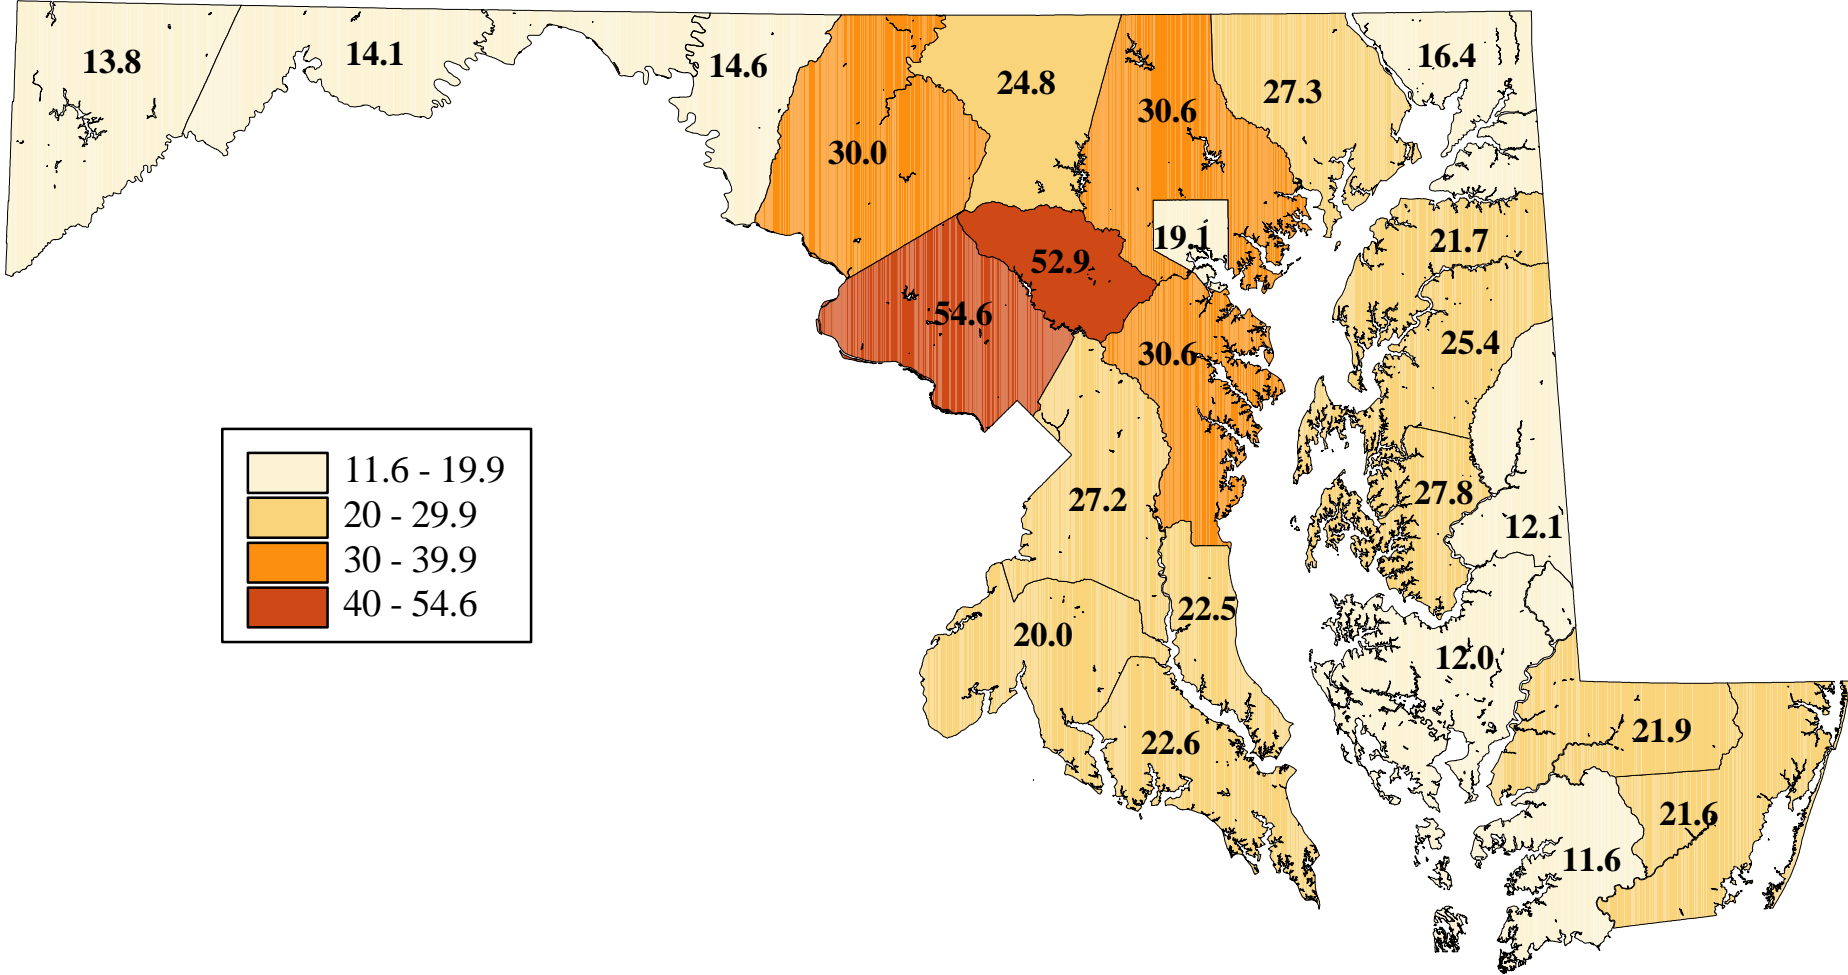

Percent With Bachelors Degree or Higher for Maryland's Jurisdictions - 2000

Source: U.S. Census Bureau 2000.
 Prepared by the Maryland Department of Planning, Planning Data Services, May 2002.